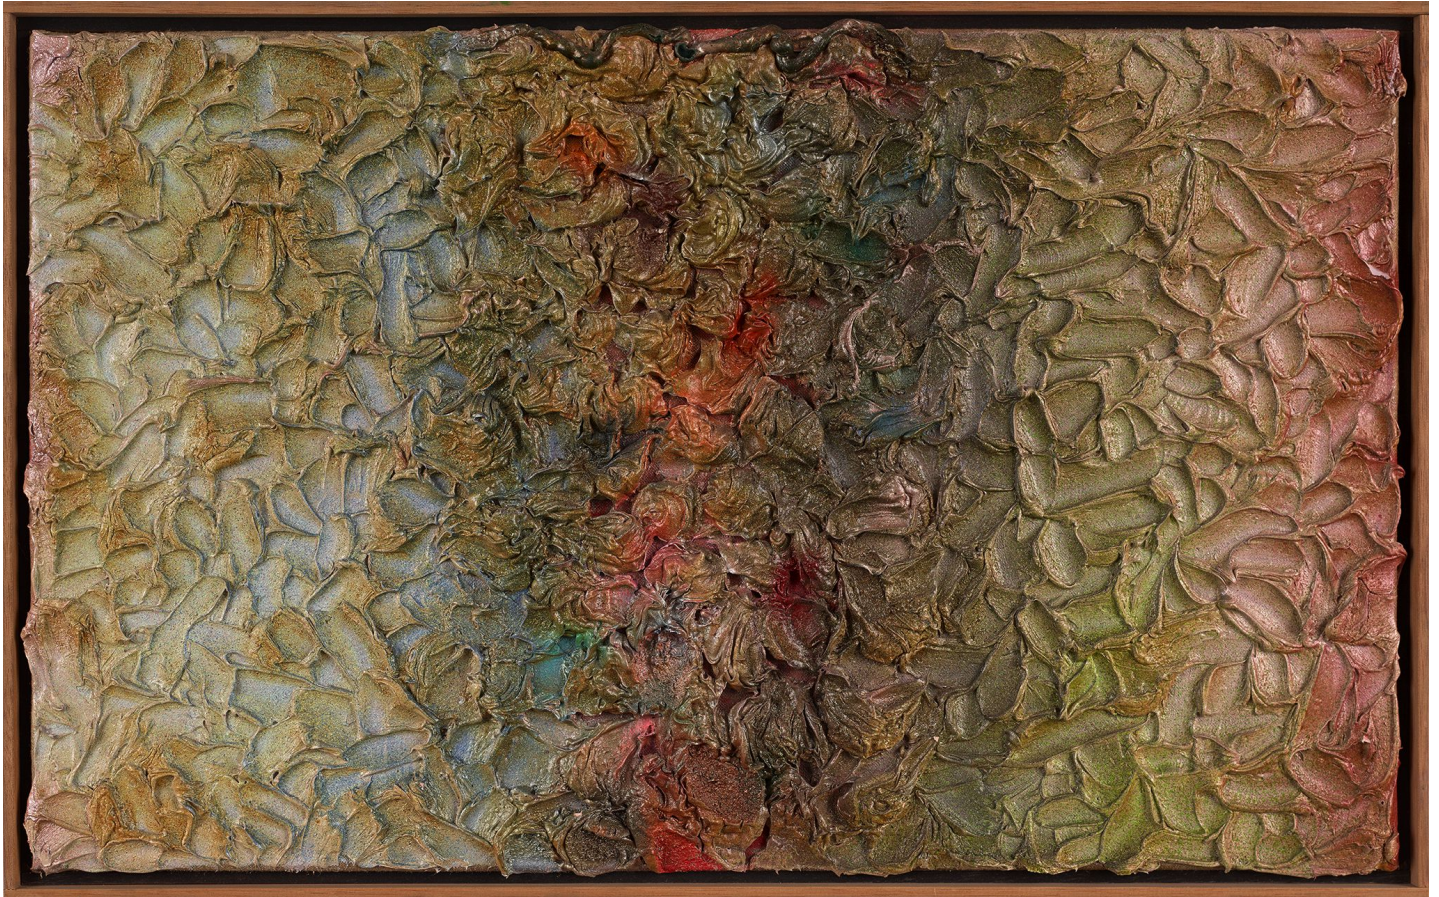

BERRY CAMPBELL

Stanley Boxer, *Heavenstill*, 1984
Oil on linen, 15 x 25 in. (38.1 x 63.5 cm)
BOX-00073