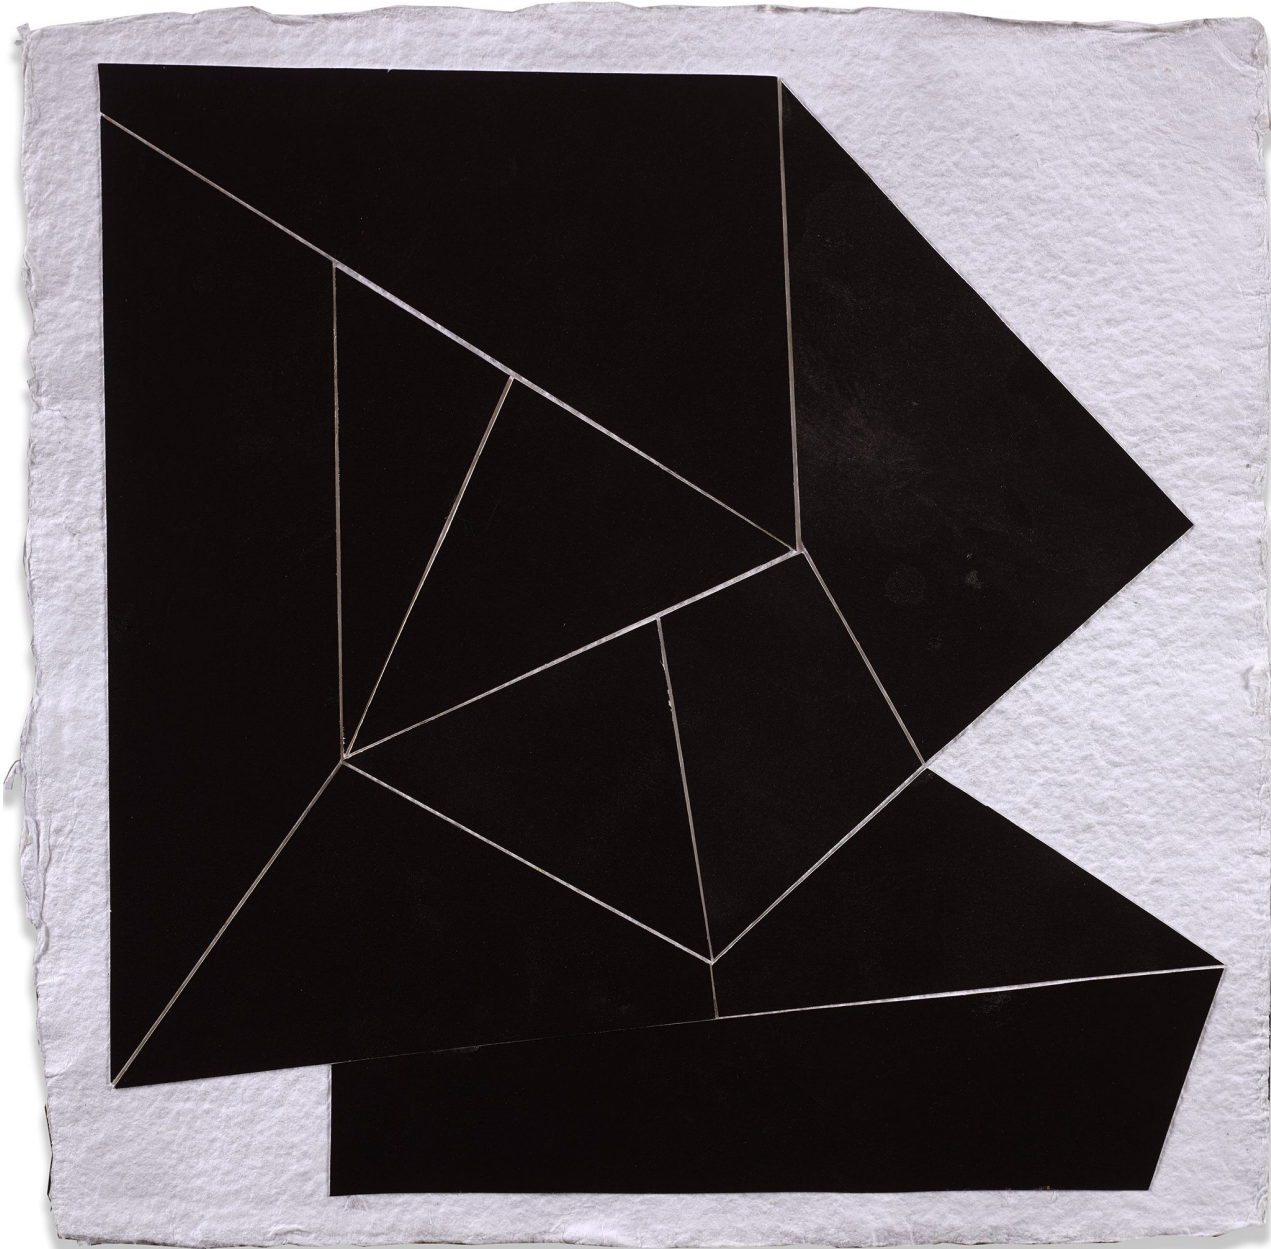

BERRY ■ CAMPBELL

Ken Greenleaf, *Black Collage 13*, 2014

Gouache on Fabriano collaged on Shizen paper, 12 1/4 x 12 1/4 in. (31.1 x 31.1 cm)

GRE-00039