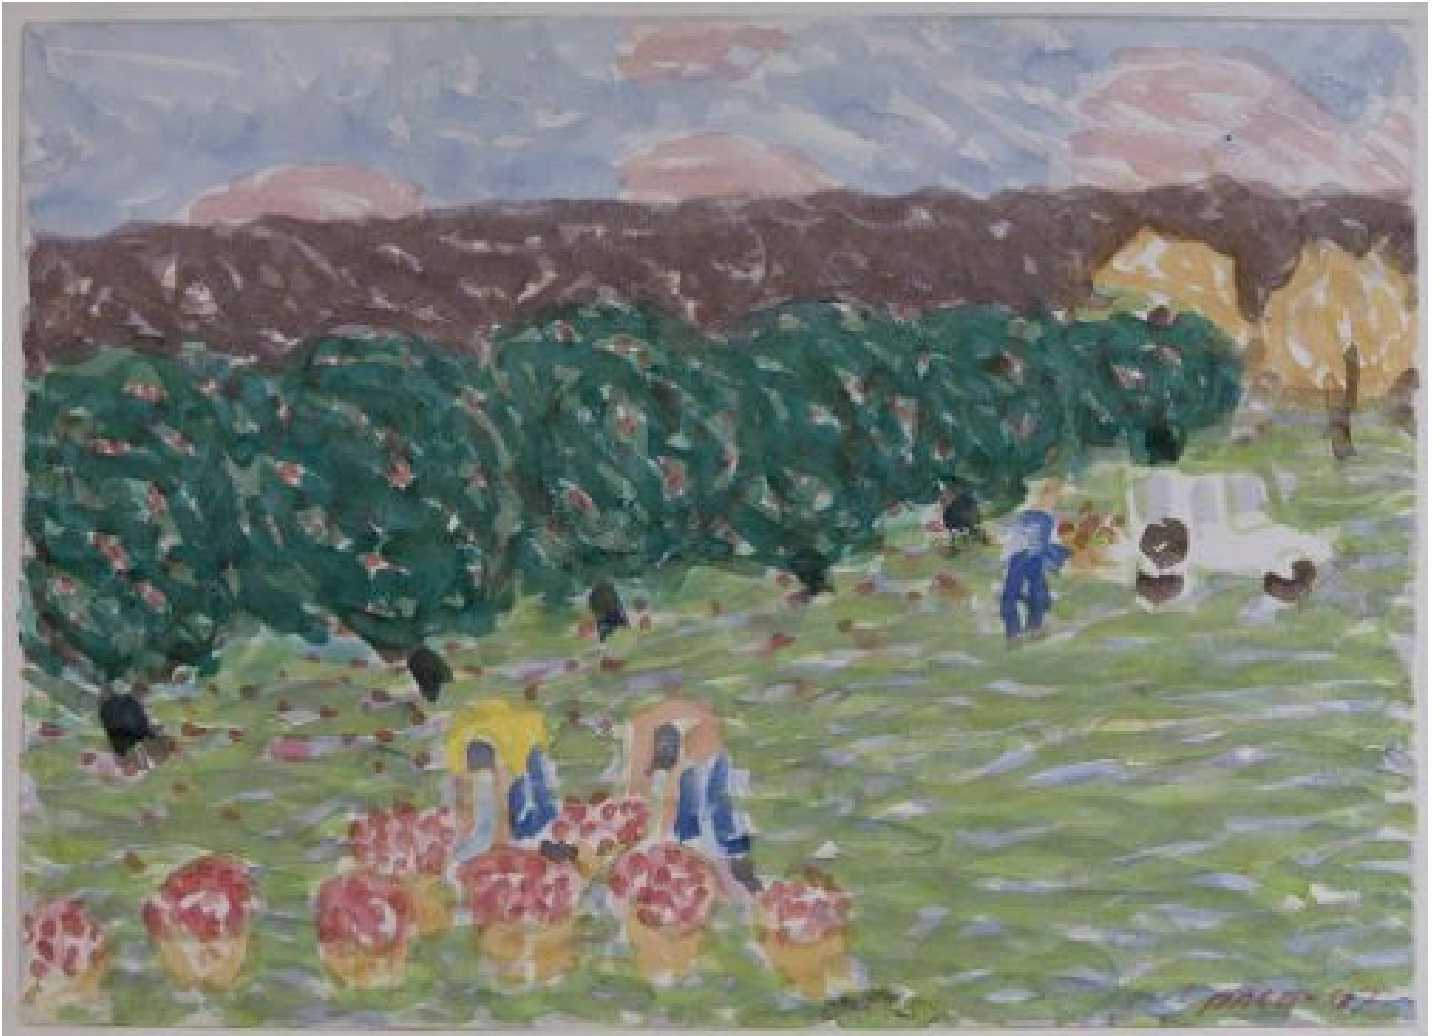

# BERRY ■ CAMPBELL

Stephen Pace, *Untitled* | *SOLD*, 1967  
Watercolor on paper, 22 x 30 in. (55.9 x 76.2 cm)  
PAC-00175