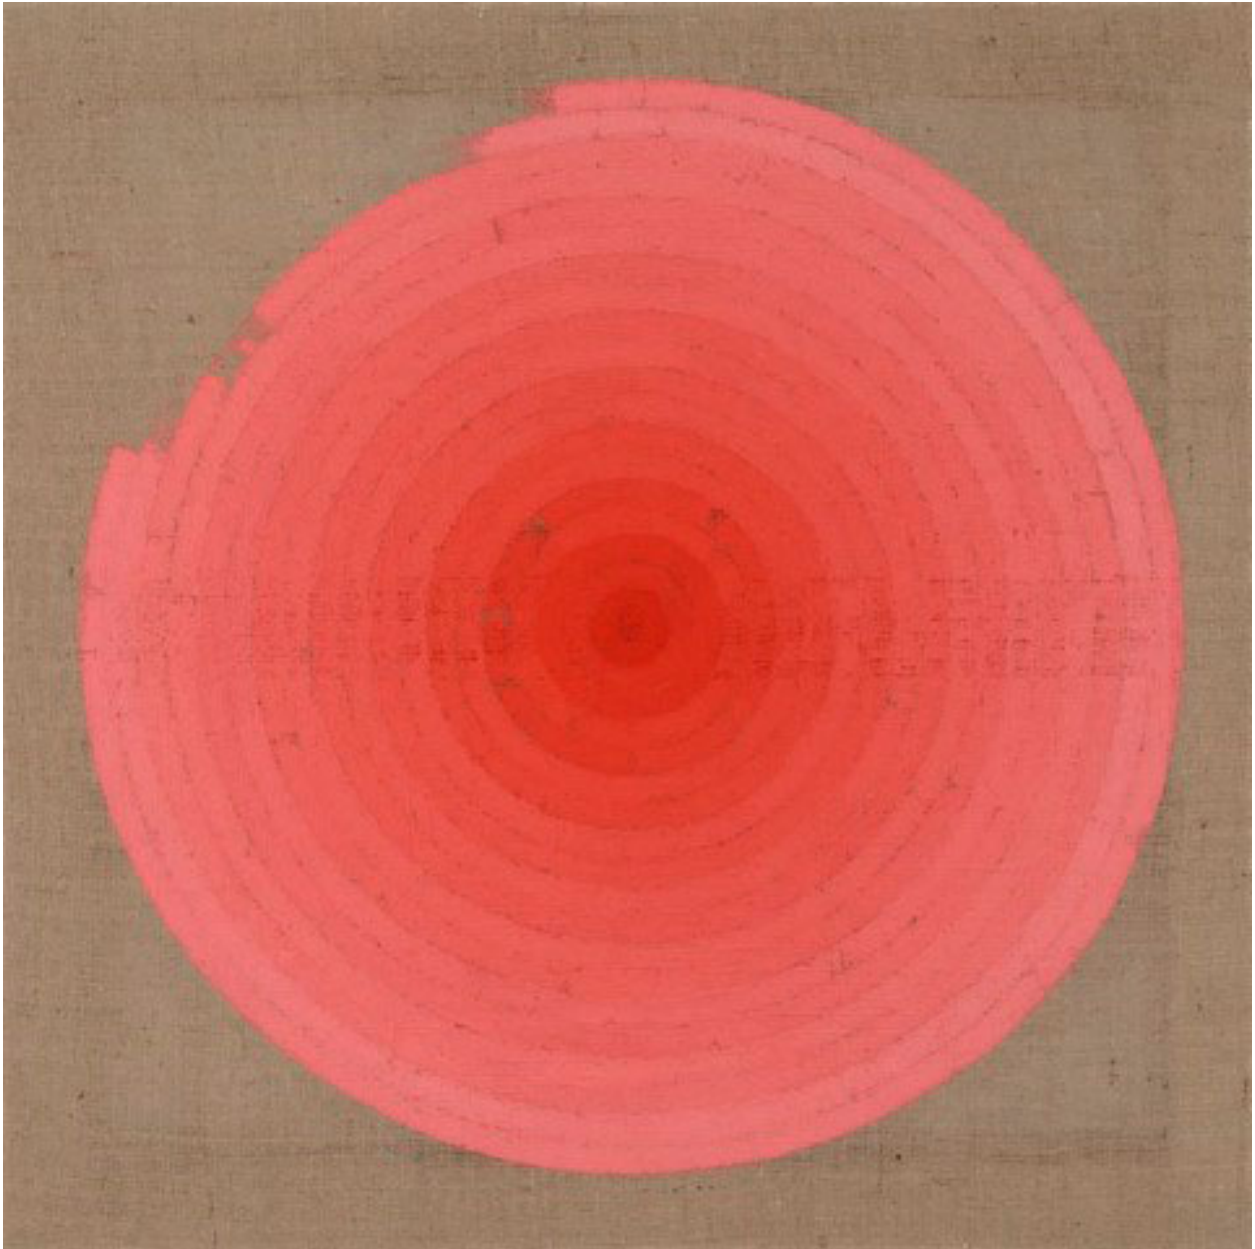

# BERRY ■ CAMPBELL

Eric Dever, *NSTW 6 / SOLD*, 2014  
Oil on burlap, 36 x 36 in. (91.4 x 91.4 cm)  
DEV-00055