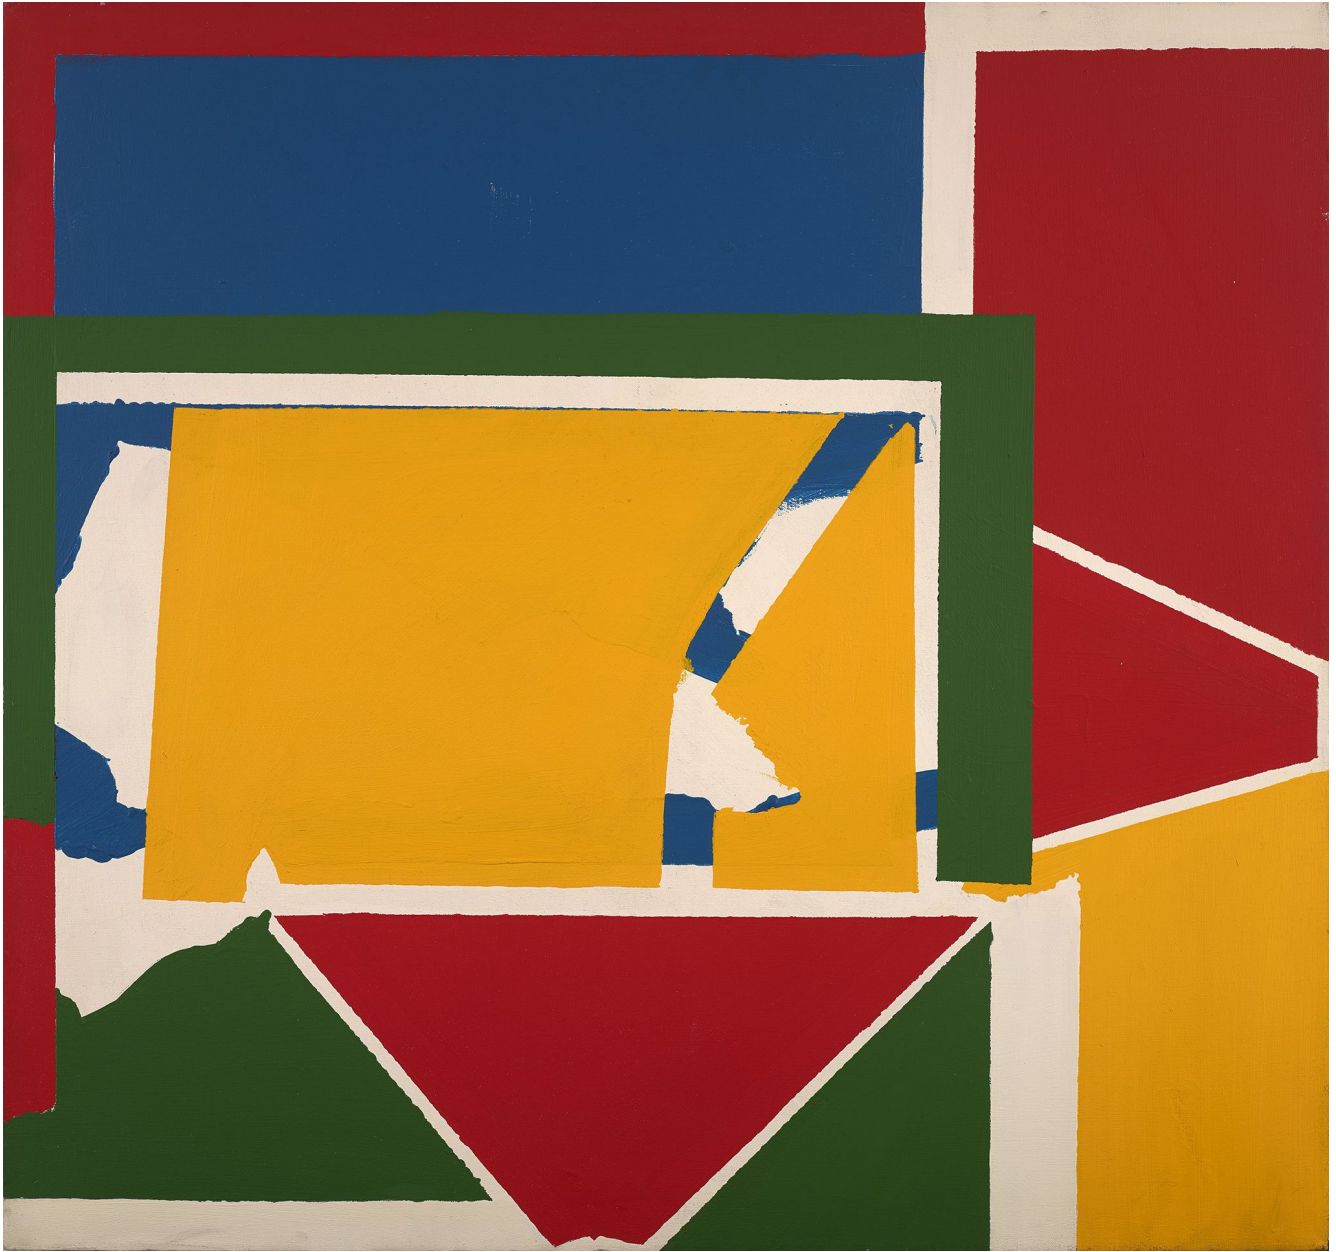

BERRY ■ CAMPBELL

Larry Zox, *Untitled*, 1963
Acrylic on canvas, 36 x 38 in. (91.4 x 96.5 cm)
ZOX-00094