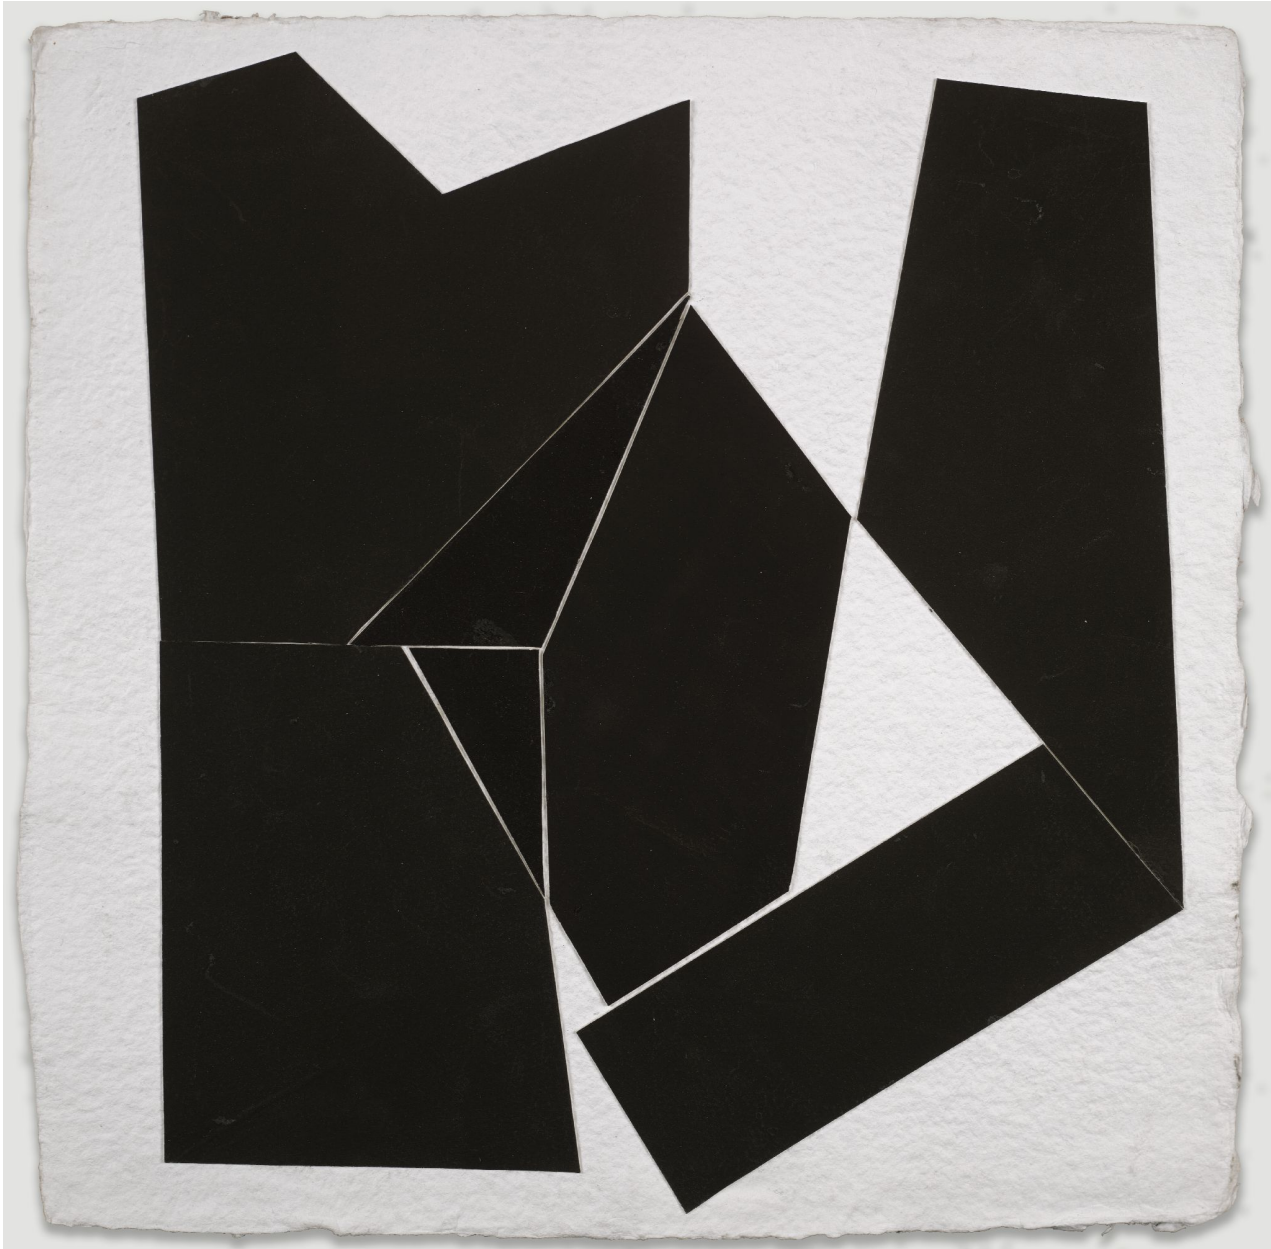

BERRY ■ CAMPBELL

Ken Greenleaf, *Black Collage 12*, 2014

Gouache on Fabriano collaged on Shizen paper, 12 1/4 x 12 1/4 in. (31.1 x 31.1 cm)

GRE-00038