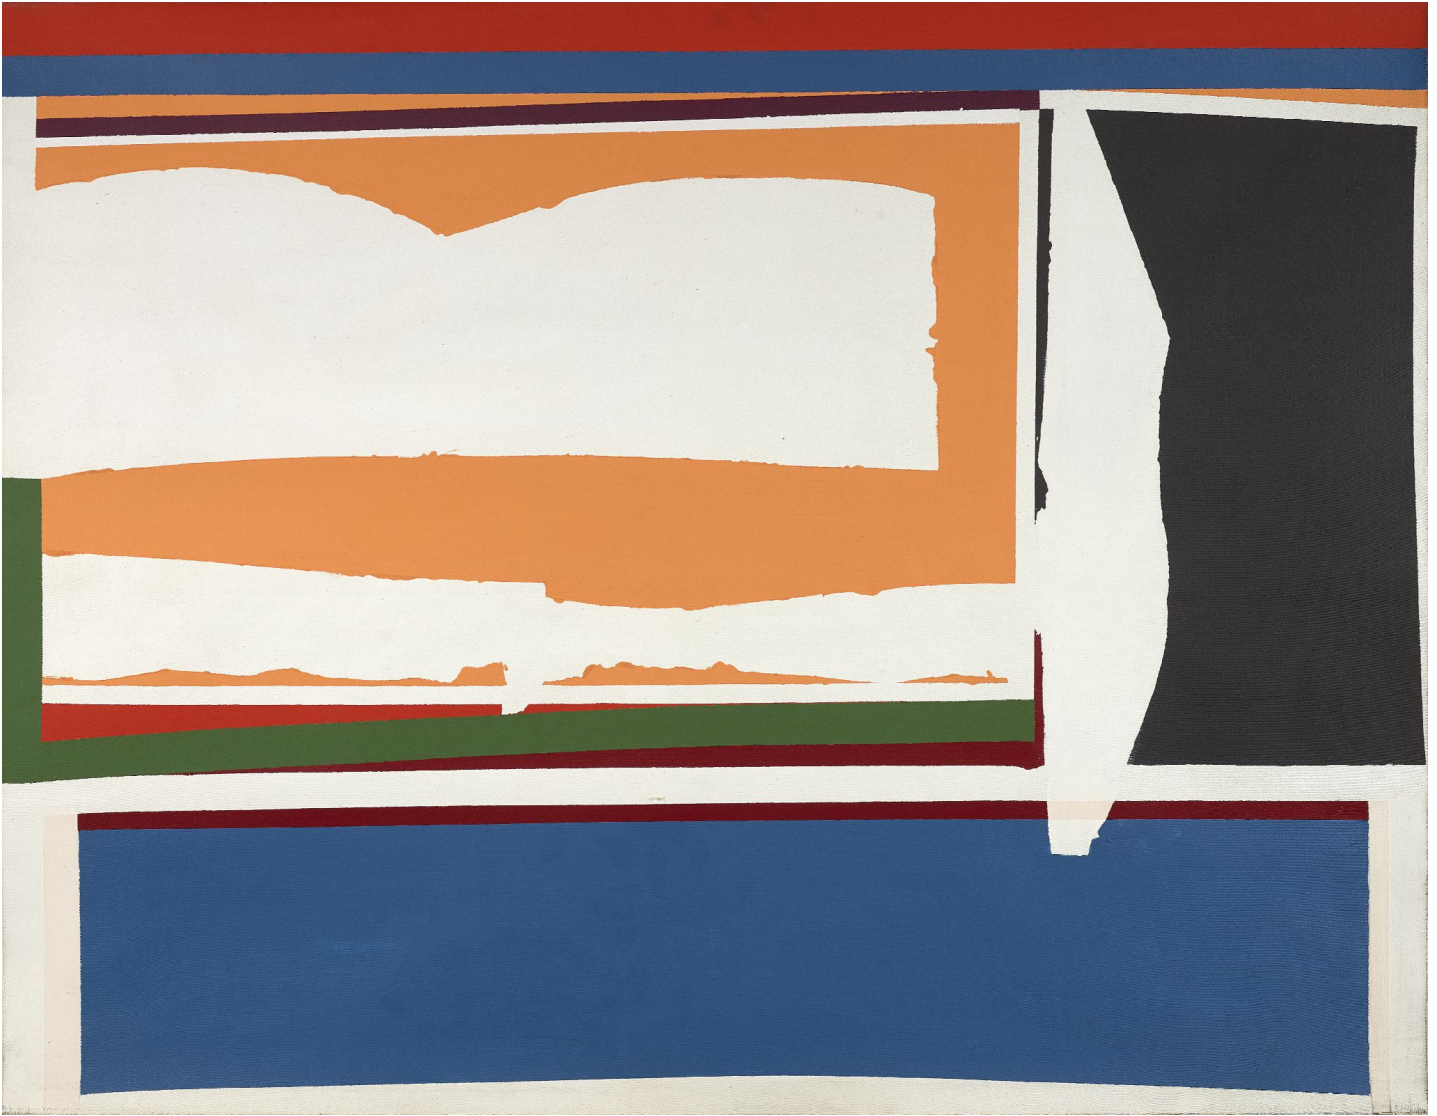

BERRY ■ CAMPBELL

Larry Zox, *Collage Like*, 1961-62
Acrylic on canvas, 44 x 56 in. (111.8 x 142.2 cm)
ZOX-00102