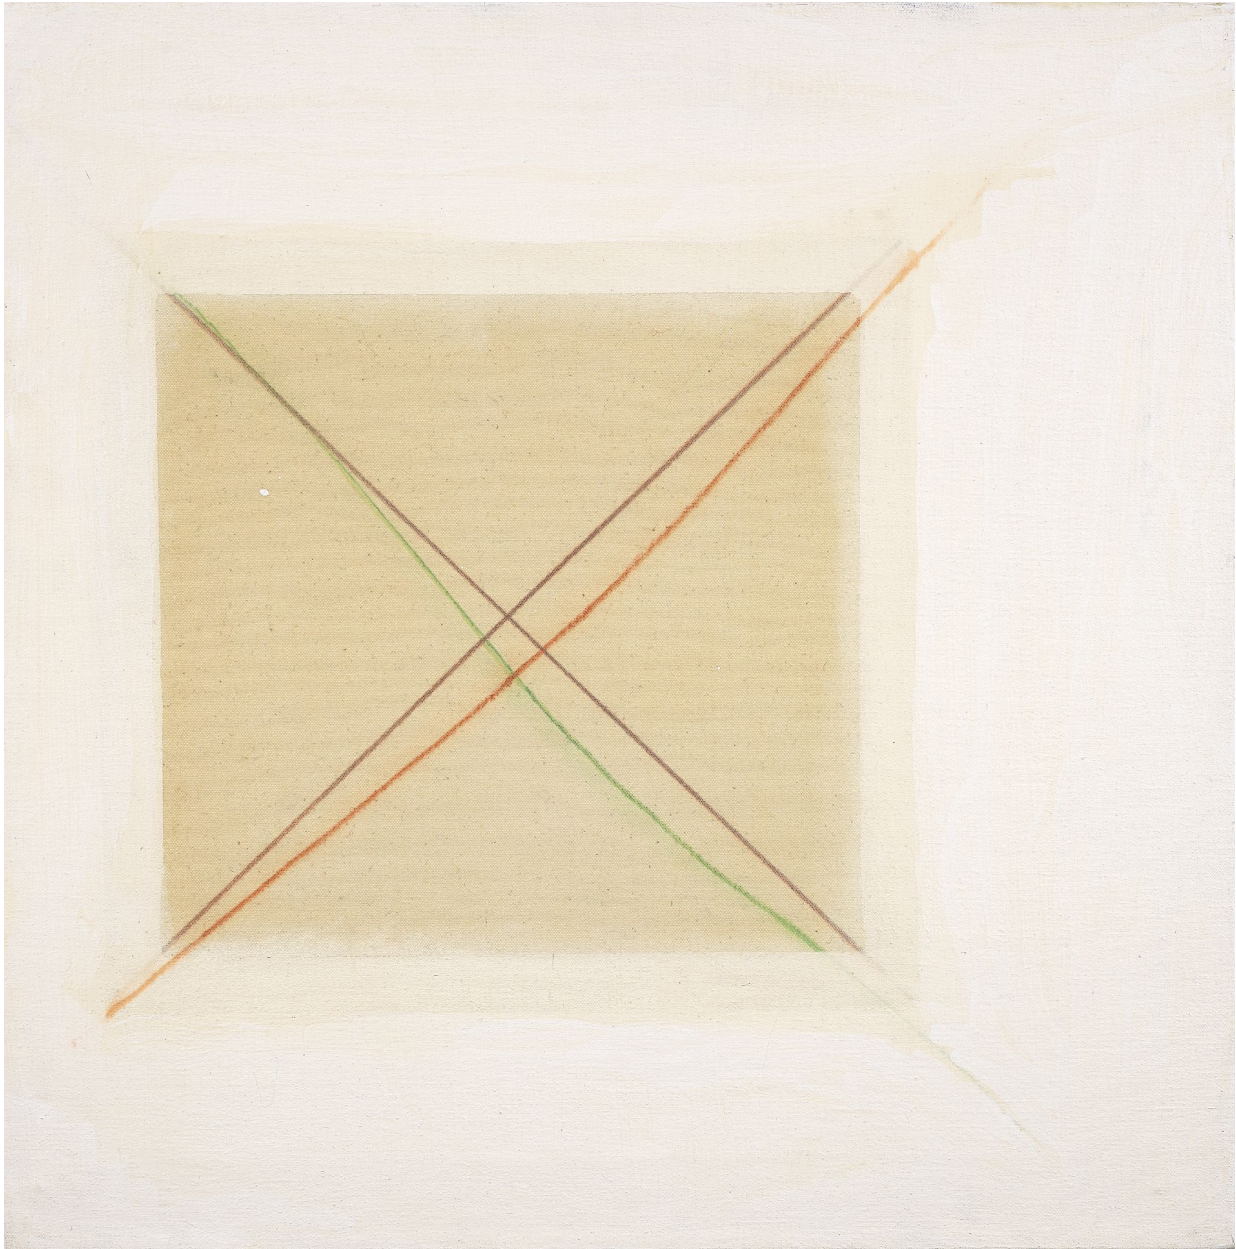

BERRY ■ CAMPBELL

Ann Purcell, *White Space Series #5* | SOLD, 1976
Acrylic on canvas, 24 x 24 in. (61 x 61 cm)
PUR-00103