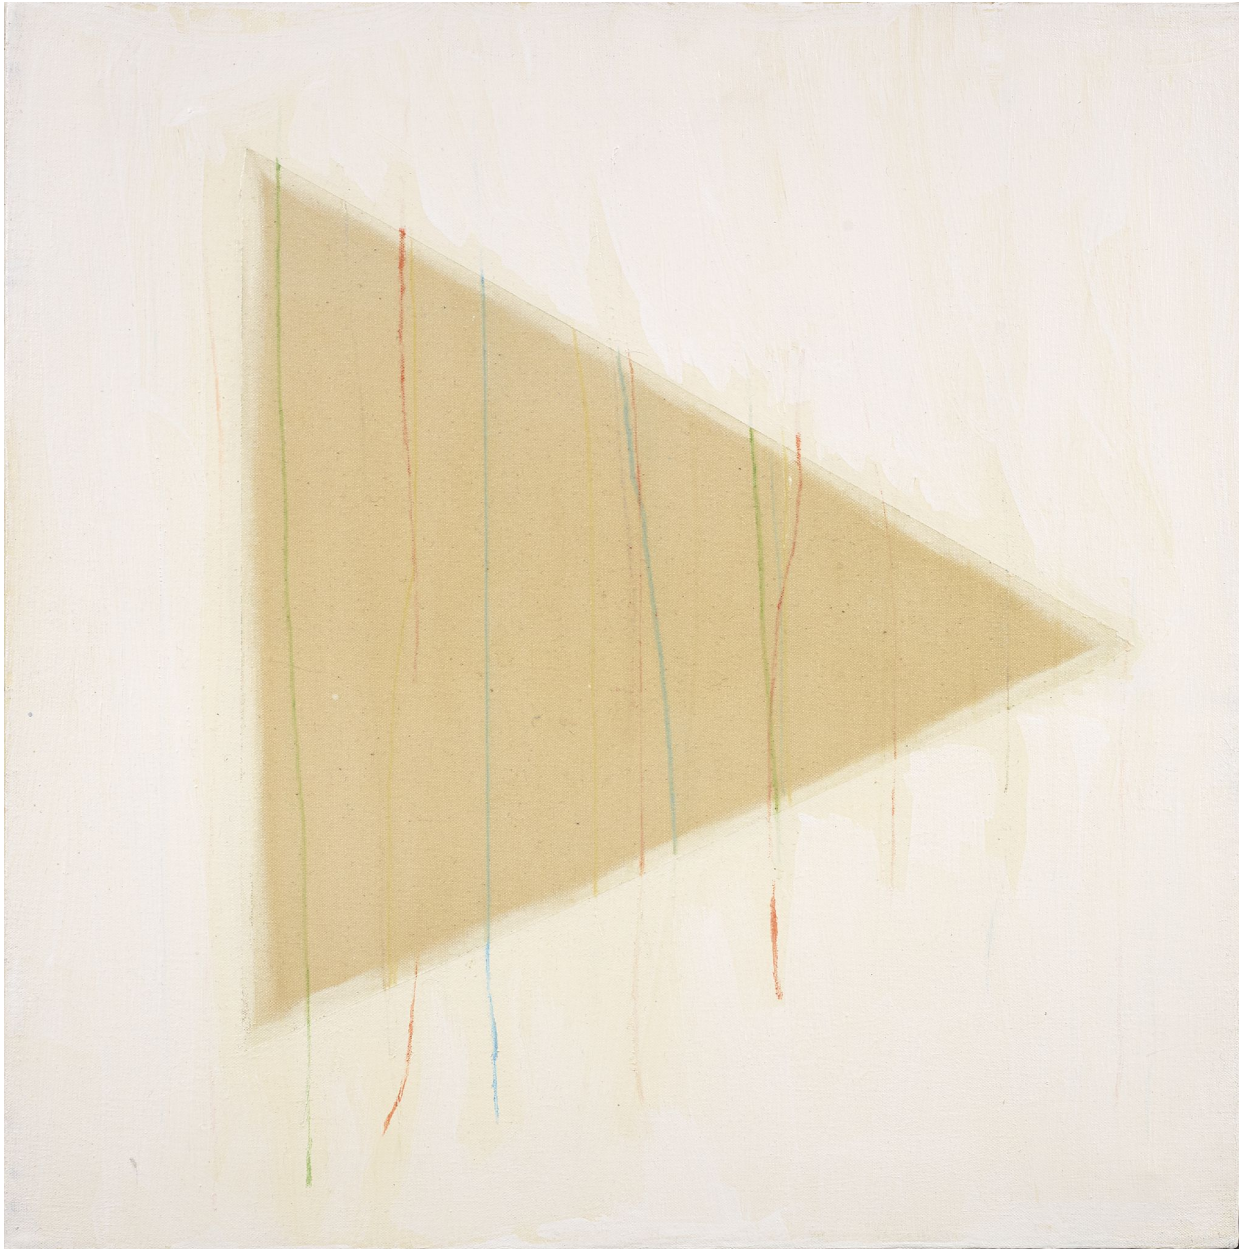

BERRY ■ CAMPBELL

Ann Purcell, *White Space Series #4*, 1976
Acrylic on canvas, 24 x 24 in. (61 x 61 cm)
PUR-00102