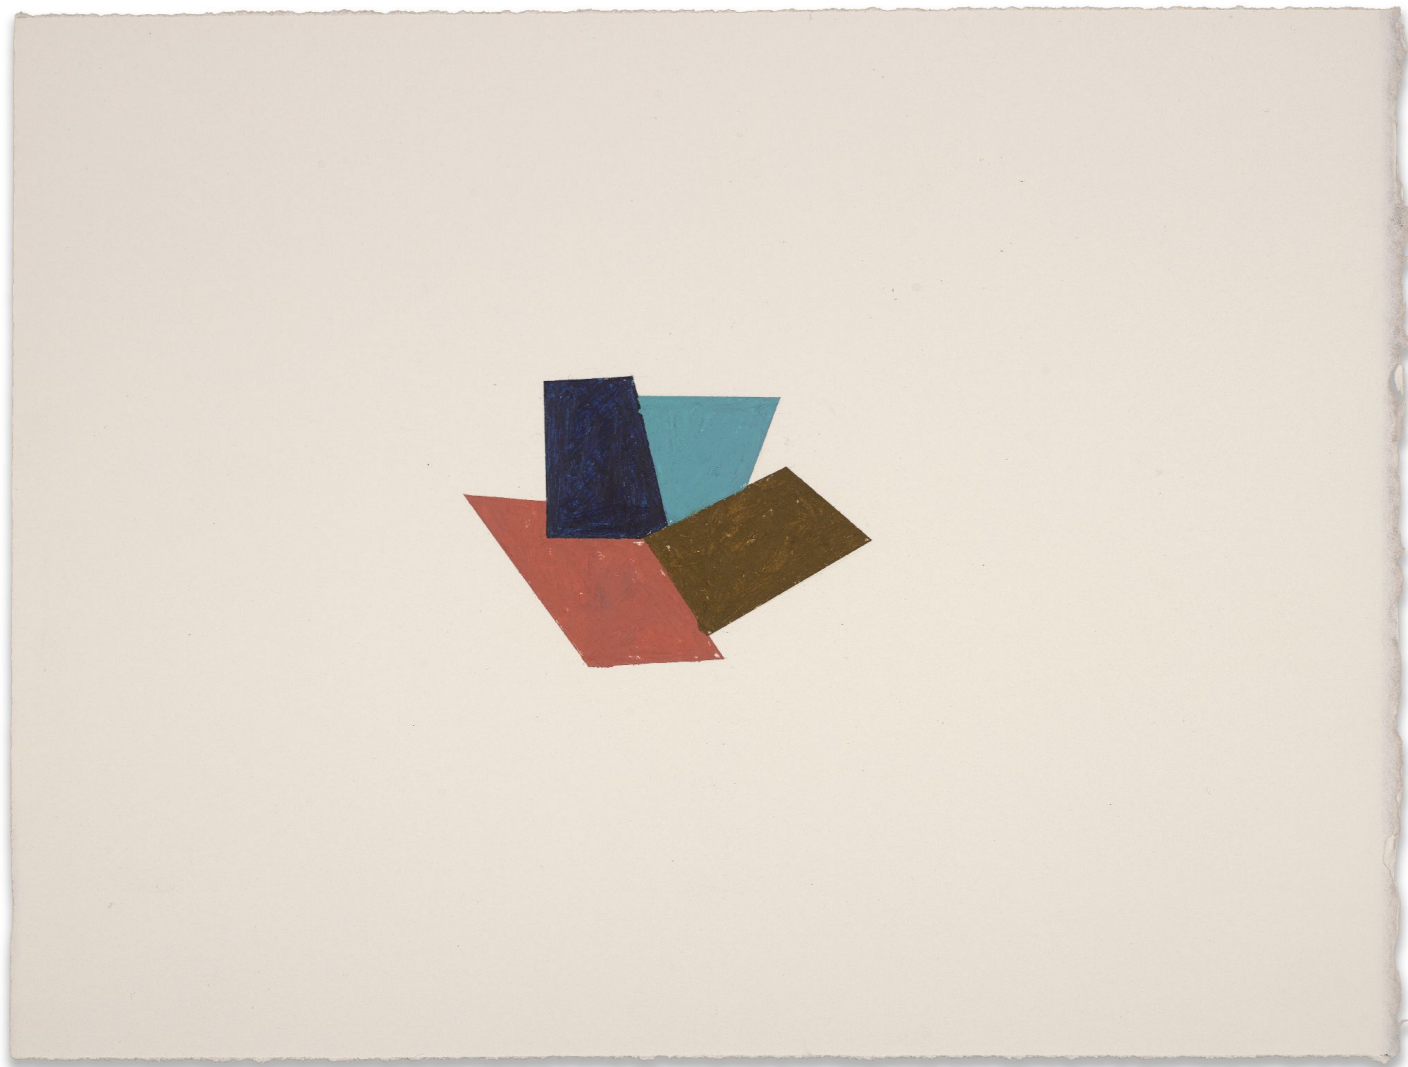

BERRY ■ CAMPBELL

Ken Greenleaf, *Oil Pastel 8*, 2010
Oil pastel on paper, 8 1/2 x 11 1/2 in. (21.6 x 29.2 cm)
GRE-00042