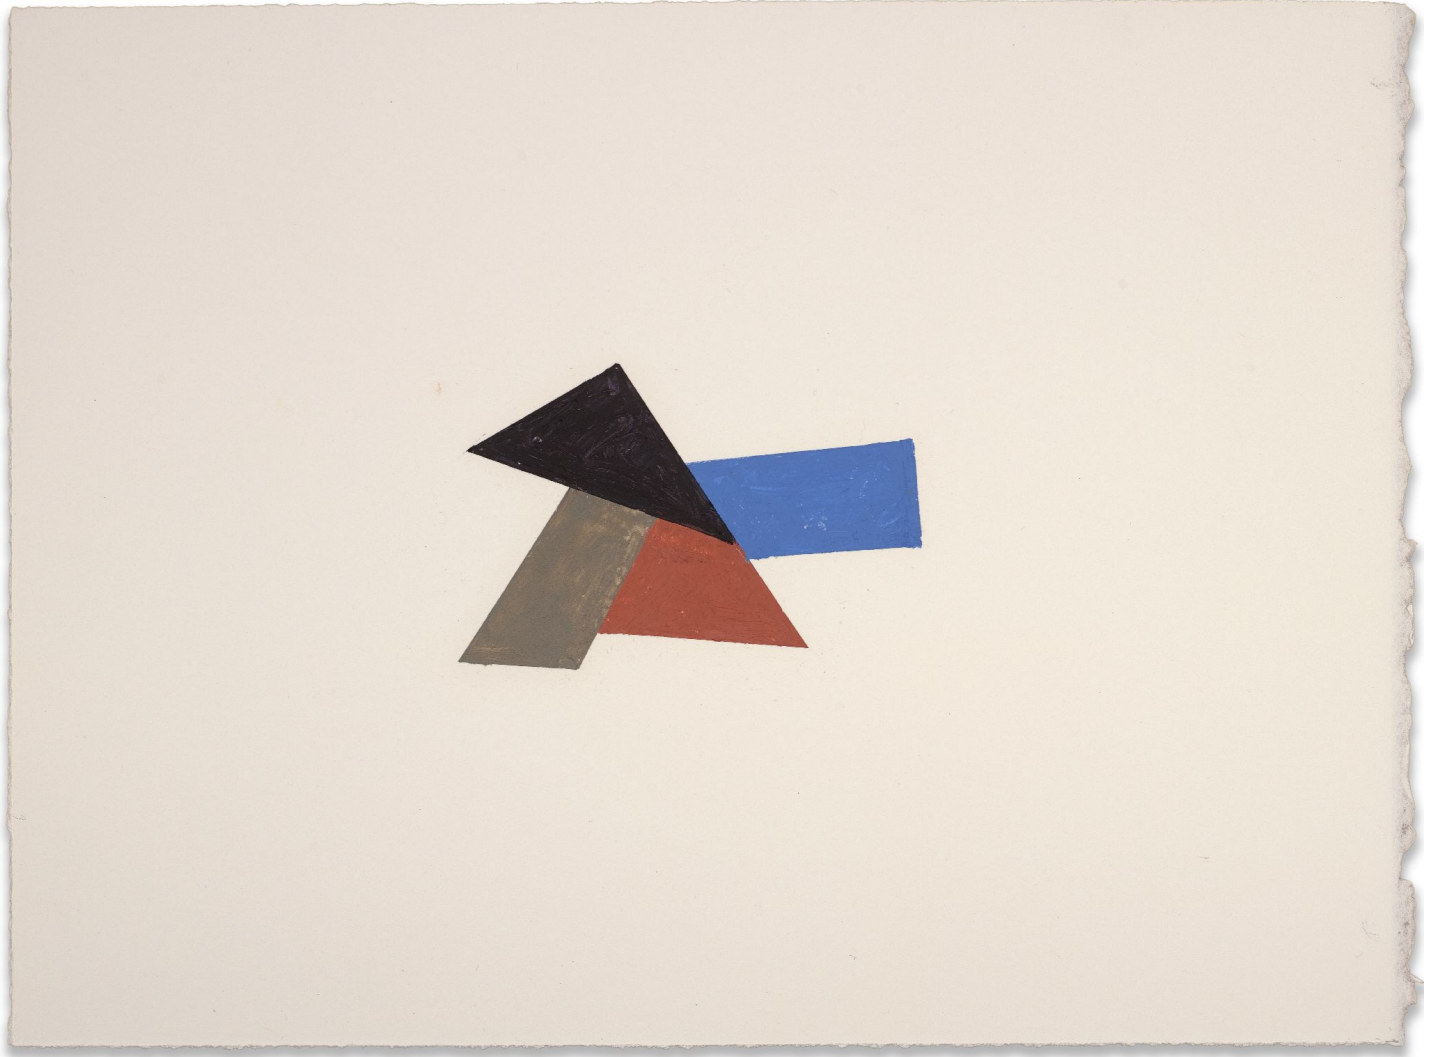

BERRY ■ CAMPBELL

Ken Greenleaf, *Oil Pastel 10*, 2010
Oil pastel on paper, 8 1/2 x 11 1/2 in. (21.6 x 29.2 cm)
GRE-00043