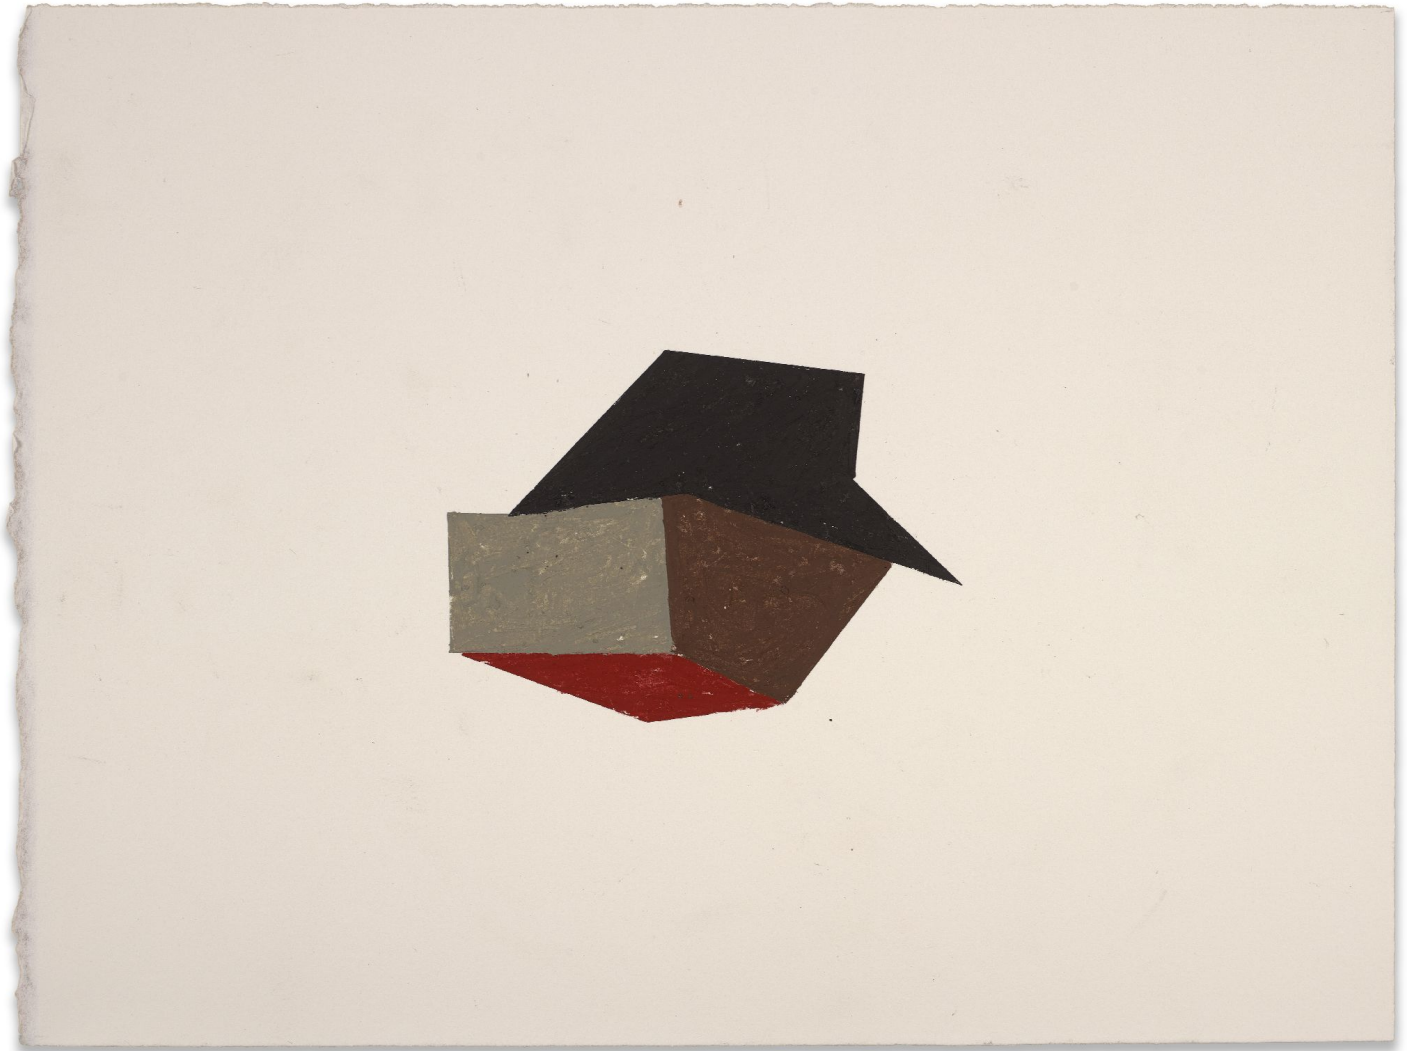

# BERRY ■ CAMPBELL

Ken Greenleaf, *Oil Pastel 4*, 2010  
Oil pastel on paper, 8 1/2 x 11 1/2 in. (21.6 x 29.2 cm)  
GRE-00044