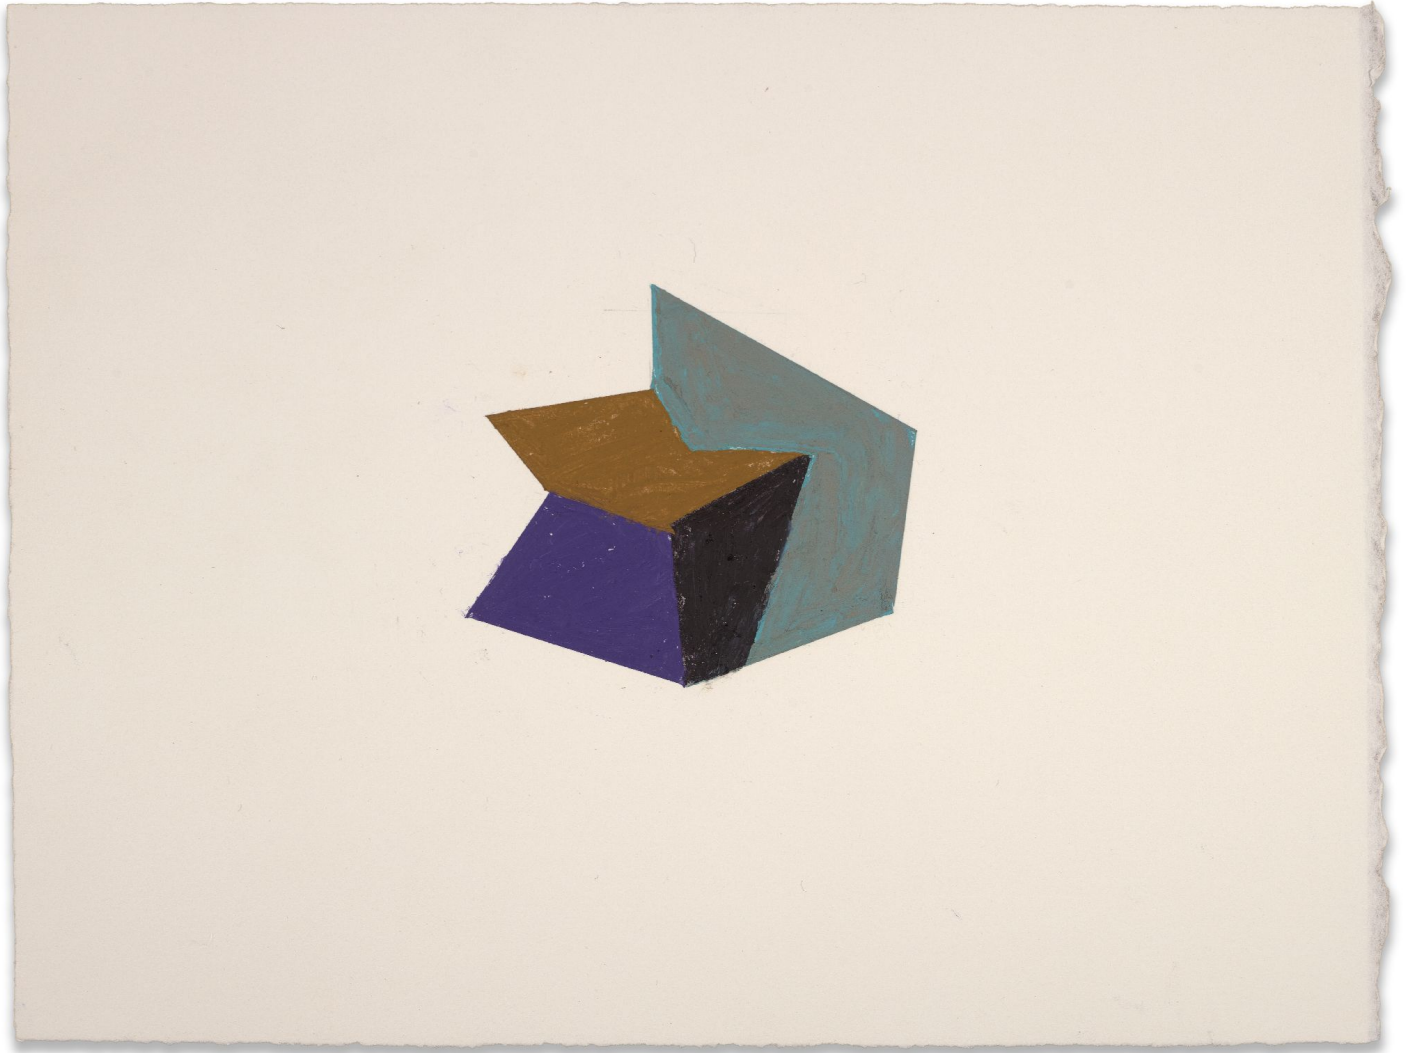

BERRY ■ CAMPBELL

Ken Greenleaf, *Oil Pastel 6*, 2010
Oil pastel on paper, 8 1/2 x 11 1/2 in. (21.6 x 29.2 cm)
GRE-00045