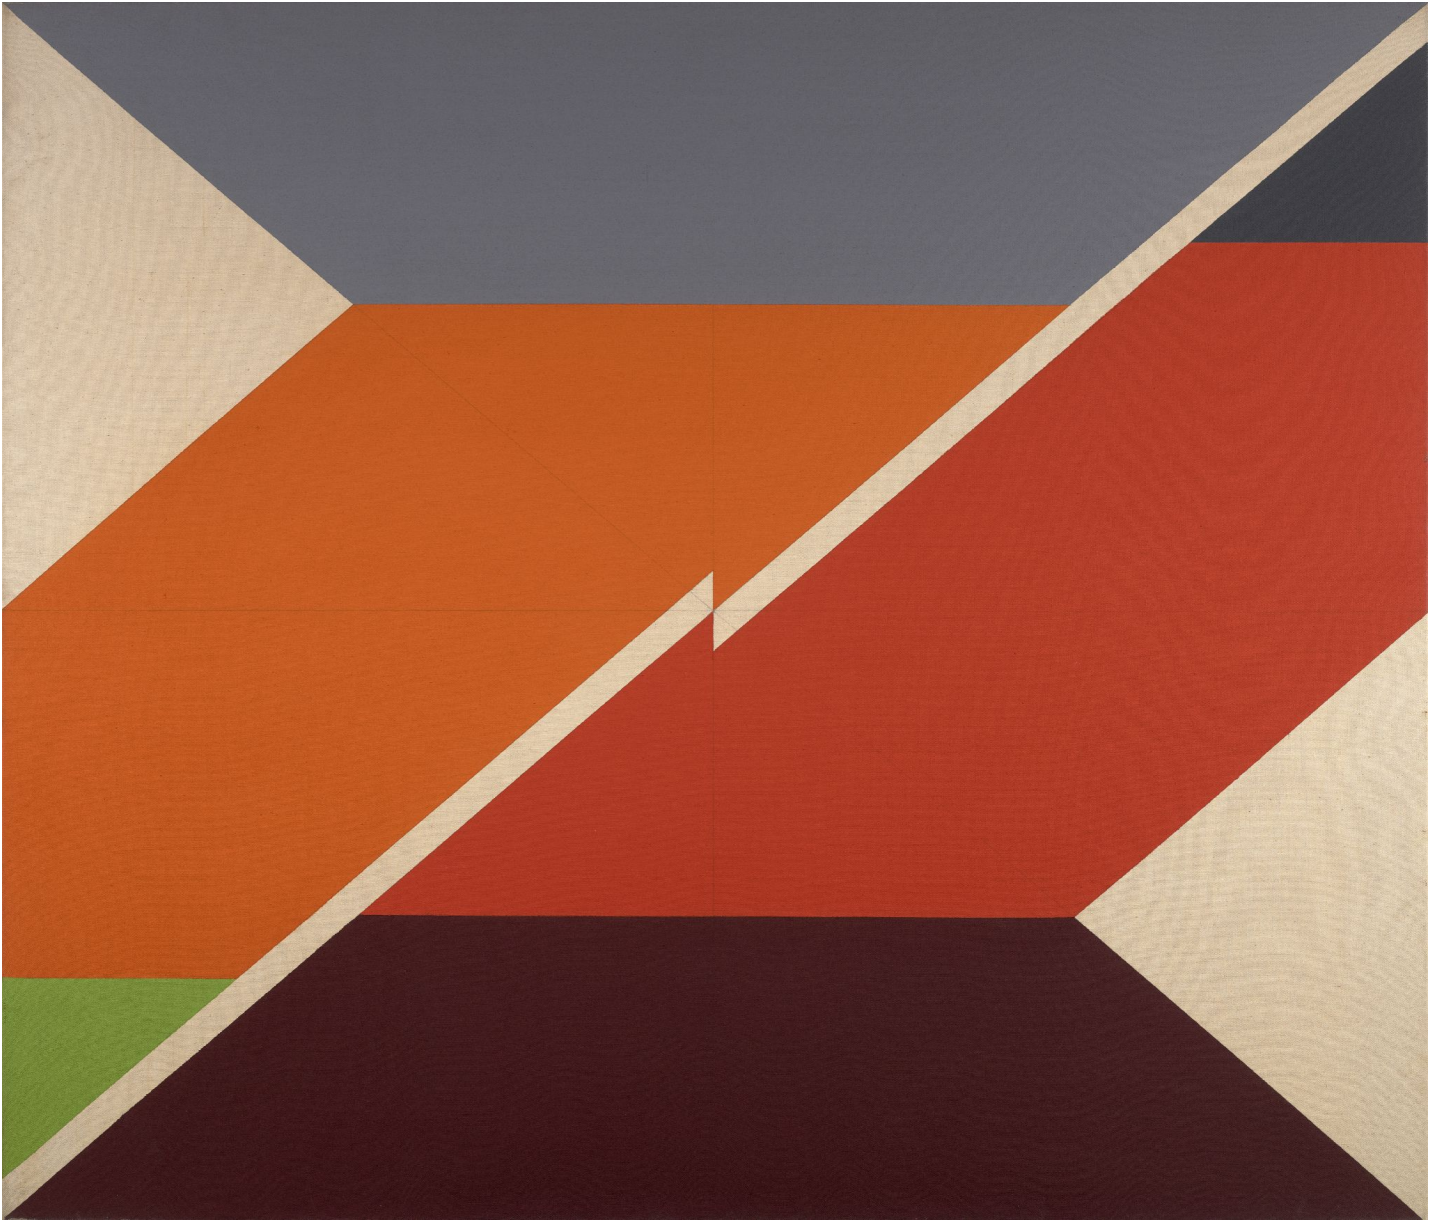

BERRY ■ CAMPBELL

Larry Zox, *Diagonal II*, 1965
Acrylic on canvas, 60 x 70 in. (152.4 x 177.8 cm)
ZOX-00097