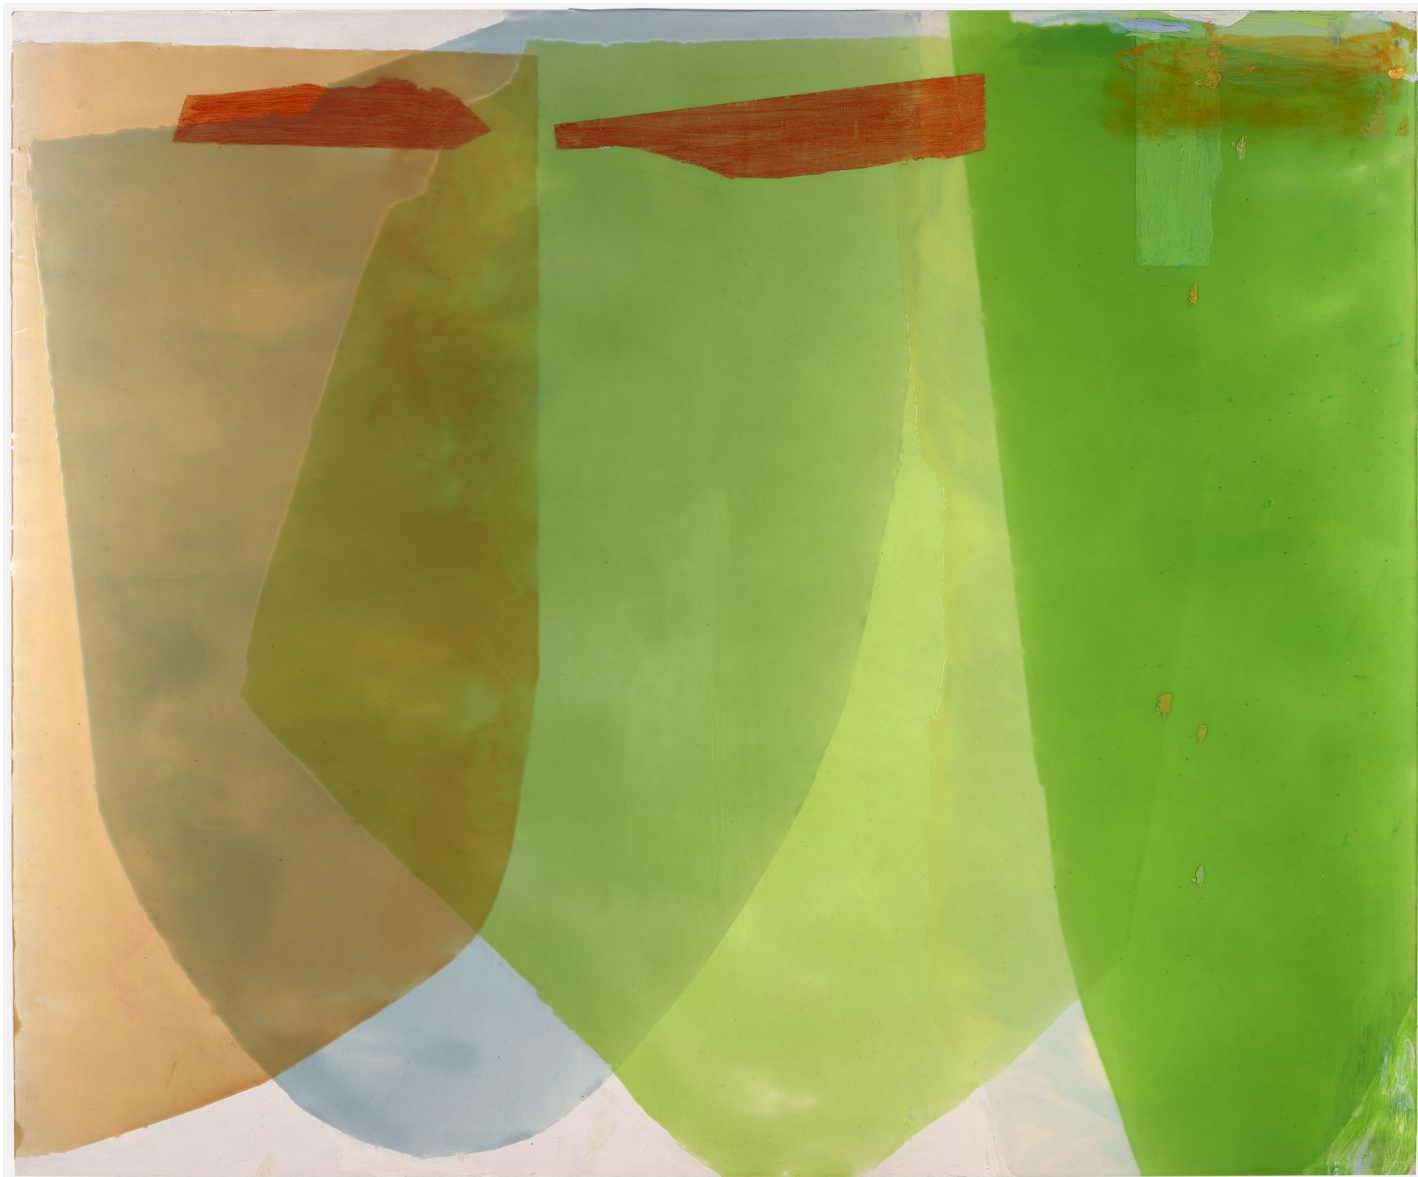

BERRY ■ CAMPBELL

Jill Nathanson, *Middleground* | SOLD, 2017
Acrylic and polymers with oil on panel, 50 x 60 in. (127 x 152.4 cm)
NAT-00078