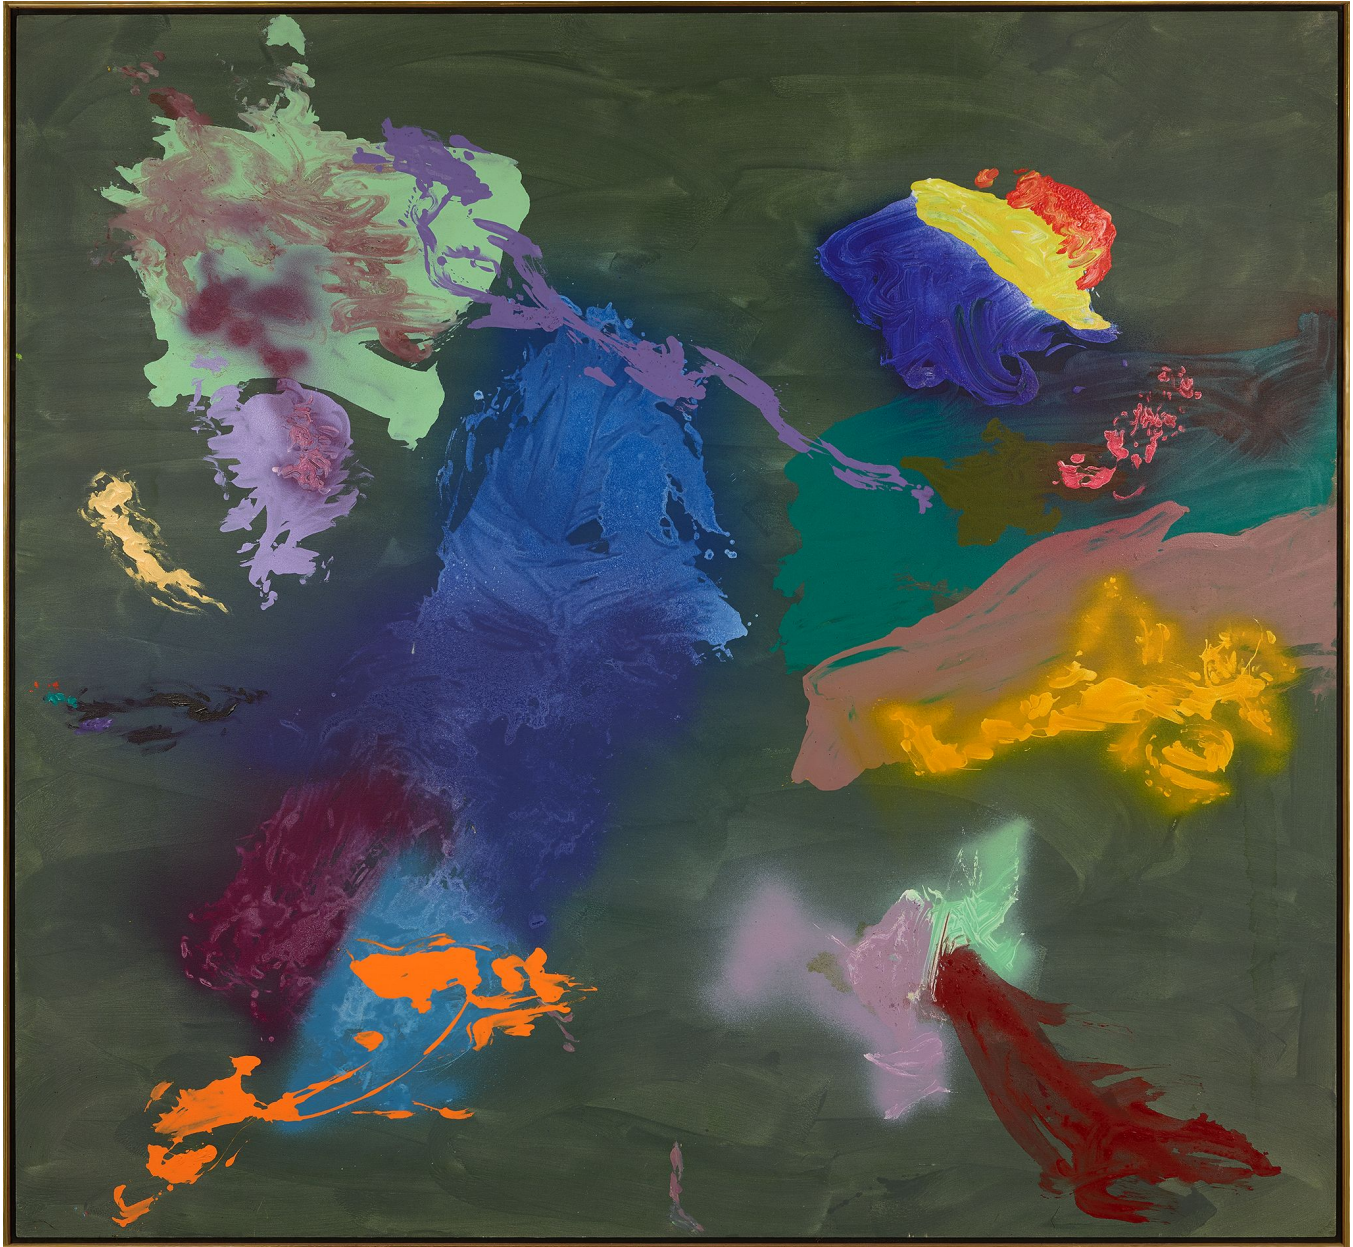

# BERRY ■ CAMPBELL

Albert Stadler, *Underset*, 1981  
Acrylic on canvas, 79 x 85 in. (200.7 x 215.9 cm)  
STA-00048