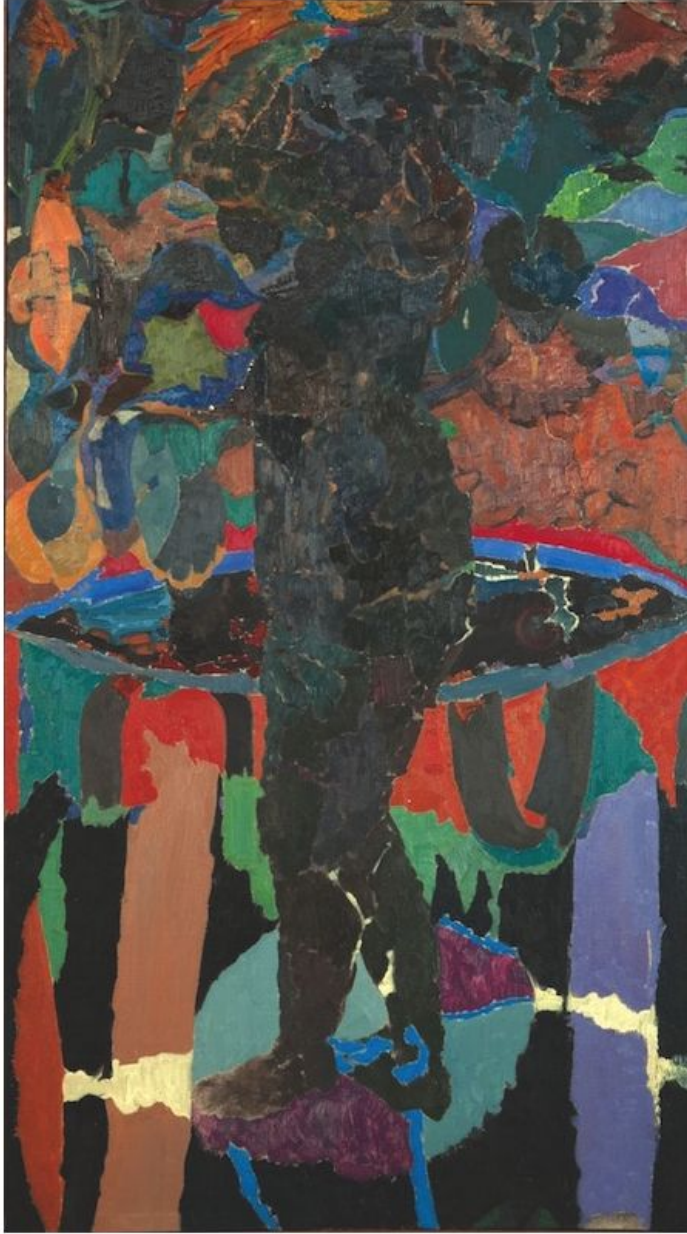

BERRY ■ CAMPBELL

Stanley Boxer, *Figure in an Interior*, 1958
Oil on canvas, 54 x 30 in. (137.2 x 76.2 cm)
BOX-00018