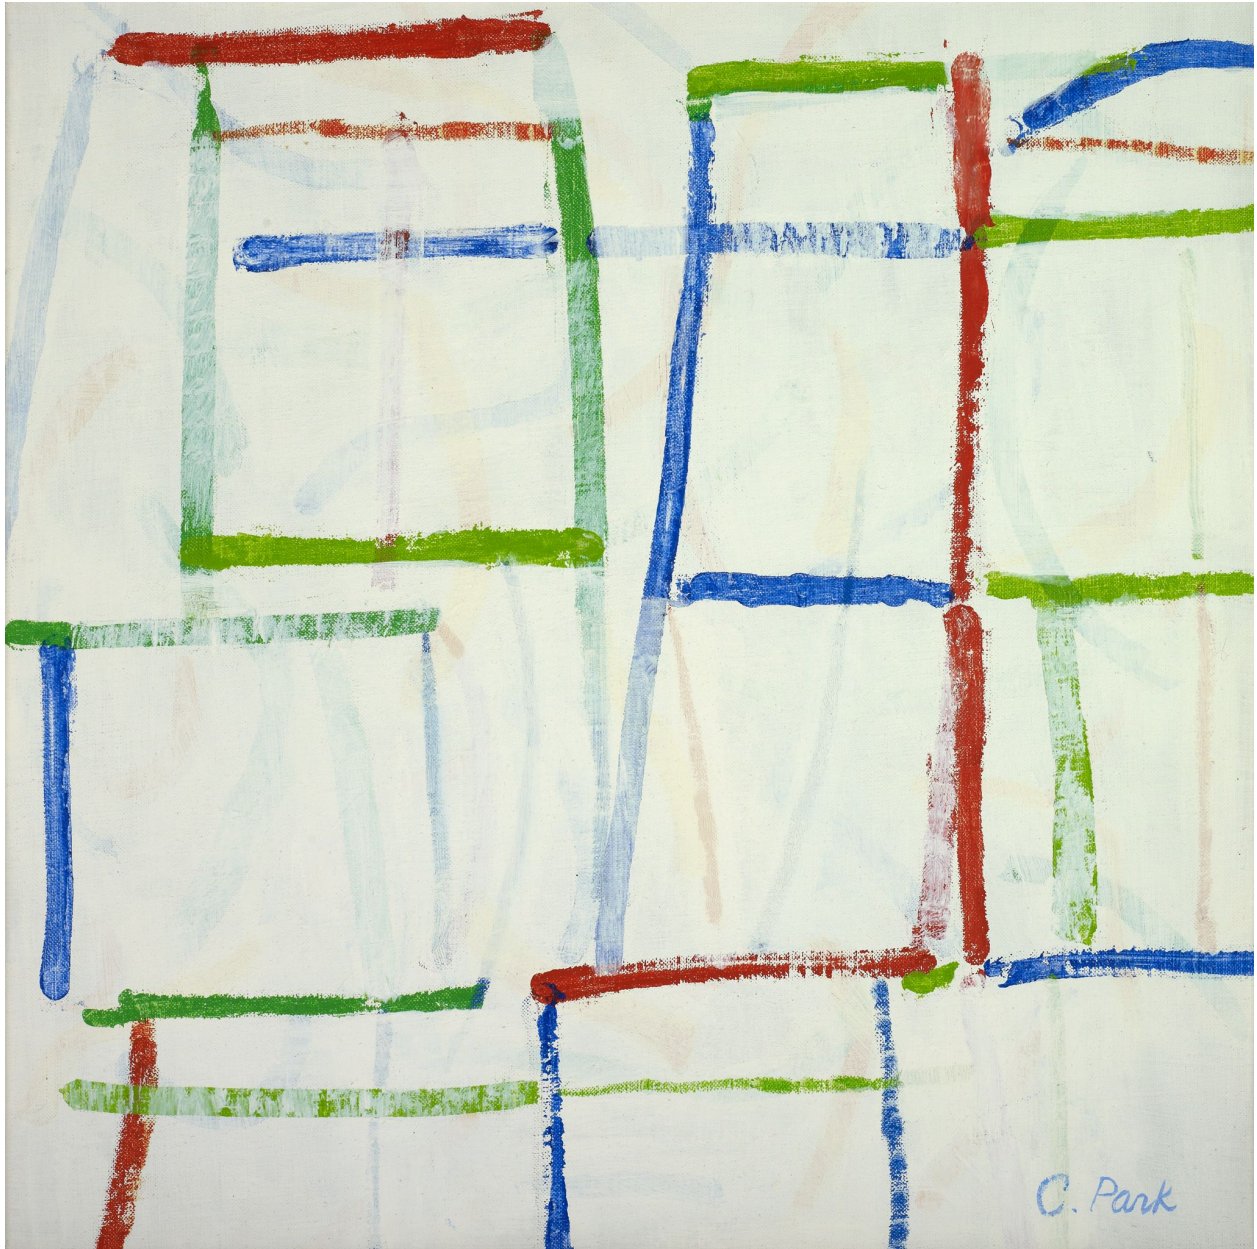

BERRY ■ CAMPBELL

Charlotte Park, *Porfira*, 1981
Acrylic on canvas, 14 x 14 in. (35.6 x 35.6 cm)
PAR-00088