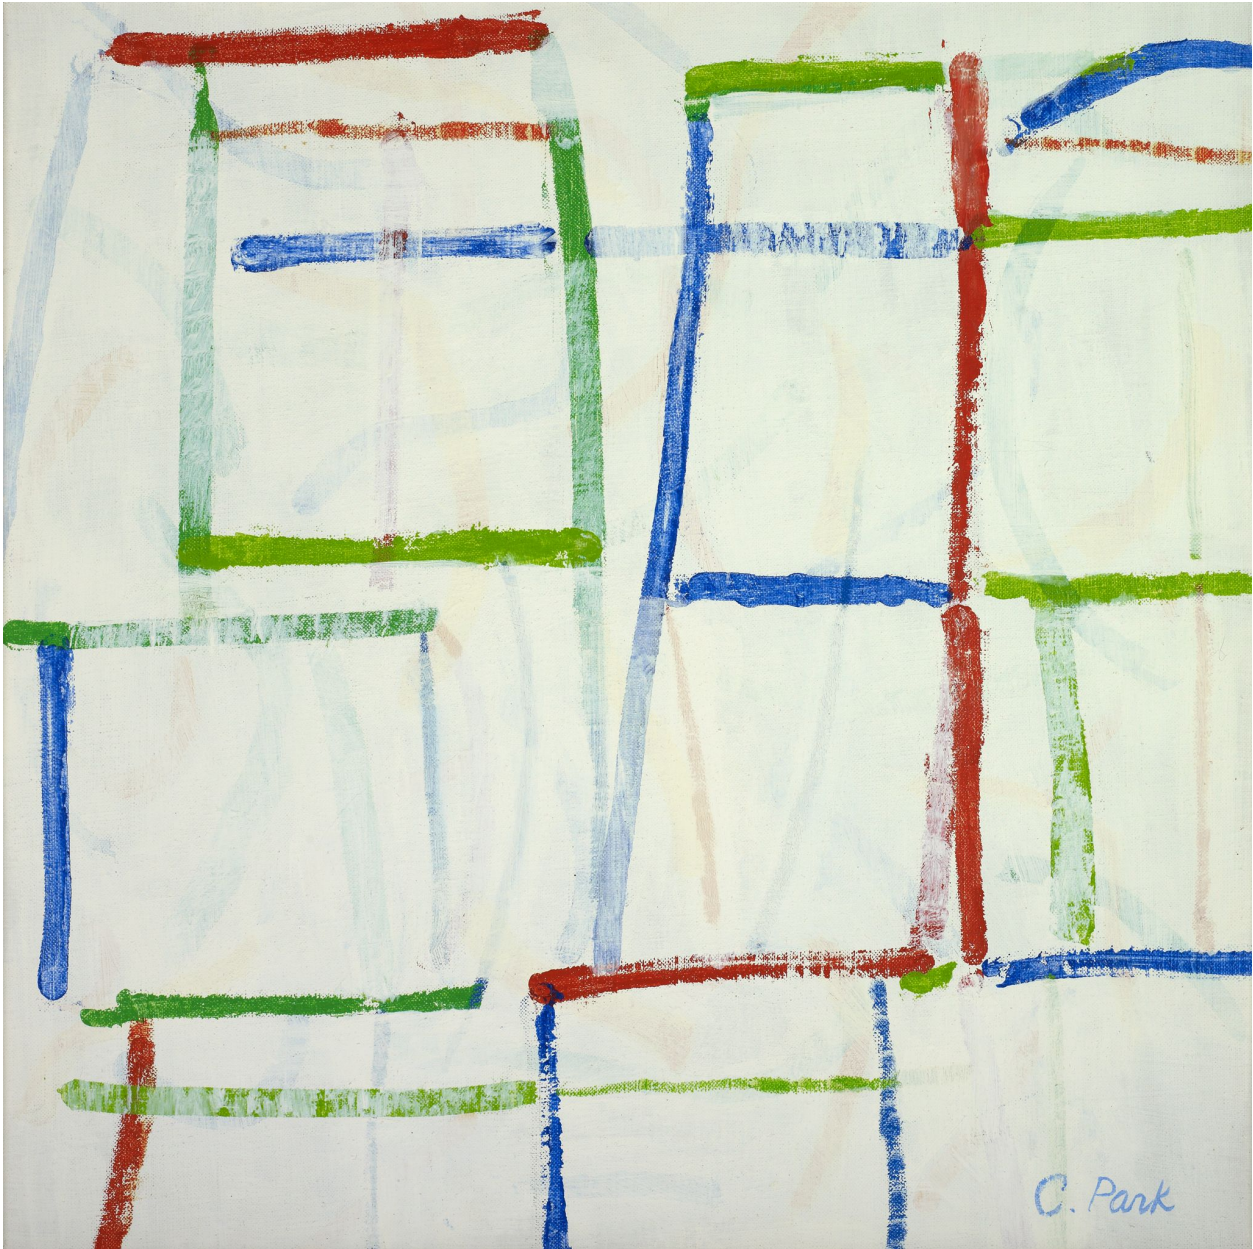

# BERRY ■ CAMPBELL

Charlotte Park, *Porfira*, 1981  
Acrylic on canvas, 14 x 14 in. (35.6 x 35.6 cm)  
PAR-00088