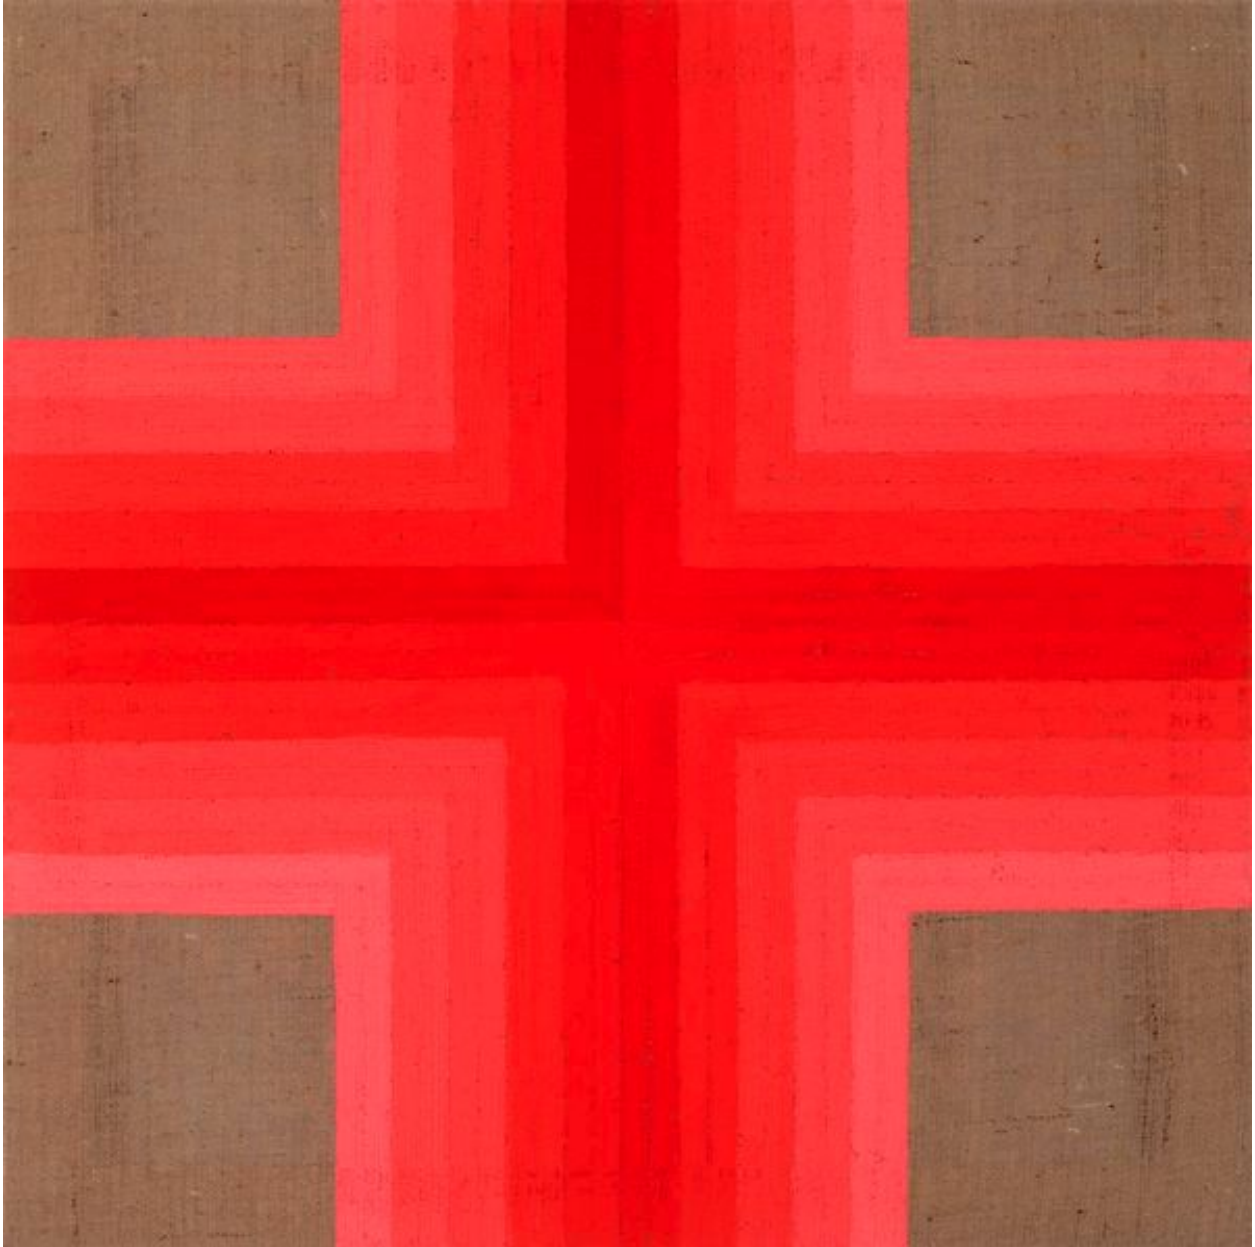

BERRY ■ CAMPBELL

Eric Dever, *NSTW 7 | SOLD*, 2012
Oil on burlap, 36 x 36 in. (91.4 x 91.4 cm)
DEV-00005