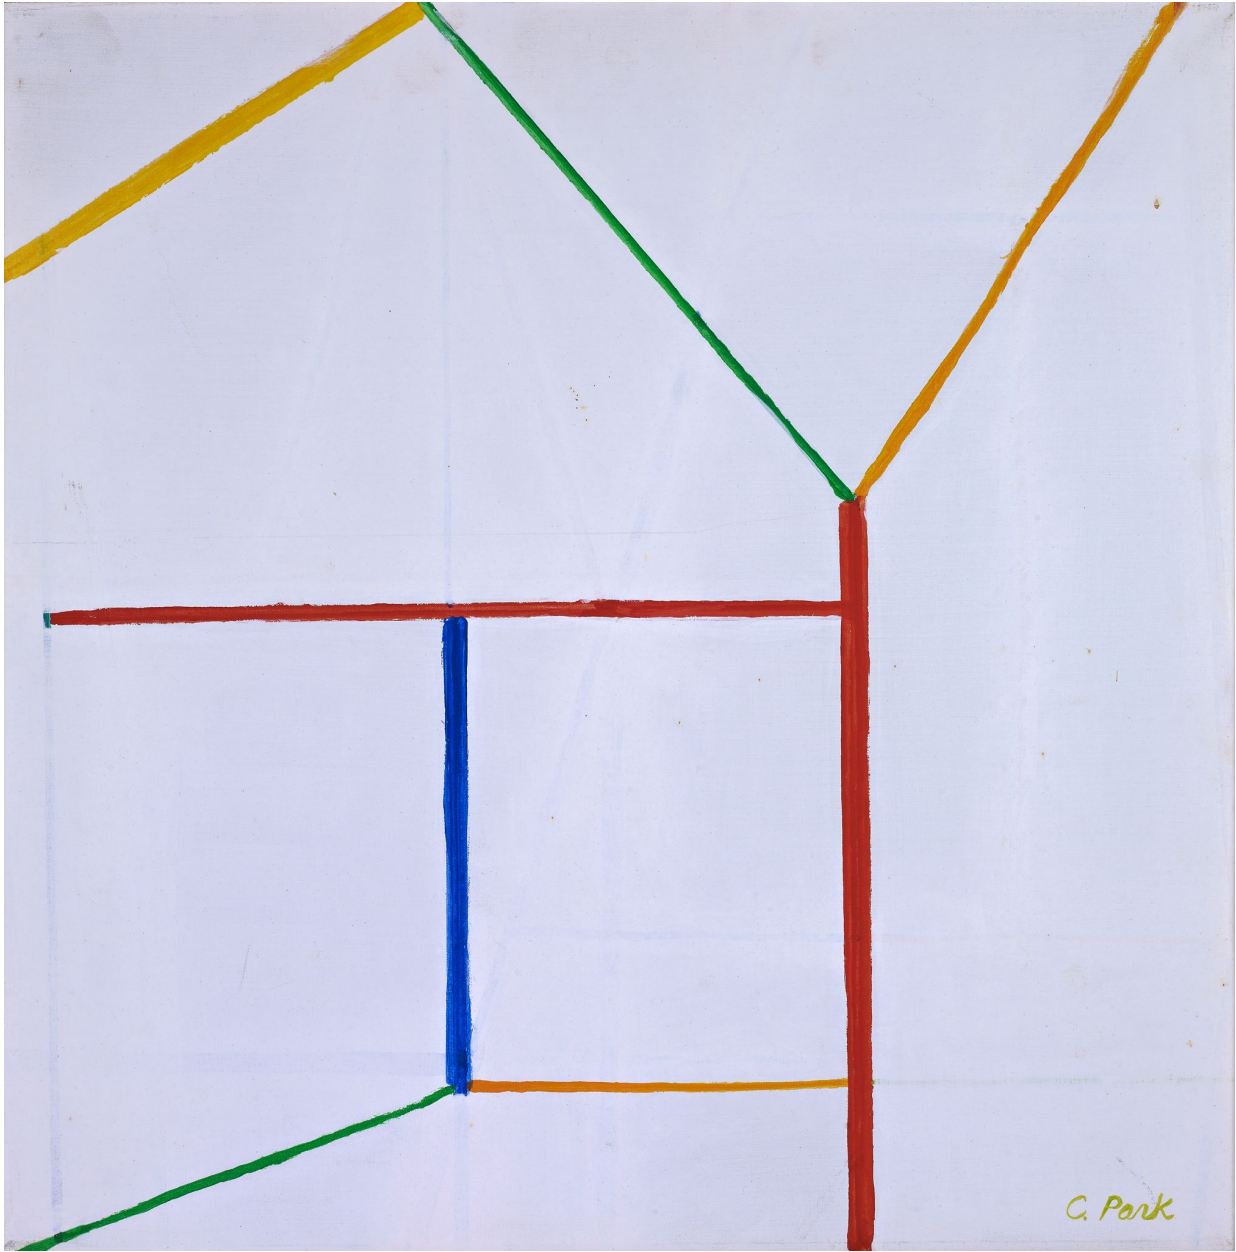

BERRY ■ CAMPBELL

Charlotte Park, *Floss*, 1979
Acrylic on canvas, 20 x 20 in. (50.8 x 50.8 cm)
PAR-00073