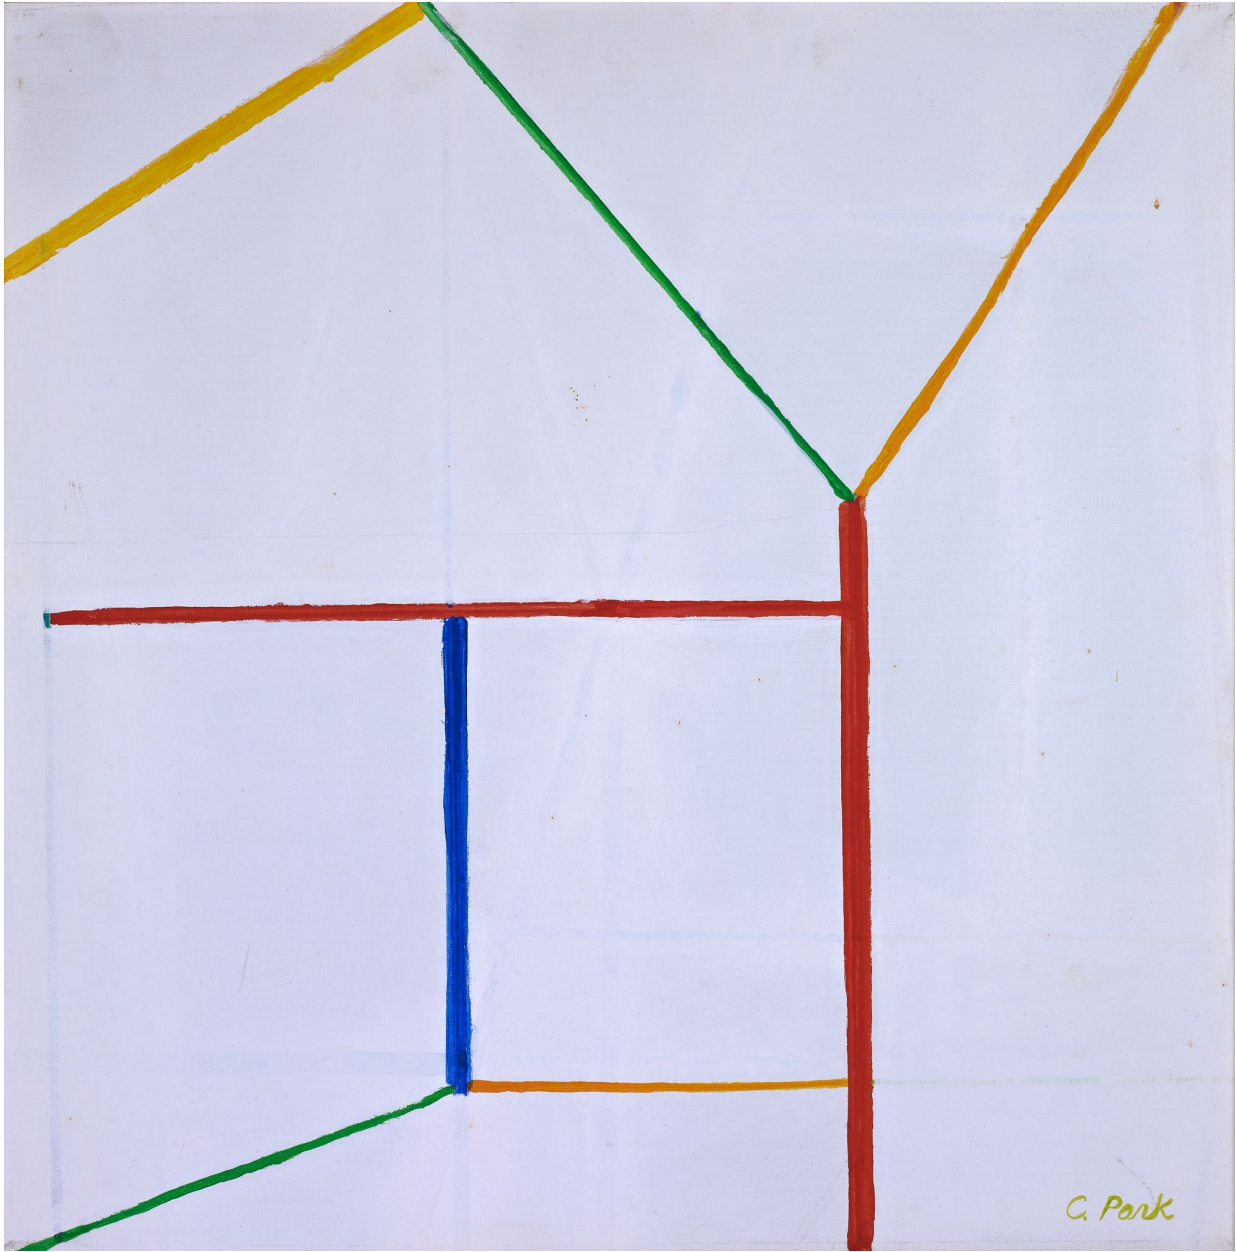

# BERRY ■ CAMPBELL

Charlotte Park, *Floss*, 1979  
Acrylic on canvas, 20 x 20 in. (50.8 x 50.8 cm)  
PAR-00073