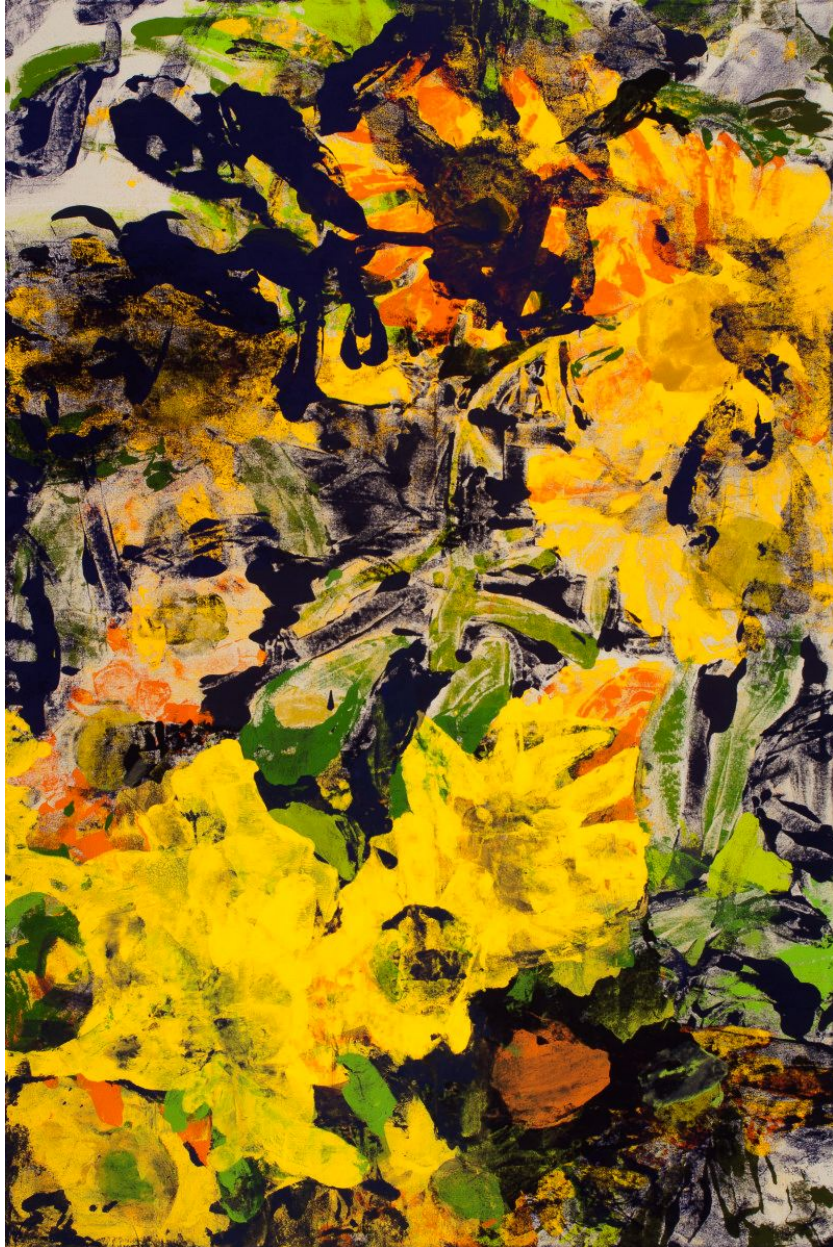

BERRY ■ CAMPBELL

Eric Dever, *August 13th*, 2016
Oil on canvas, 72 x 48 in. (182.9 x 121.9 cm)
DEV-00077