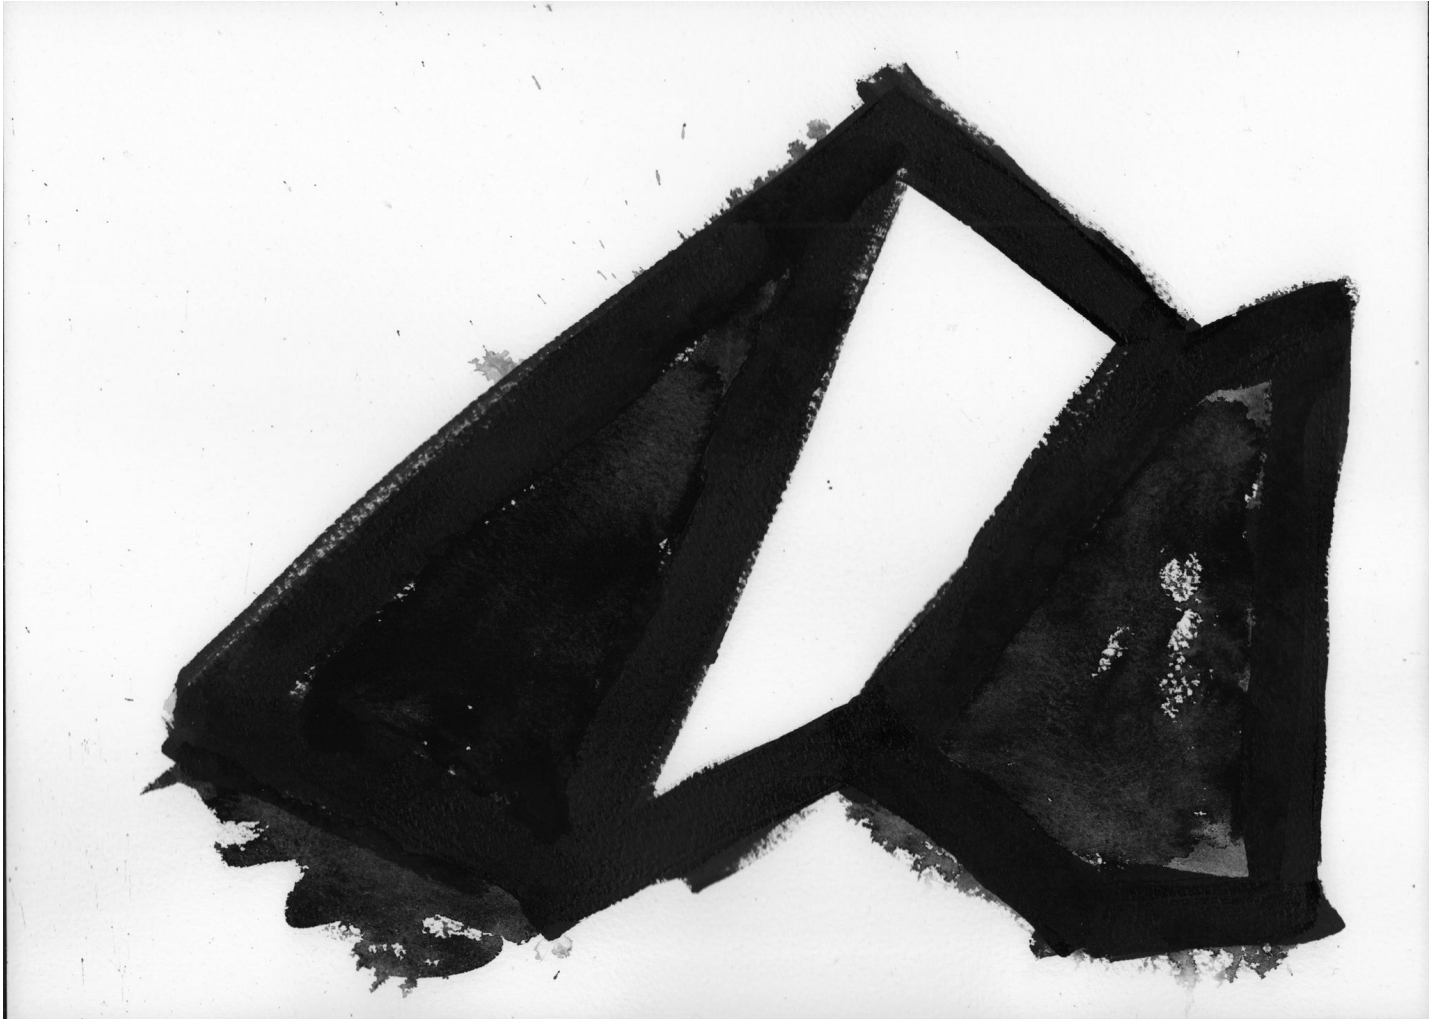

BERRY ■ CAMPBELL

Ken Greenleaf, #5, 2017

Acrylic and gouache on paper, 10 x 14 in. (25.4 x 35.6 cm)

GRE-00037