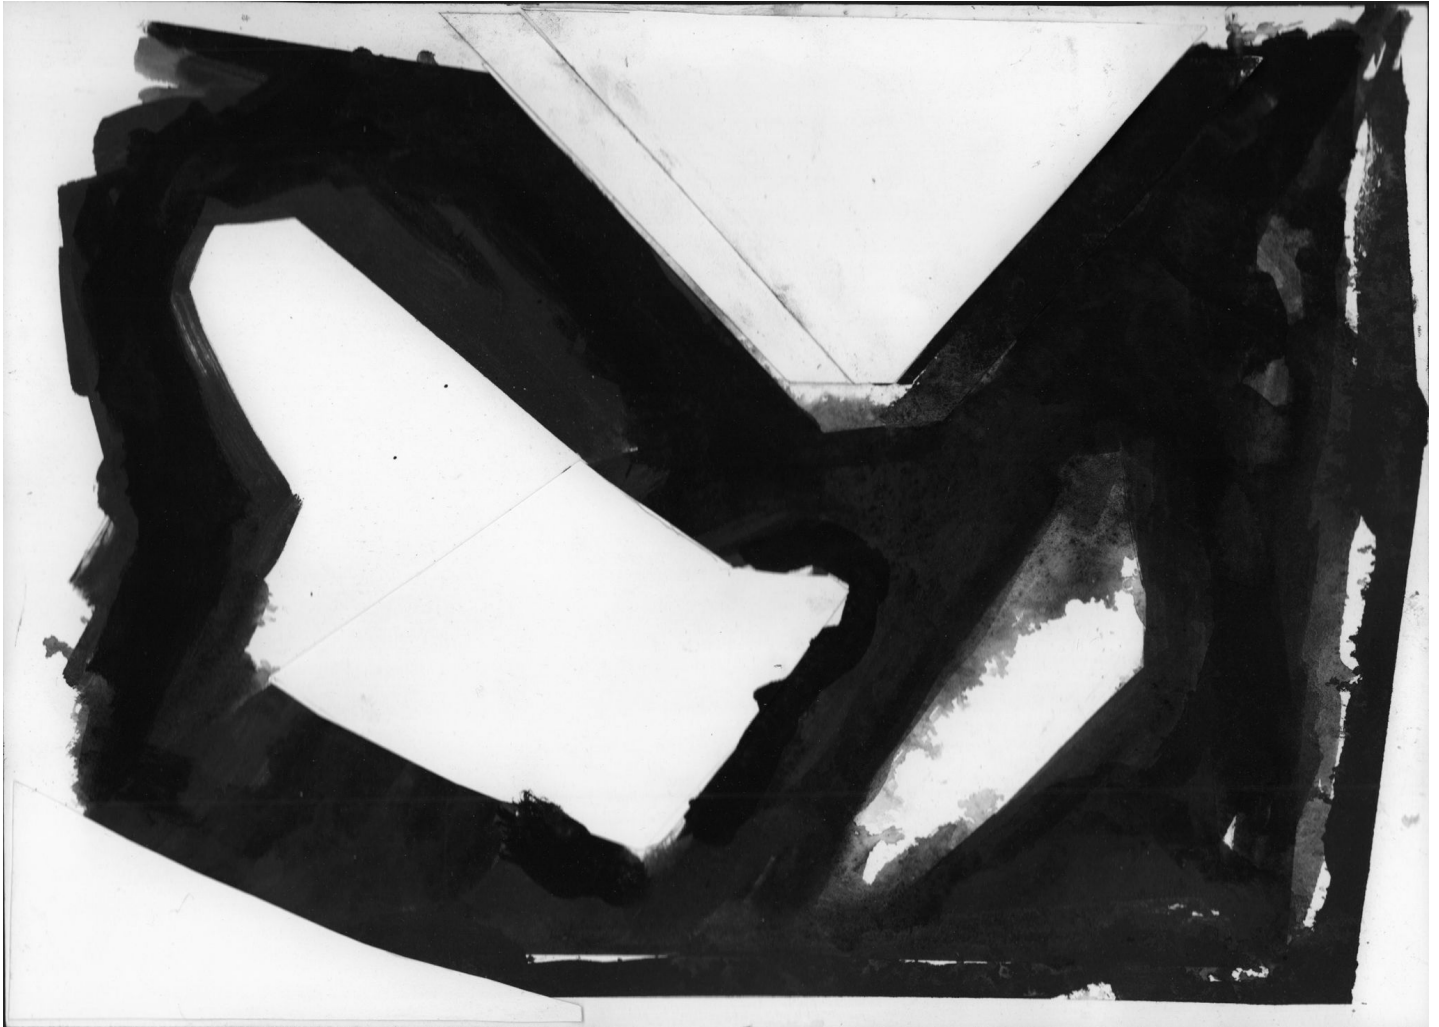

BERRY ■ CAMPBELL

Ken Greenleaf, #2, 2017

Acrylic, collage and gouache on paper, 10 x 14 in. (25.4 x 35.6 cm)

GRE-00034