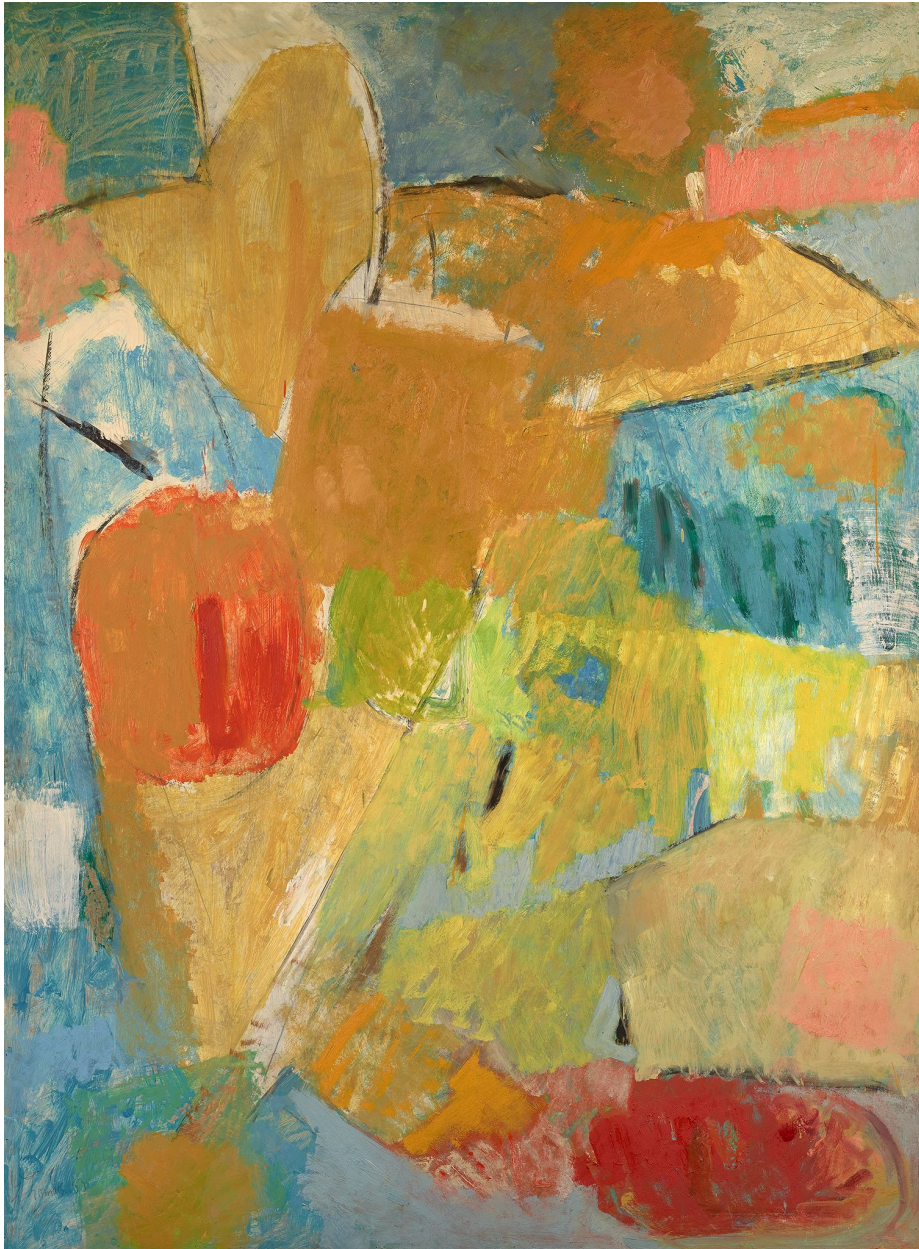

BERRY ■ CAMPBELL

Yvonne Thomas, *Summer Day II* | *SOLD*, 1952
Oil on canvas, 48 x 64 in. (121.9 x 162.6 cm)
THO-00005