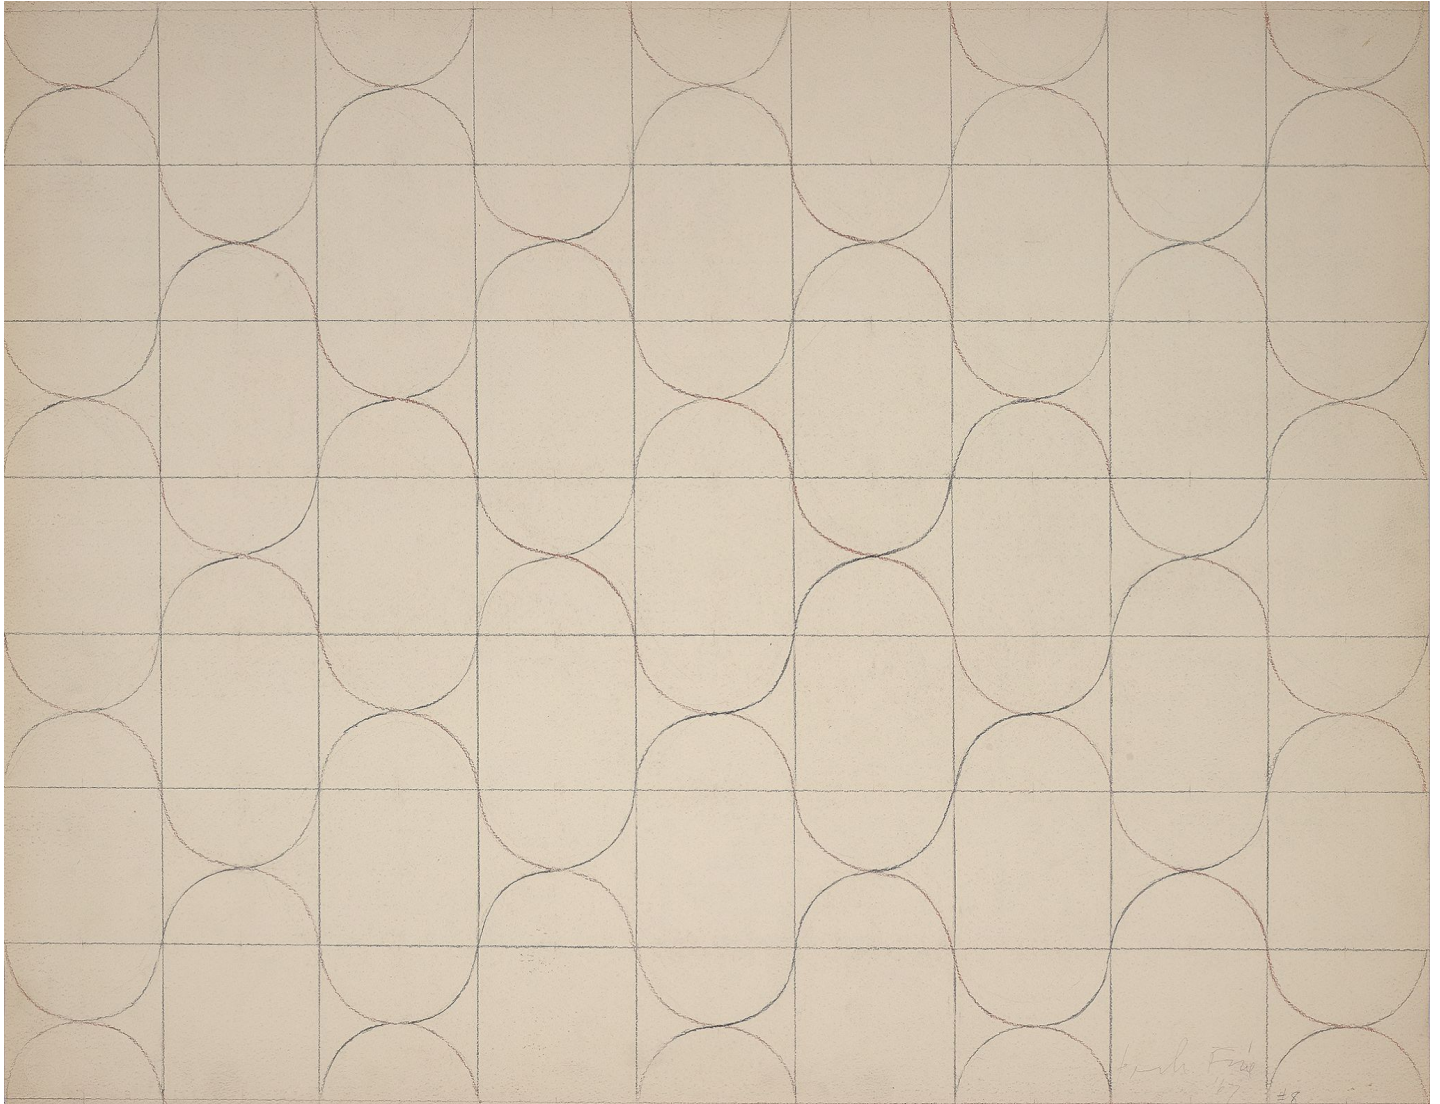

# BERRY ■ CAMPBELL

Perle Fine, *Untitled #8* | SOLD, 1967

Black and brown pencil on paper, 22 x 28 in. (55.9 x 71.1 cm)

FIN-00008