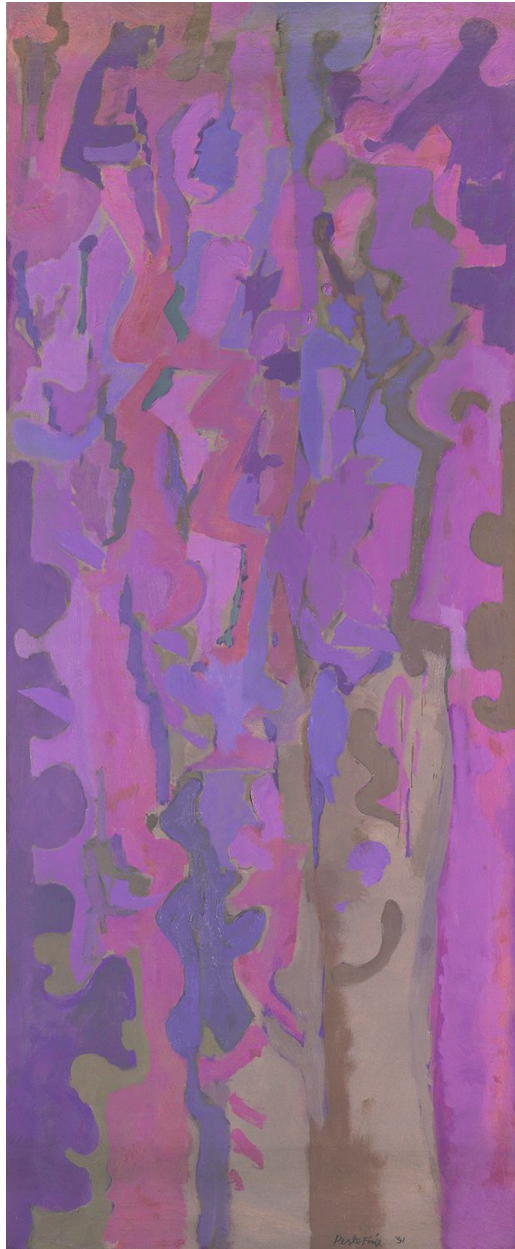

BERRY ■ CAMPBELL

Perle Fine, Red and Blue Waterfall | SOLD,
1951

Oil on canvas, 70 1/4 x 29 in. (178.4 x 73.7
cm)

FIN-00054