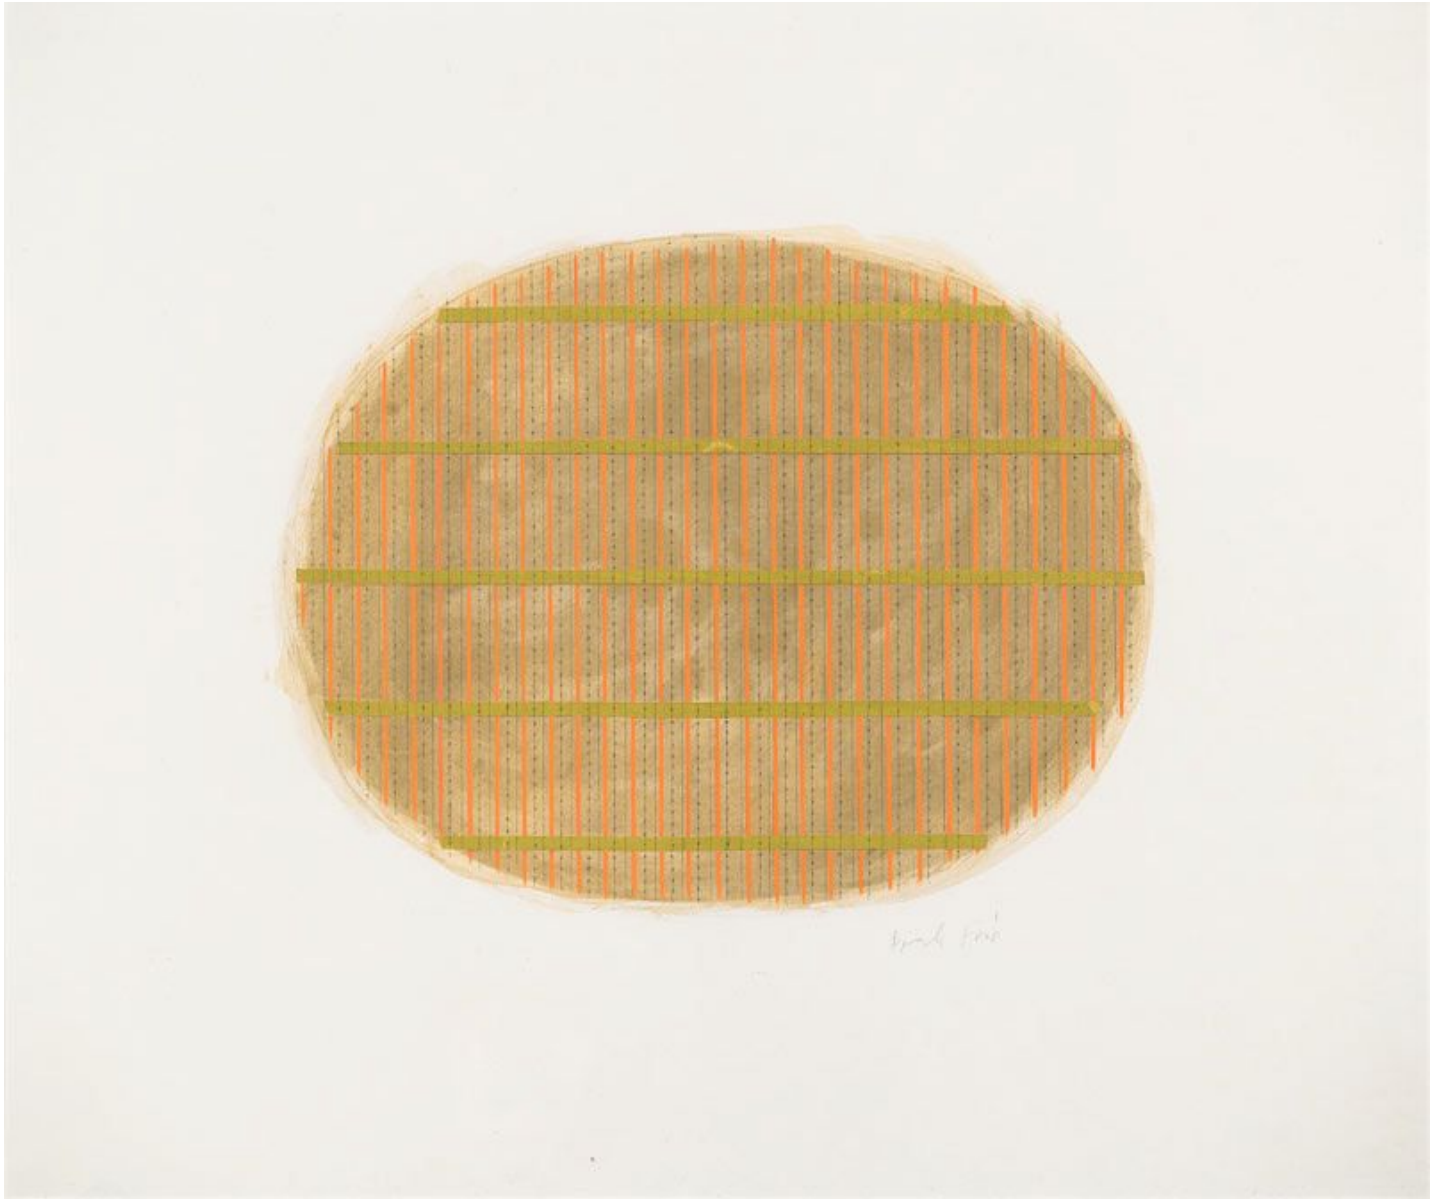

BERRY ■ CAMPBELL

Perle Fine, *Green Gold* | *SOLD*, c. 1970
Acrylic and collage on canvas, 20 x 24 in. (50.8 x 61 cm)
FIN-00010