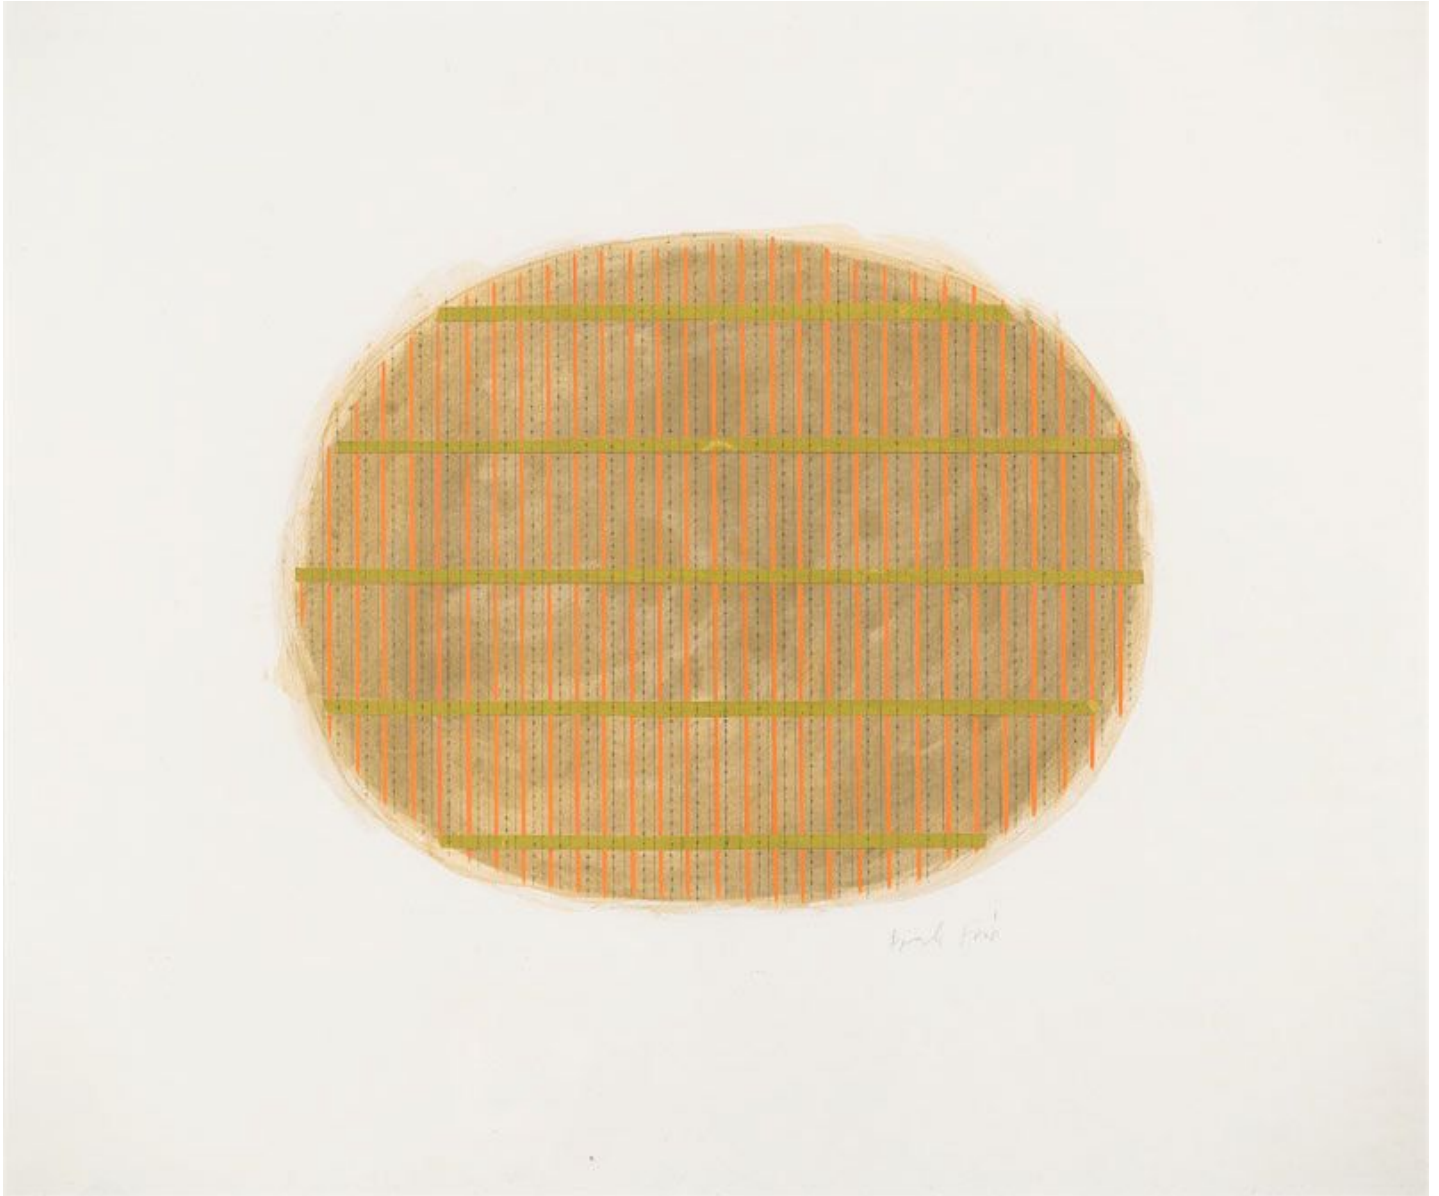

BERRY ■ CAMPBELL

Perle Fine, *Green Gold* | SOLD, c. 1970
Acrylic and collage on canvas, 20 x 24 in. (50.8 x 61 cm)
FIN-00010