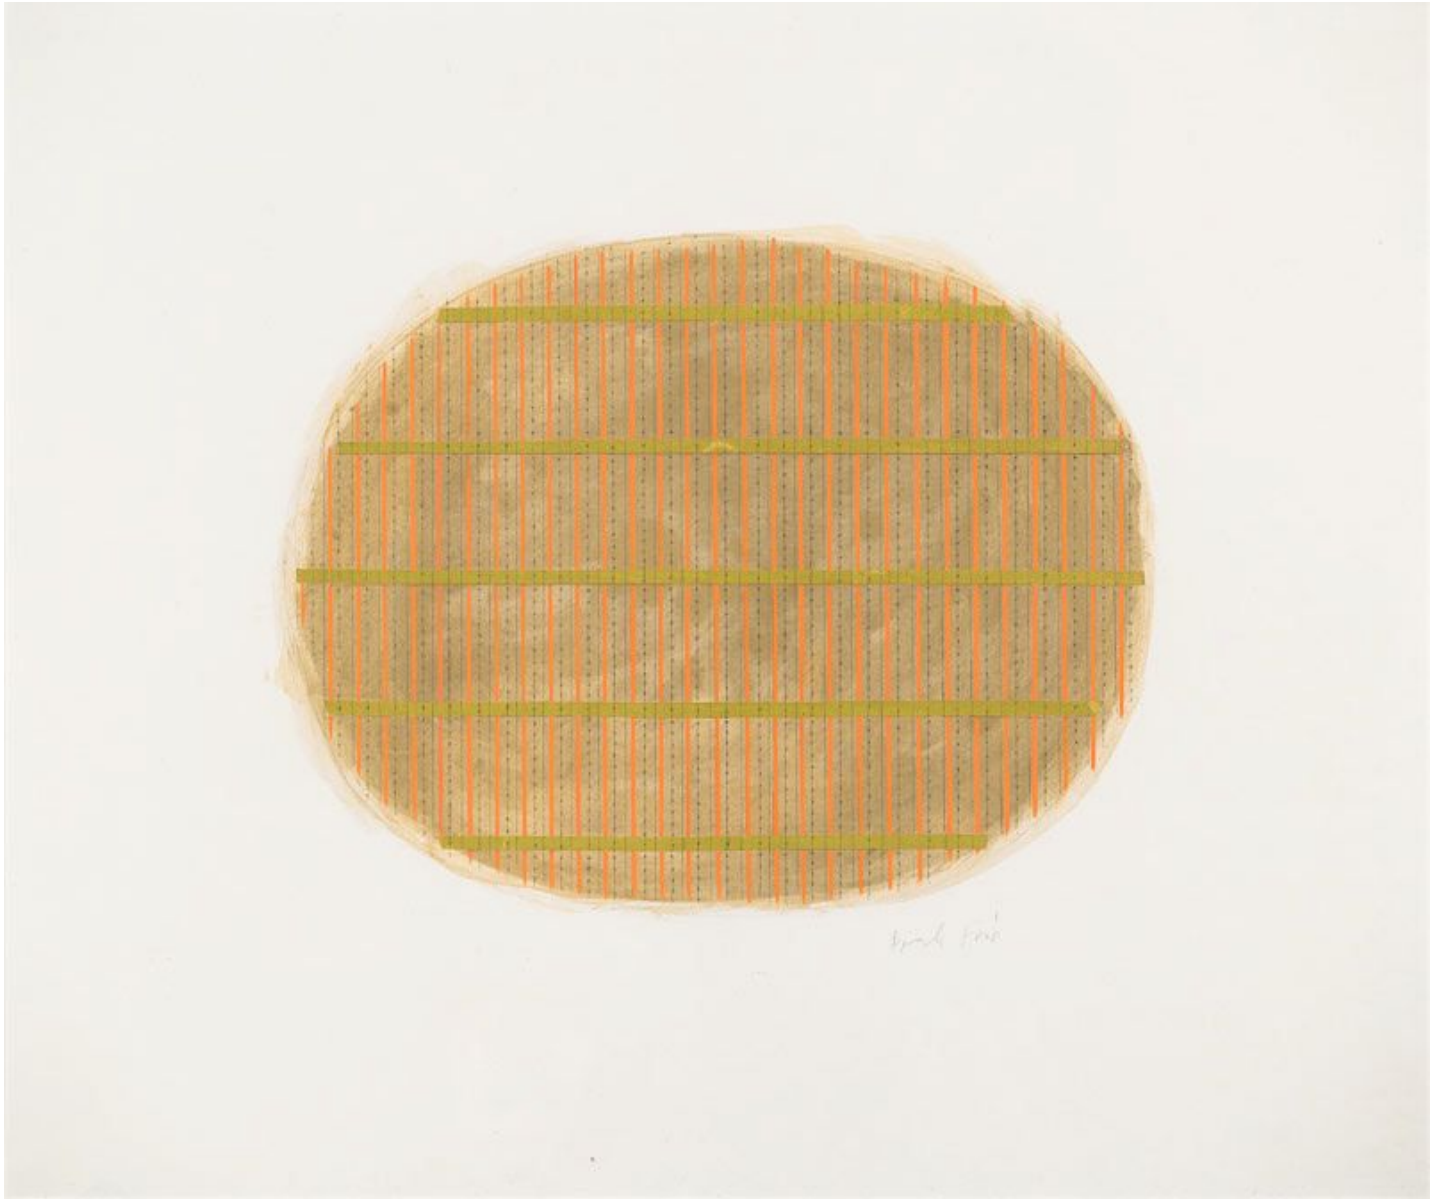

# BERRY ■ CAMPBELL

Perle Fine, *Green Gold* | *SOLD*, c. 1970  
Acrylic and collage on canvas, 20 x 24 in. (50.8 x 61 cm)  
FIN-00010