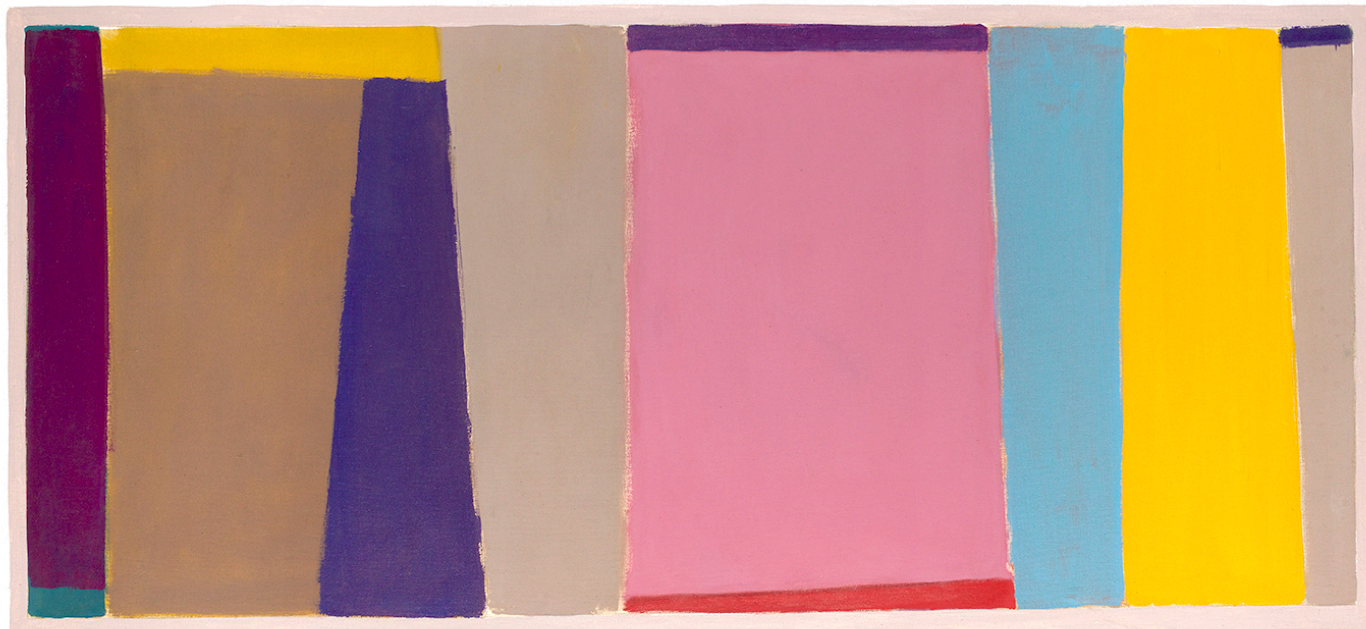

BERRY ■ CAMPBELL

John Opper, *Untitled | SOLD*, 1966
Acrylic on canvas, 33 x 69 in. (83.8 x 175.3 cm)
OPP-00001