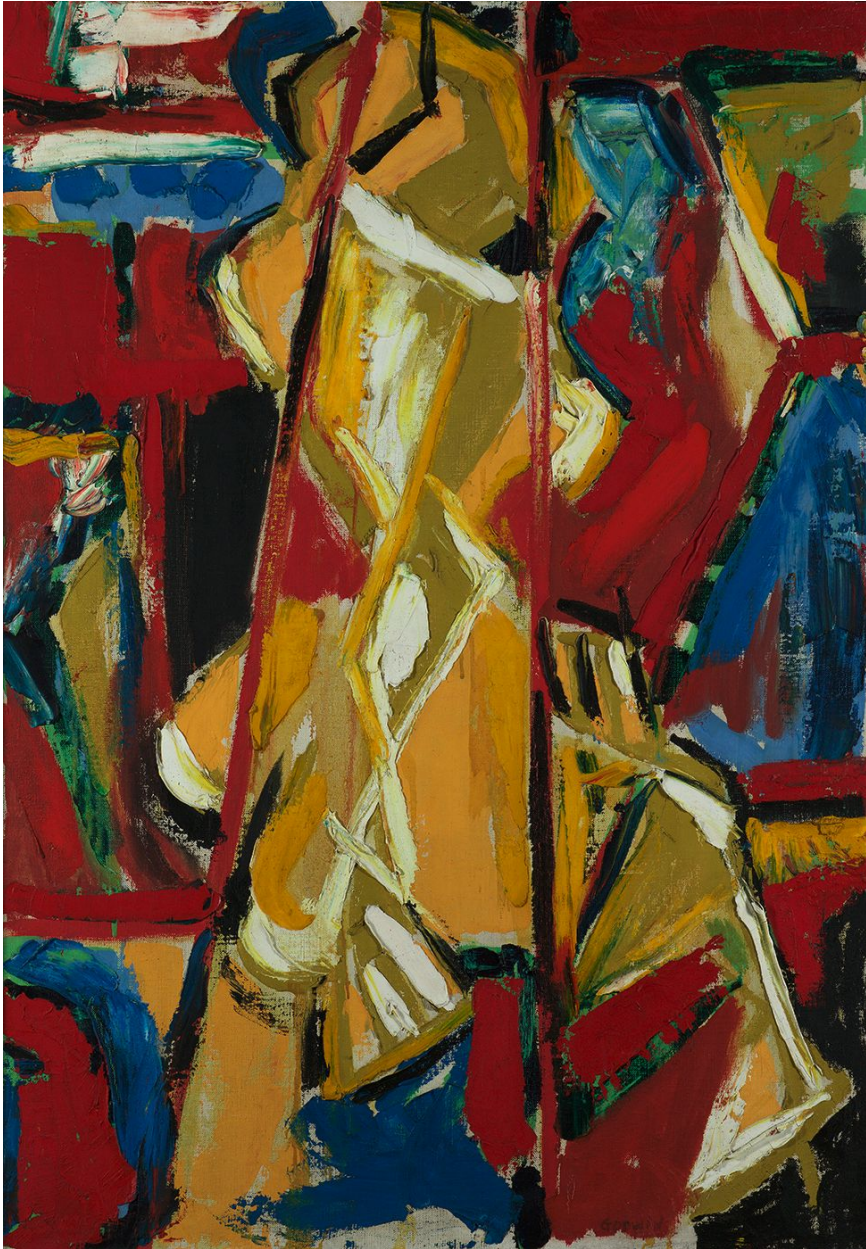

BERRY ■ CAMPBELL

Judith Godwin, *Yellow Figure* | SOLD, 1953
Oil on canvas, 40 1/4 x 28 1/2 in. (102.2 x 72.4 cm)
GOD-00027