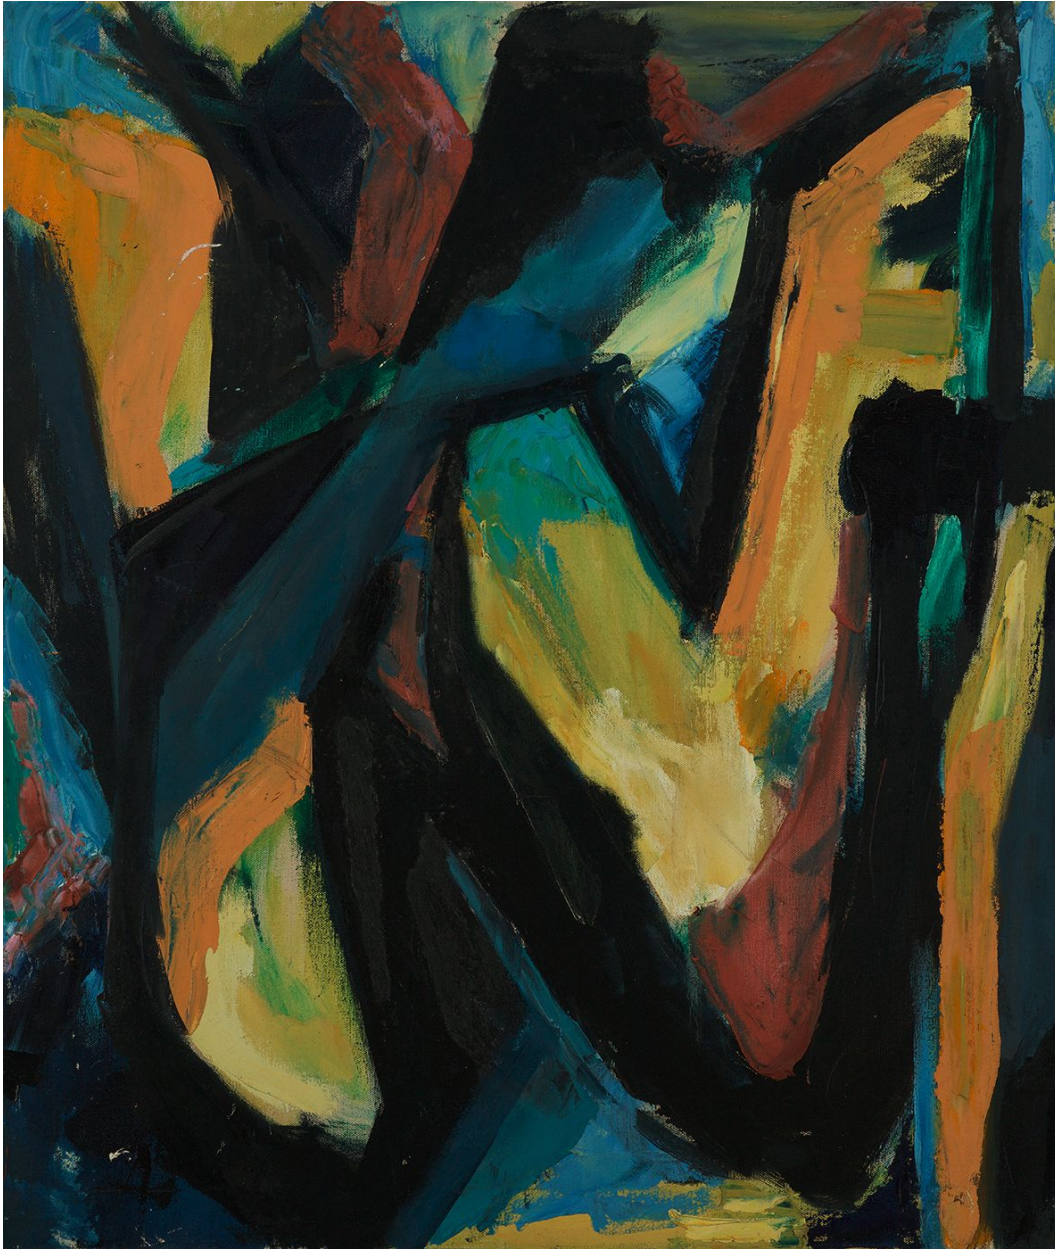

# BERRY ■ CAMPBELL

Judith Godwin, *Yellow Strokes* | SOLD, c. 1955  
Oil on canvas, 30 x 25 in. (76.2 x 63.5 cm)  
GOD-00033