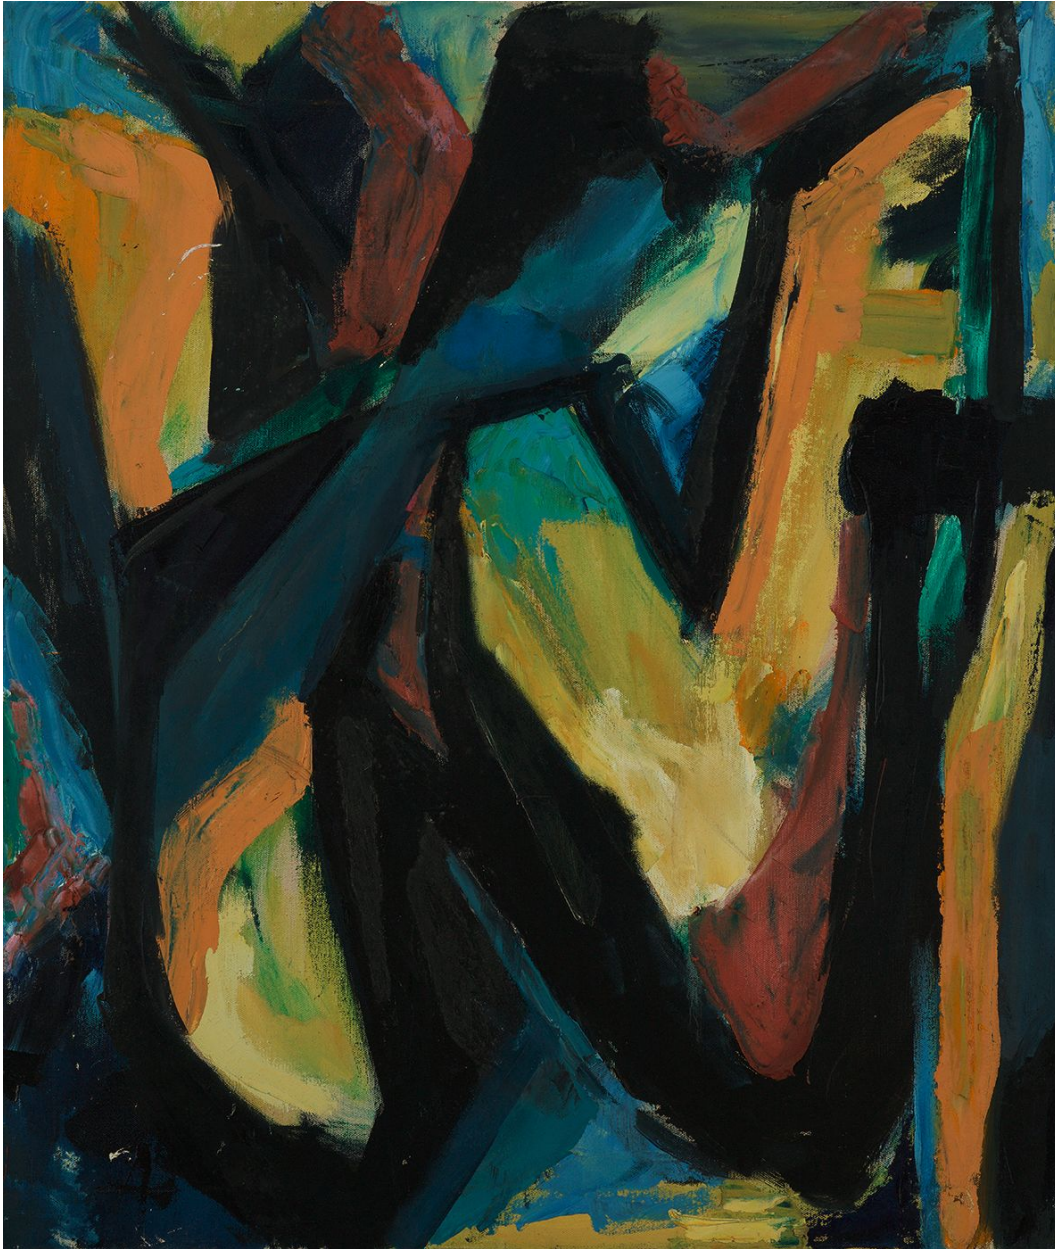

BERRY ■ CAMPBELL

Judith Godwin, *Yellow Strokes* | SOLD, c. 1955
Oil on canvas, 30 x 25 in. (76.2 x 63.5 cm)
GOD-00033