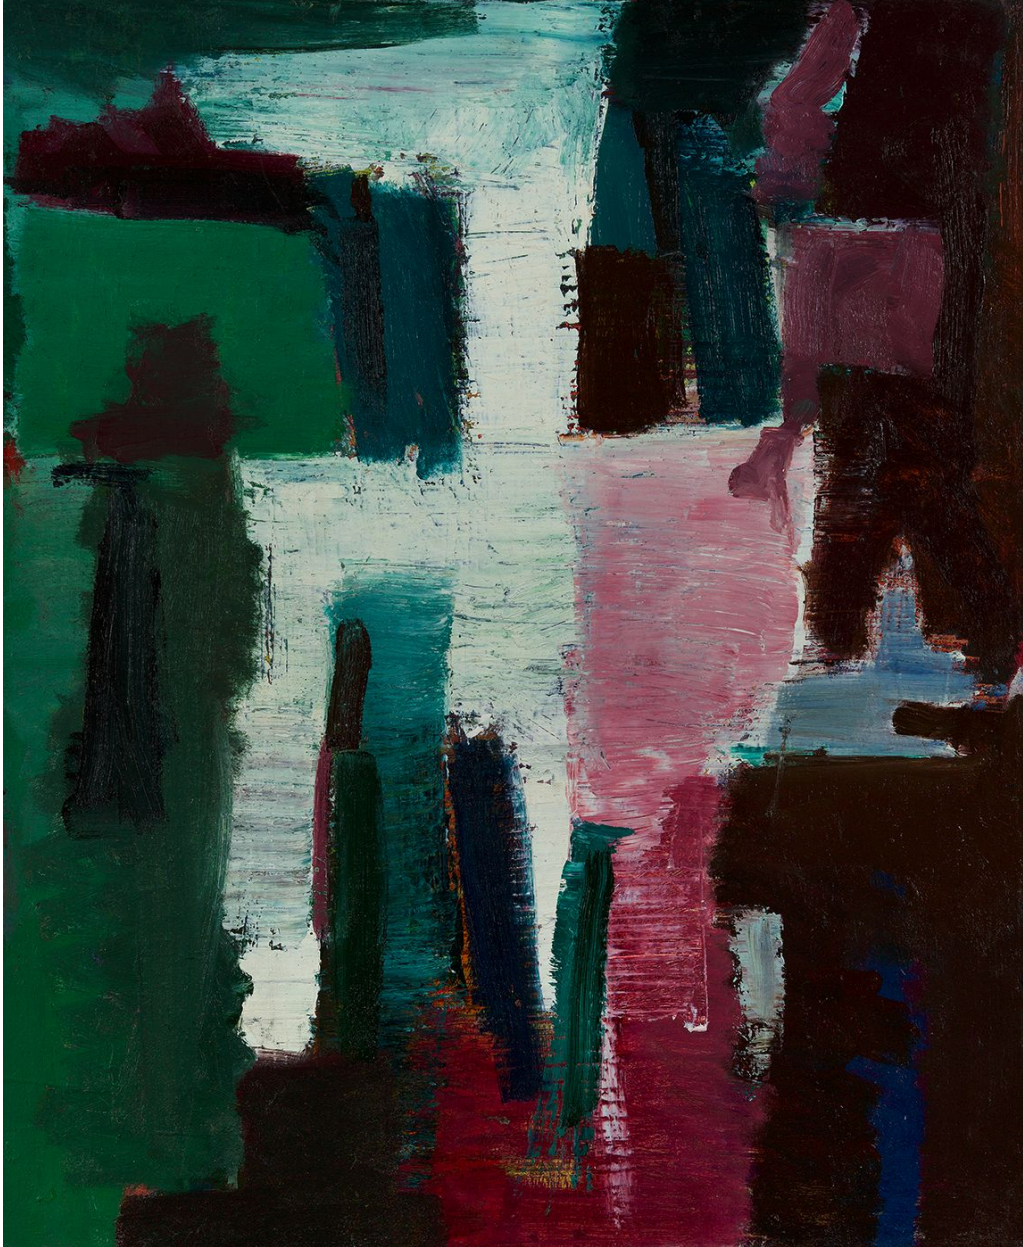

BERRY ■ CAMPBELL

Stephen Pace, *Untitled* | SOLD, 1950
Oil on canvas, 32 x 26 in. (81.3 x 66 cm)
PAC-00173