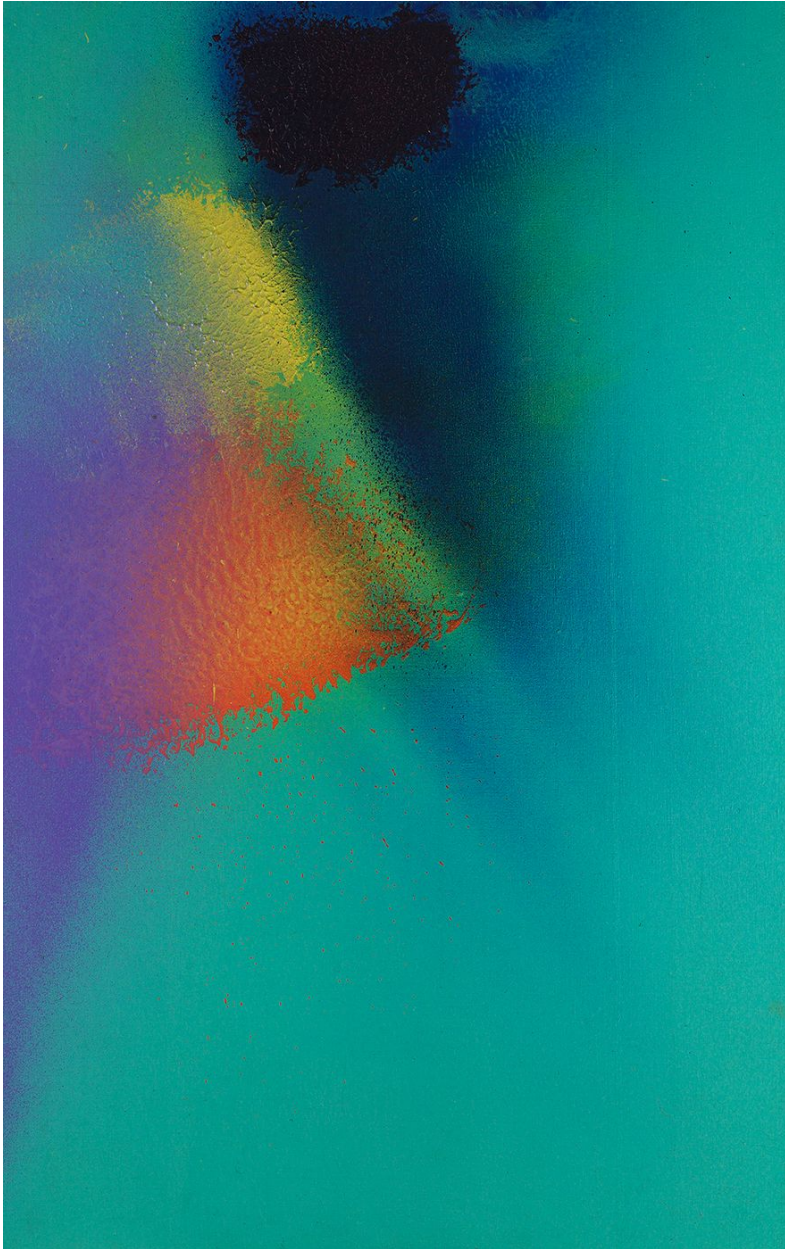

# BERRY ■ CAMPBELL

Albert Stadler, *Horizon*, 1972  
Acrylic on canvas, 48 3/4 x 30 7/8 in. (123.8 x 78.4  
cm)  
STA-00027