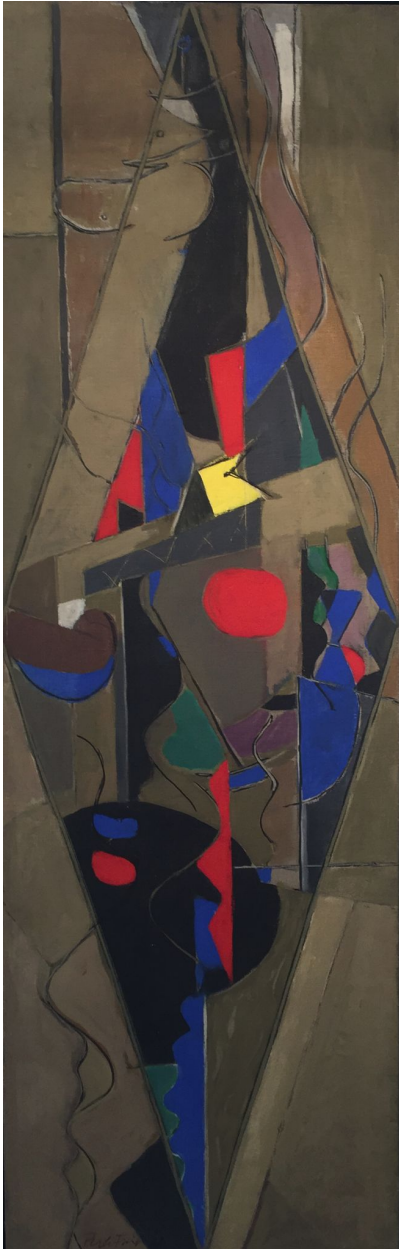

# BERRY ■ CAMPBELL

Perle Fine, *Spinning Figure* | SOLD, 1949  
Oil on canvas, 42 x 14 in. (106.7 x 35.6 cm)  
FIN-00036