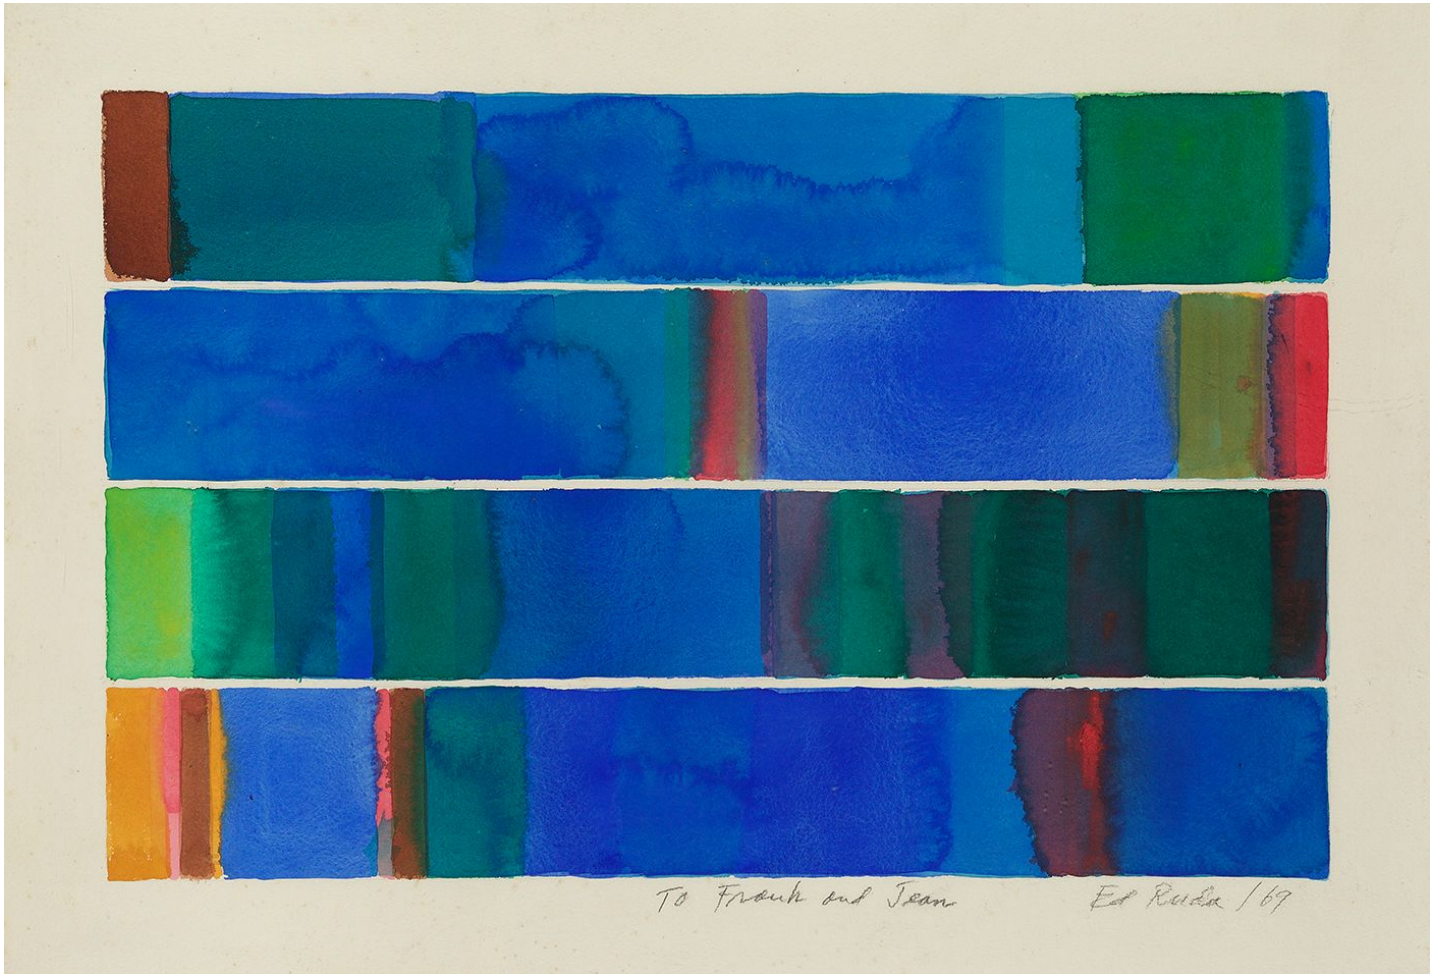

BERRY ■ CAMPBELL

Edwin Ruda, *Untitled*, 1969
Watercolor on paper, 19 1/4 x 27 1/2 in. (48.9 x 69.8 cm)
RUD-00020