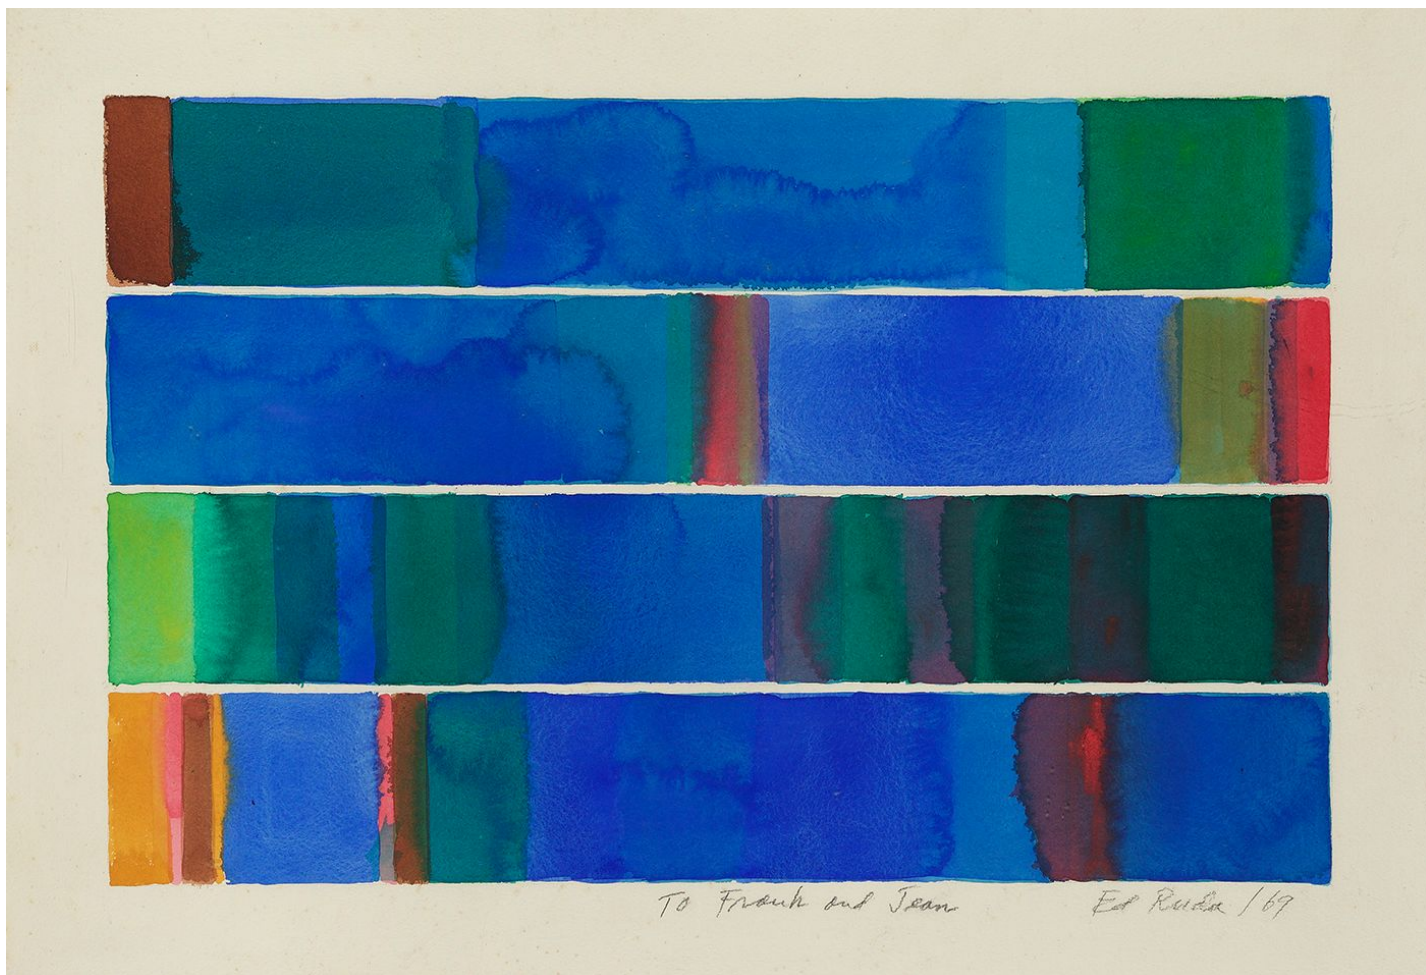

BERRY ■ CAMPBELL

Edwin Ruda, *Untitled* | SOLD, 1969
Watercolor on paper, 19 1/4 x 27 1/2 in. (48.9 x 69.8 cm)
RUD-00020