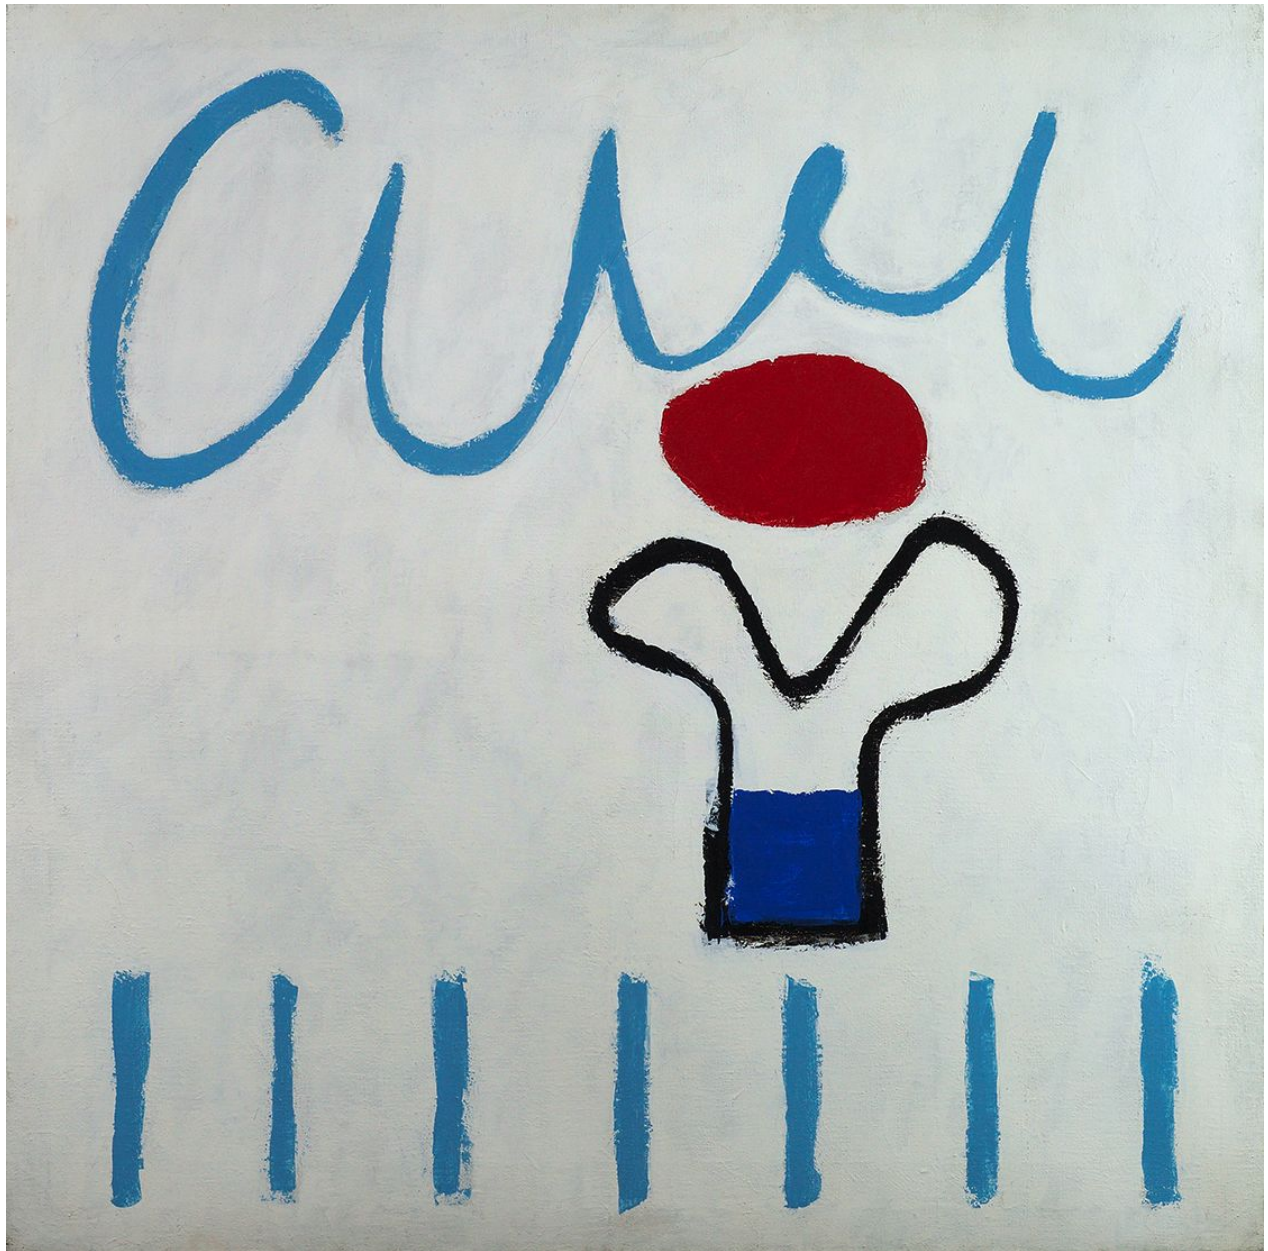

BERRY ■ CAMPBELL

Raymond Hendler, *Romance (No. 14)* | SOLD, 1963
Magna on canvas, 46 x 46 in. (116.8 x 116.8 cm)
HEN-00062