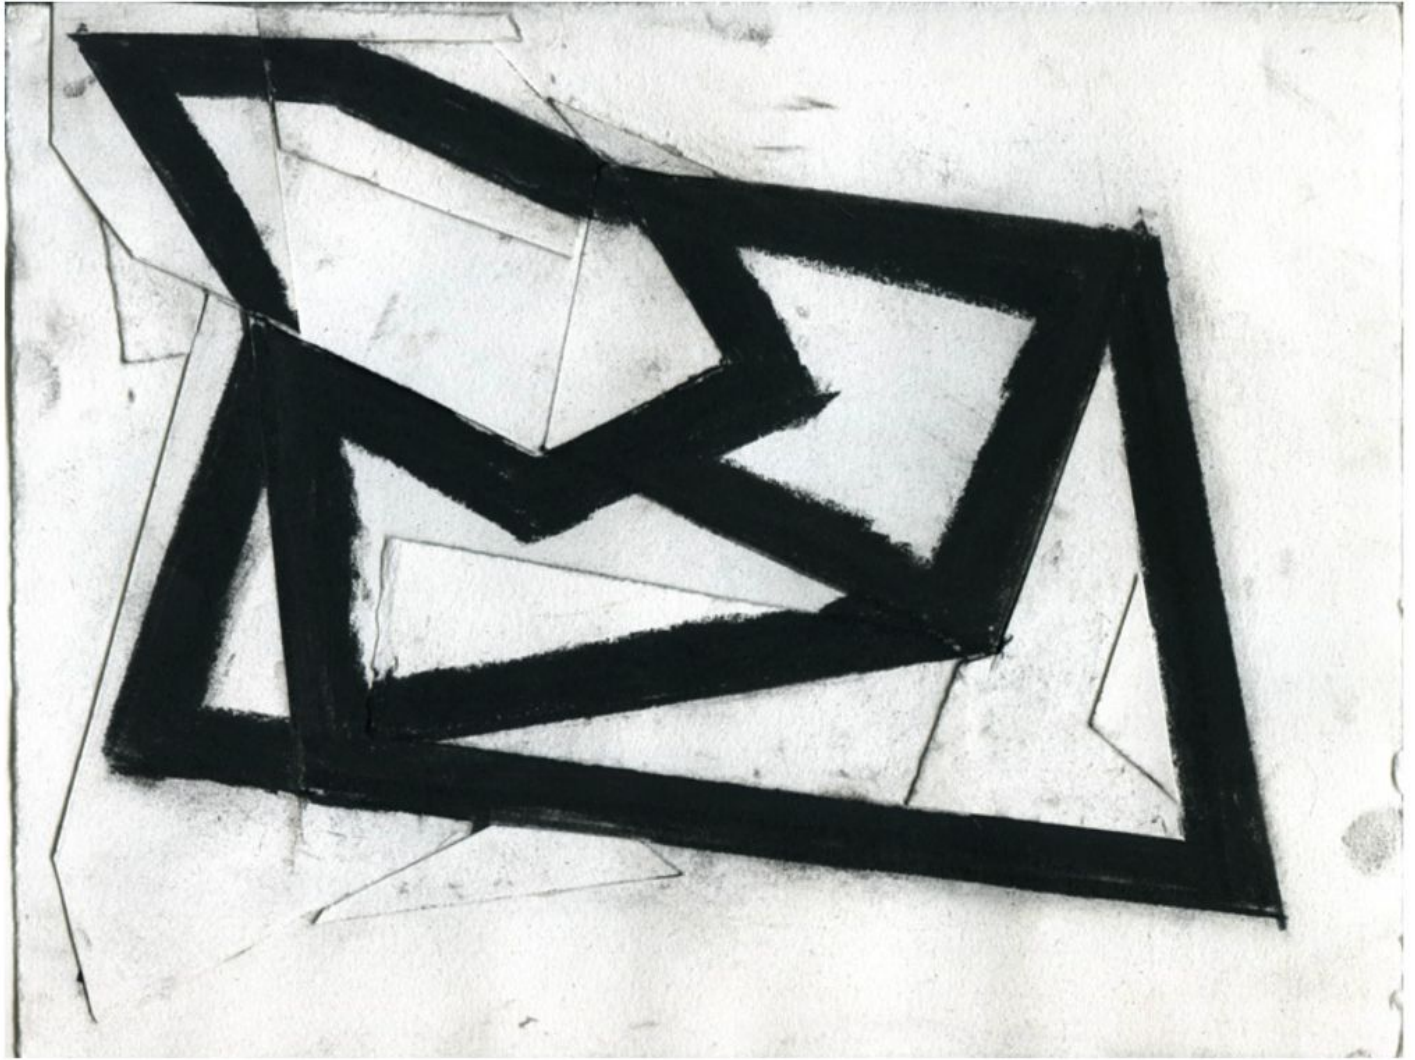

BERRY ■ CAMPBELL

Ken Greenleaf, *Blackwork #9* | SOLD, 2011
Charcoal and collage on paper, 8 1/2 x 11 in. (21.6 x 27.9 cm)
GRE-00010