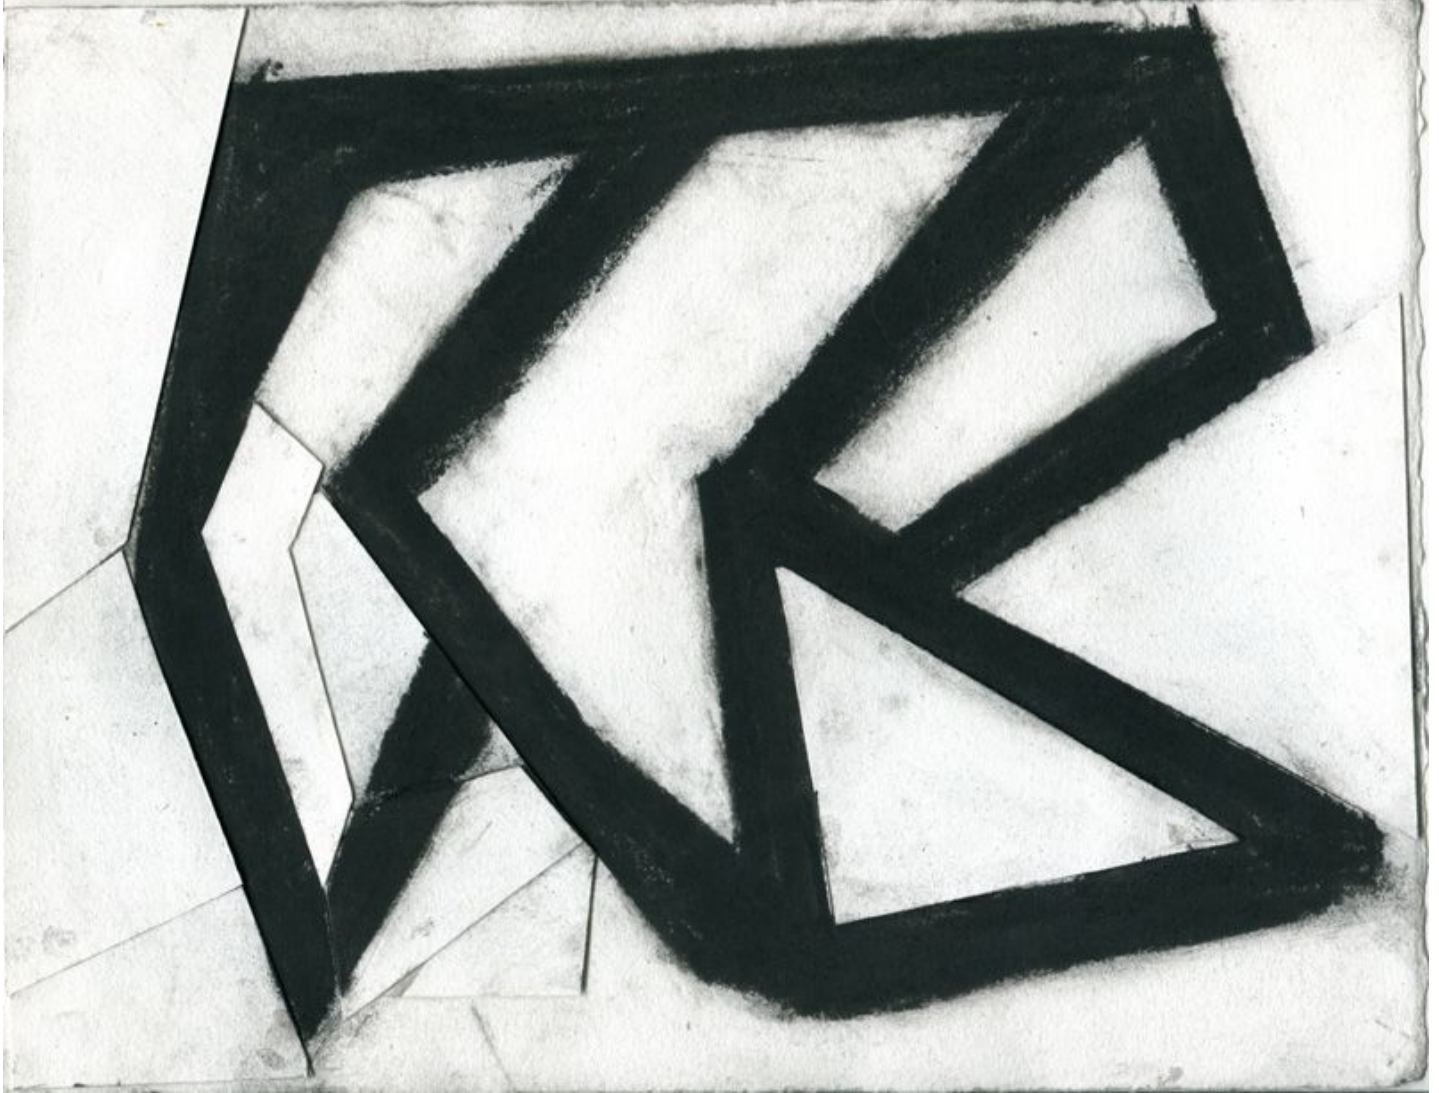

# BERRY ■ CAMPBELL

Ken Greenleaf, *Blackwork #7* | SOLD, 2011  
Charcoal and collage on paper, 8 1/2 x 11 in. (21.6 x 27.9 cm)  
GRE-00009