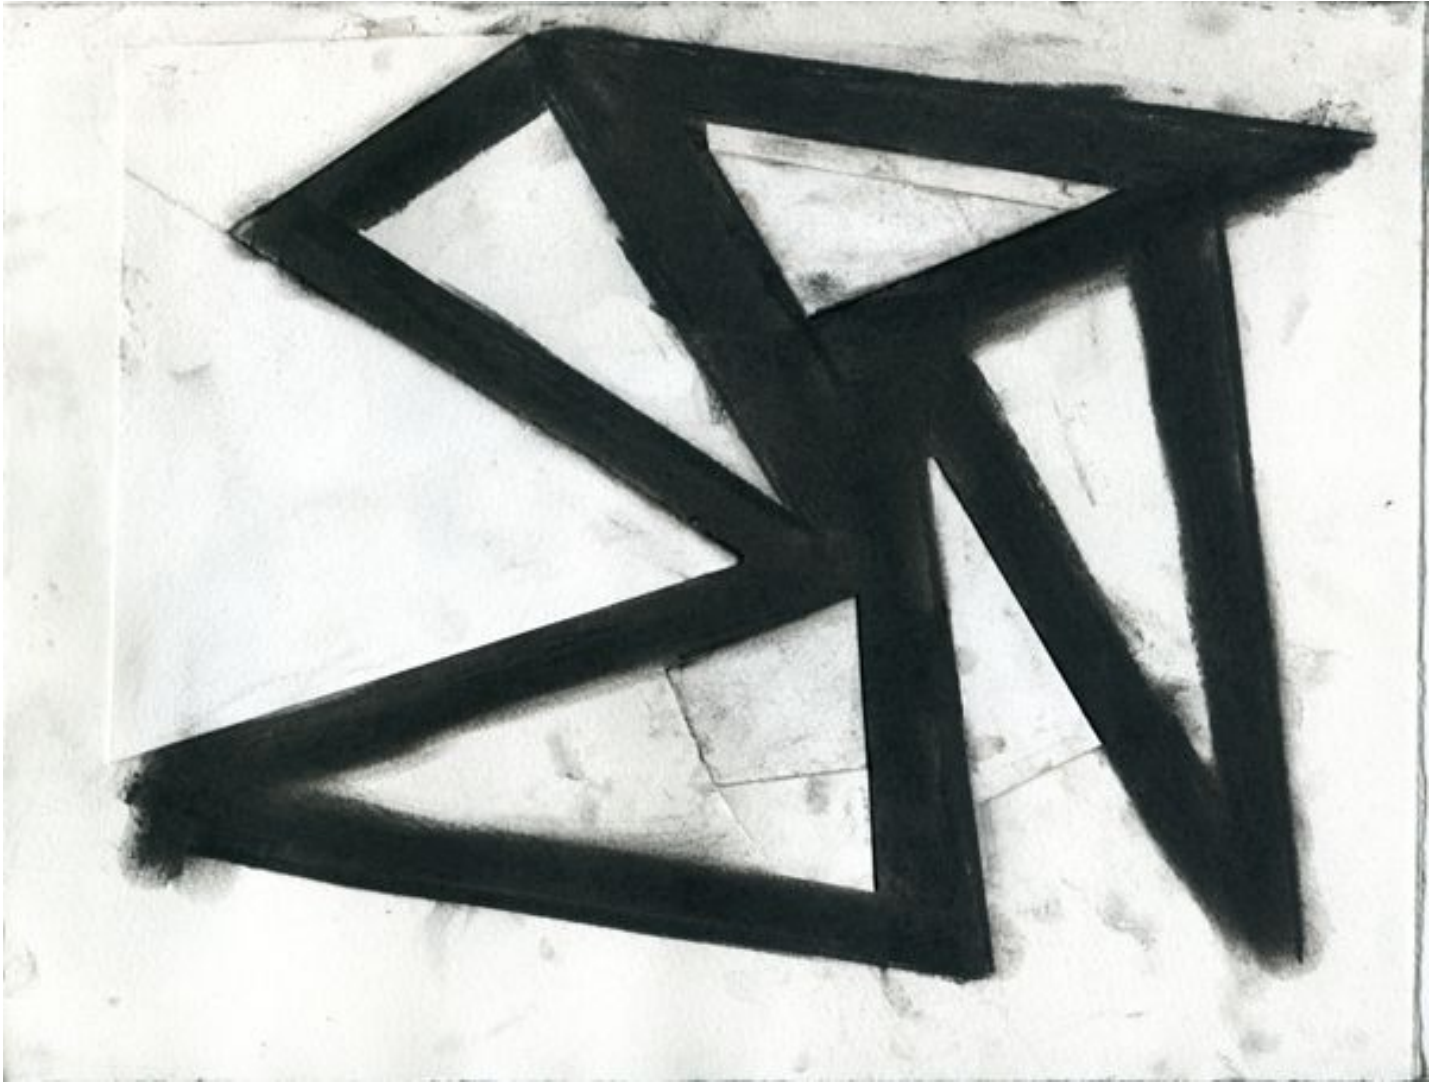

BERRY ■ CAMPBELL

Ken Greenleaf, *Blackwork #2* | SOLD, 2011

Charcoal and collage on paper, 8 1/2 x 11 in. (21.6 x 27.9 cm)

GRE-00011