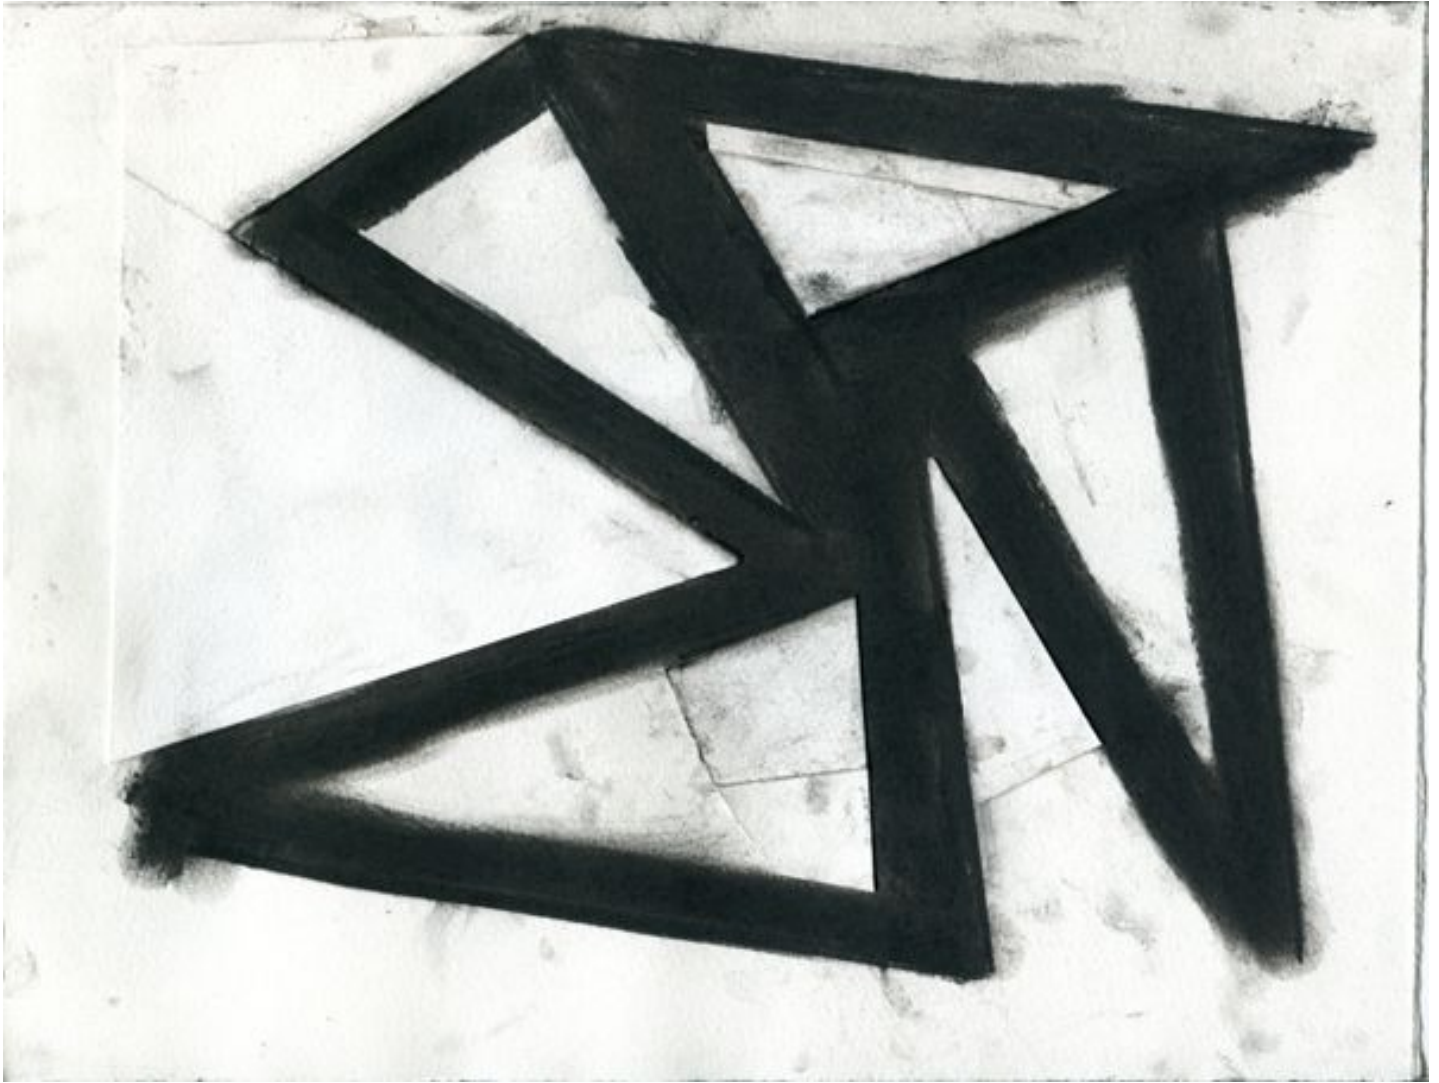

BERRY ■ CAMPBELL

Ken Greenleaf, *Blackwork #2* | SOLD, 2011
Charcoal and collage on paper, 8 1/2 x 11 in. (21.6 x 27.9 cm)
GRE-00011