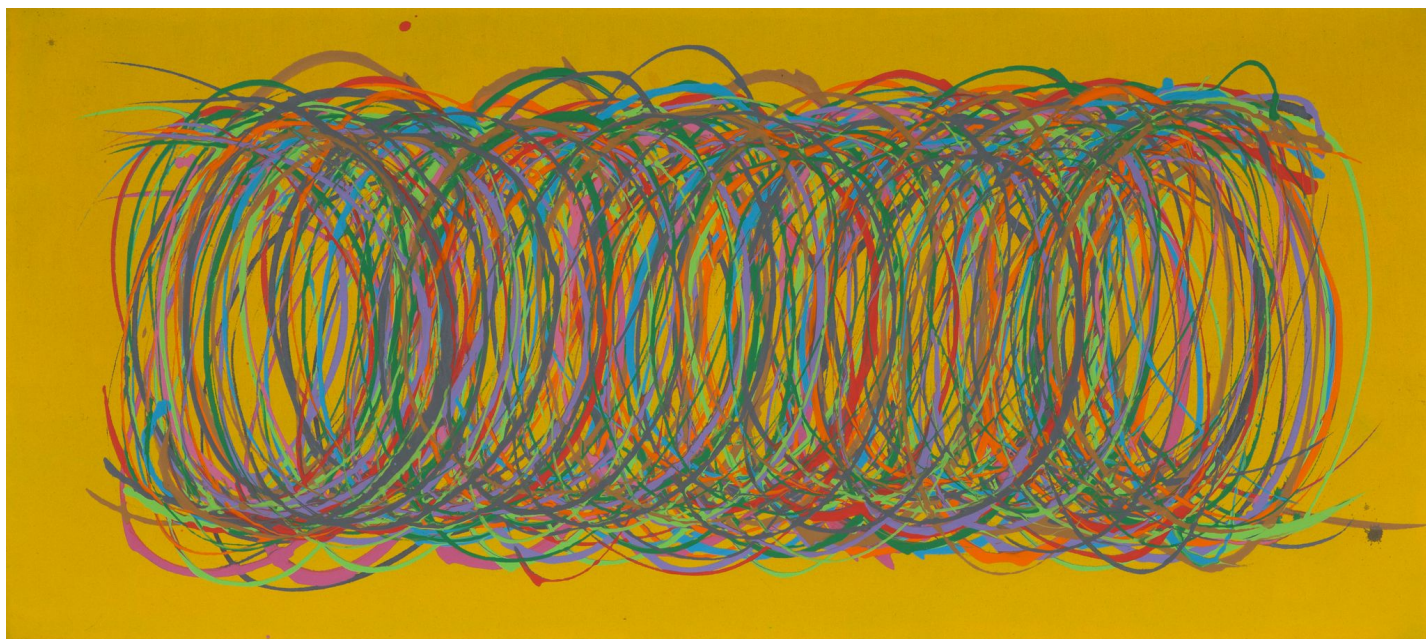

# BERRY ■ CAMPBELL

Dan Christensen, *Green Glow*, 2004  
Acrylic on canvas, 26 x 58 in. (66 x 147.3 cm)  
CHR-00180