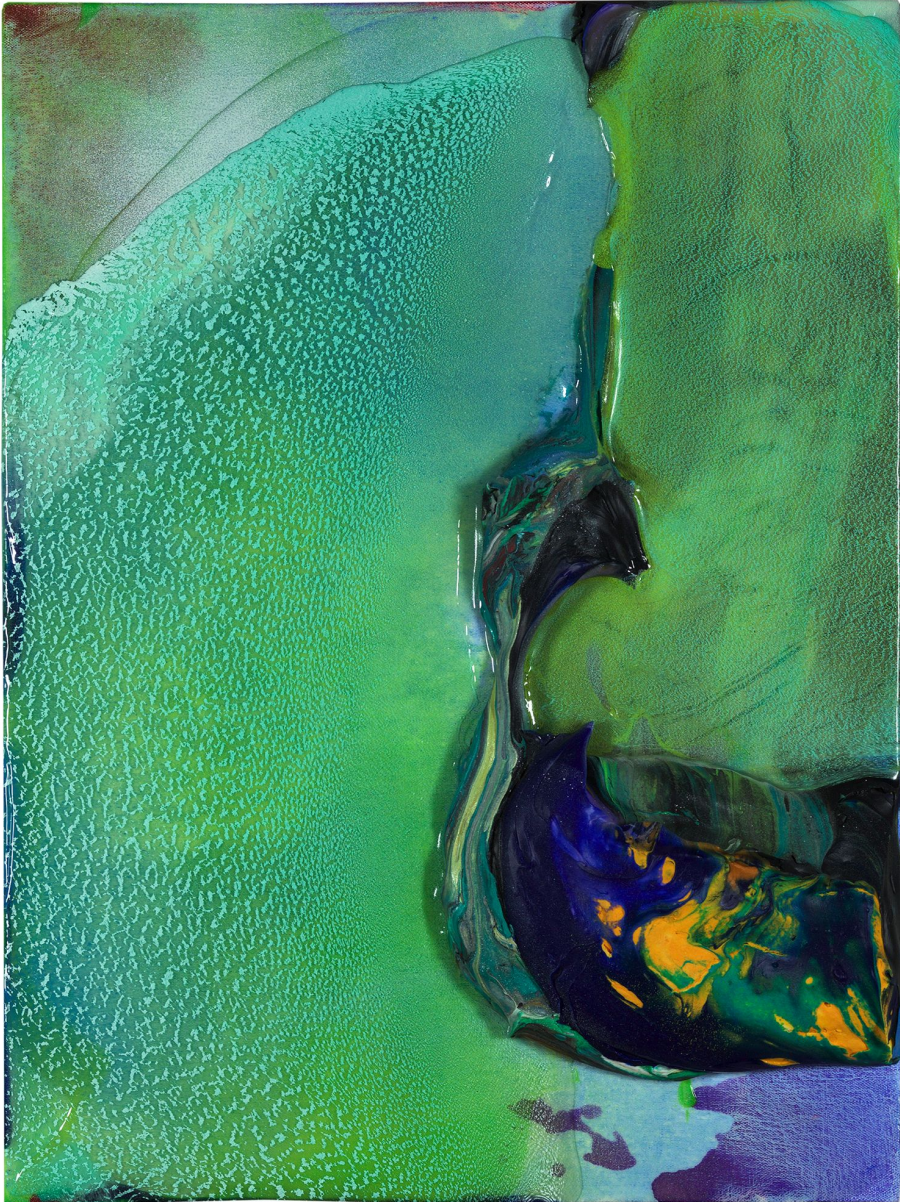

# BERRY ■ CAMPBELL

James Walsh, *Green Space*, 2015  
Acrylic on canvas, 24 x 18 in. (61 x 45.7 cm)  
WAL-00025