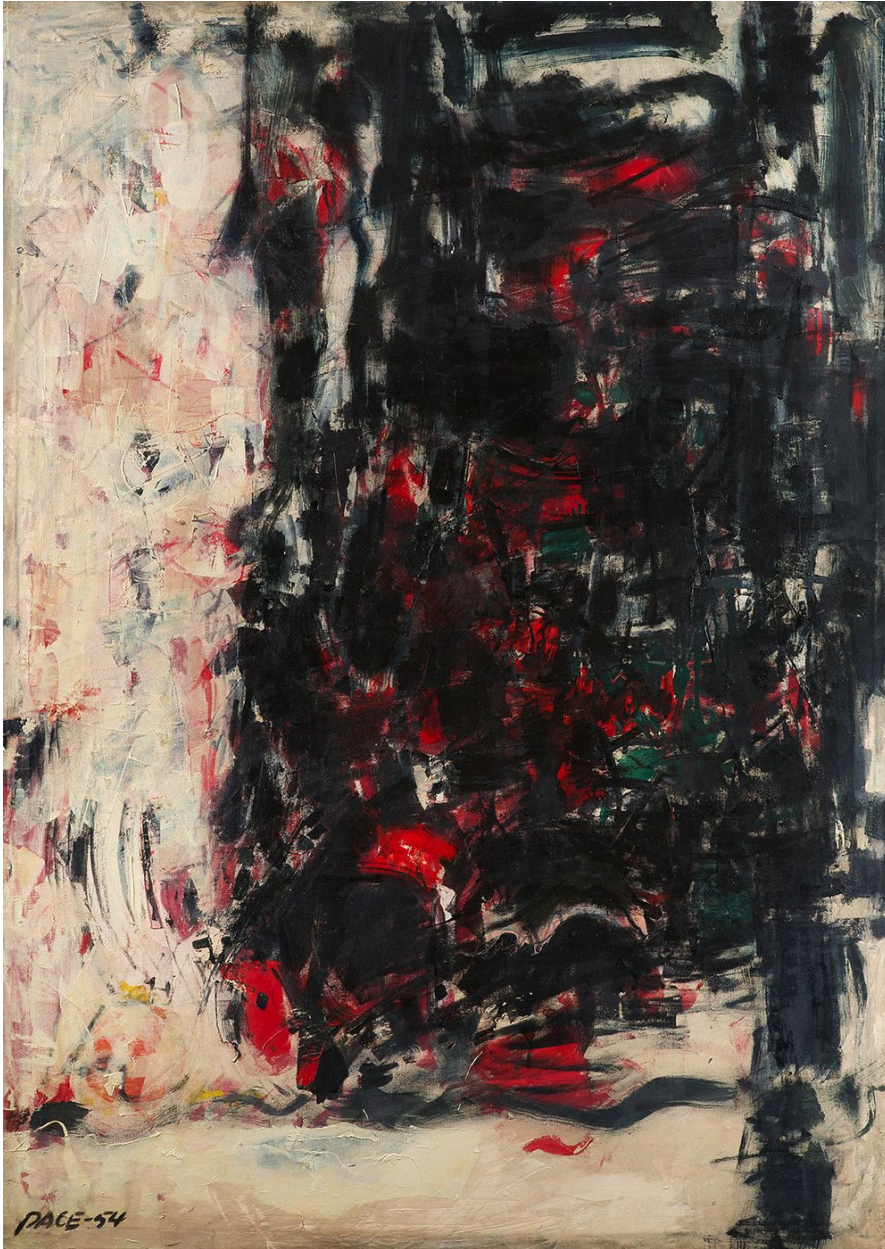

# BERRY ■ CAMPBELL

Stephen Pace, *Untitled (54-52)* | SOLD, 1954  
Oil on canvas, 56 x 40 in. (142.2 x 101.6 cm)  
PAC-00047