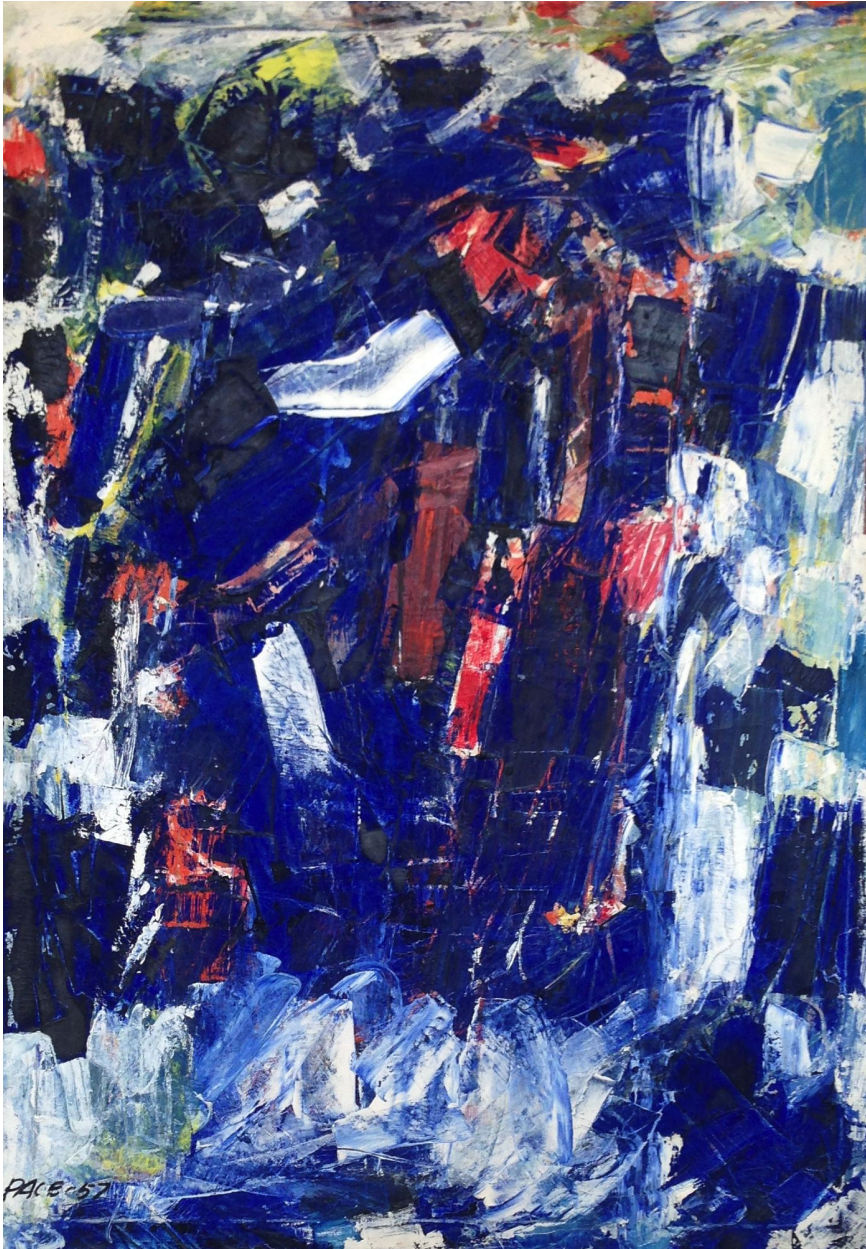

BERRY ■ CAMPBELL

Stephen Pace, *Untitled (57-07)* | SOLD, 1957
Oil on canvas, 50 x 36 in. (127 x 91.4 cm)
PAC-00020