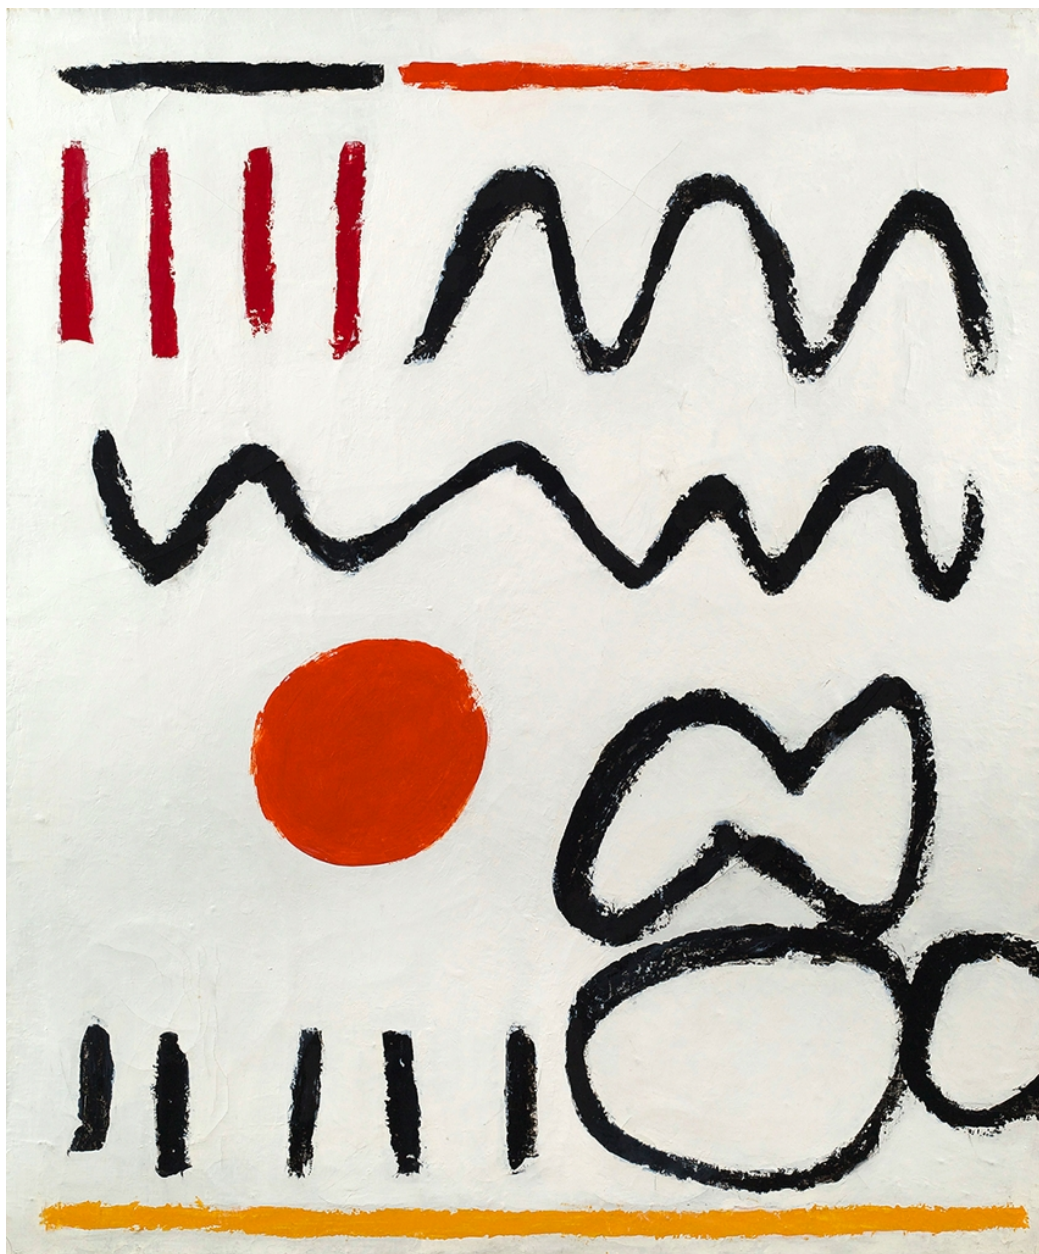

BERRY ■ CAMPBELL

Raymond Hendler, *Promenade (No. 10)* | SOLD, 1963
Magna on canvas, 36 x 30 in. (91.4 x 76.2 cm)
HEN-00019