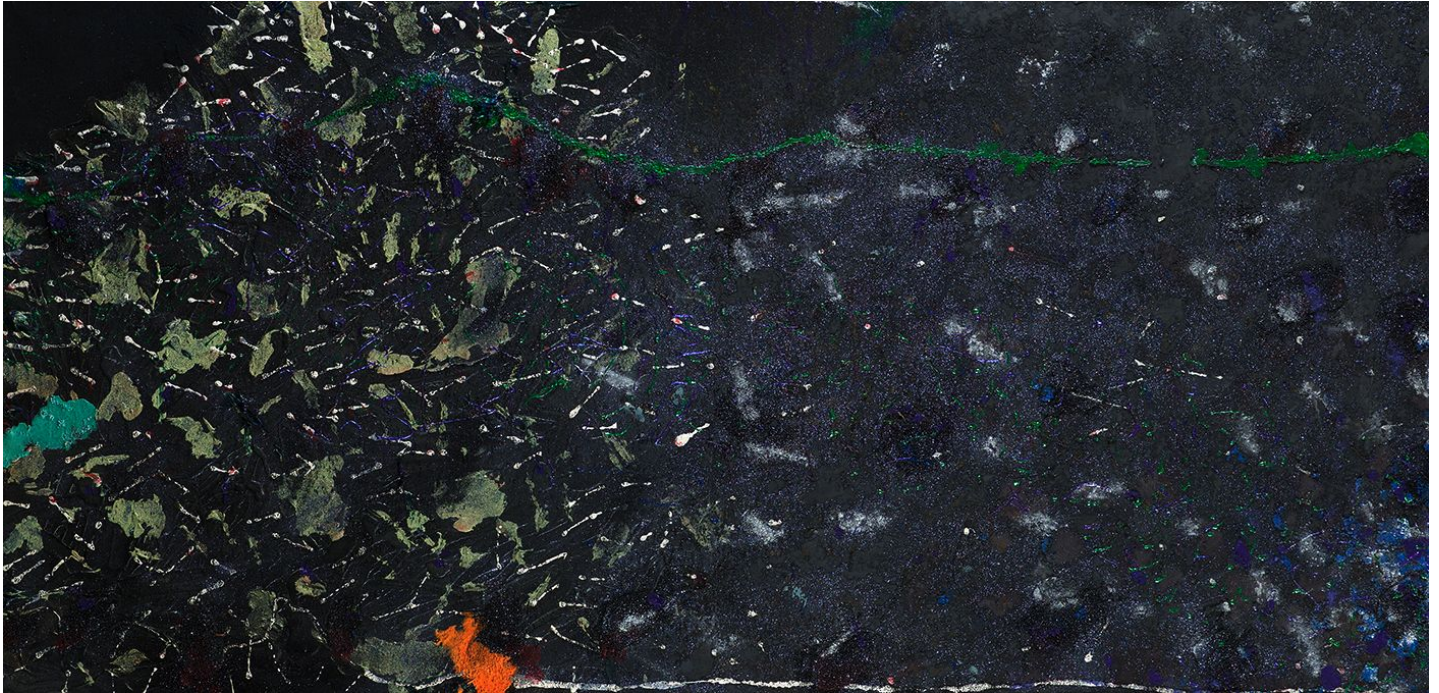

BERRY ■ CAMPBELL

Stanley Boxer, *Thebluestar*, 1994

Oil and mixed media on canvas, 27 3/4 x 56 1/2 in. (70.5 x 143.5 cm)

BOX-00049