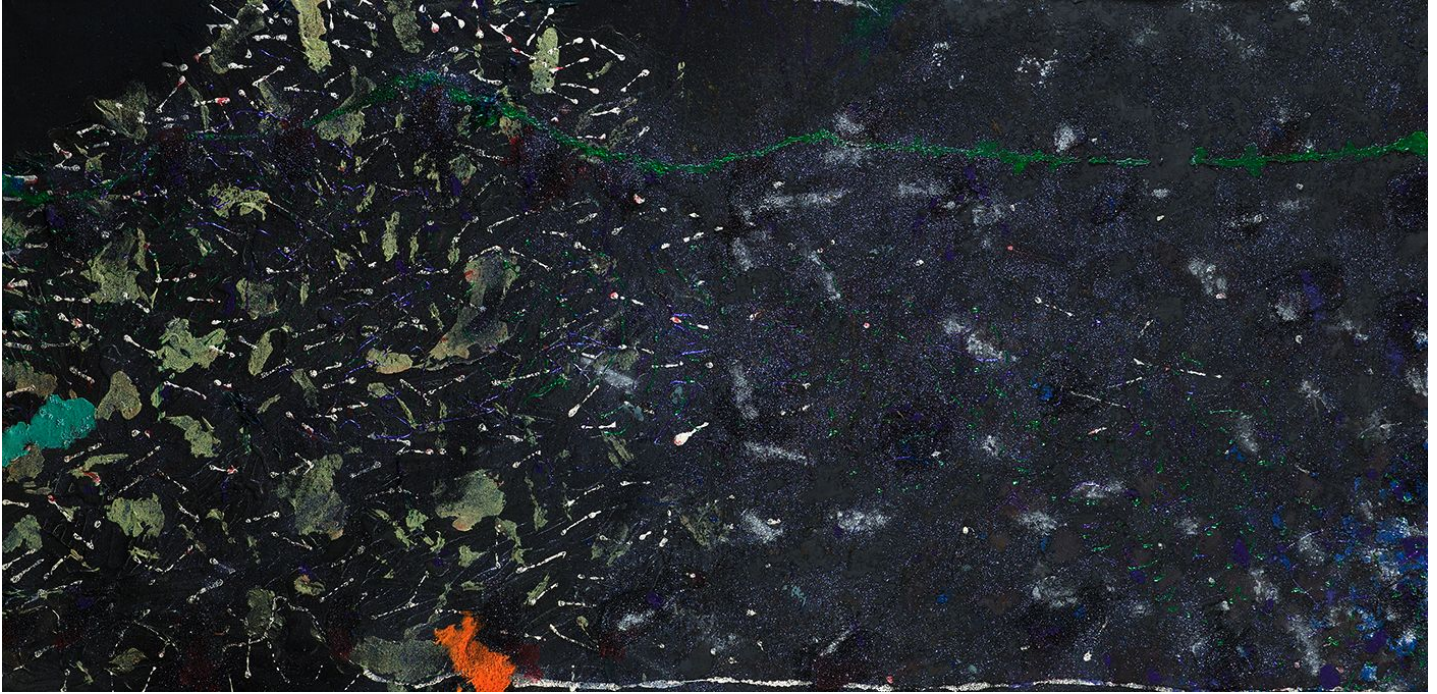

# BERRY ■ CAMPBELL

Stanley Boxer, *Thebluestar*, 1994  
Oil and mixed media on canvas, 27 3/4 x 56 1/2 in. (70.5 x 143.5 cm)  
BOX-00049