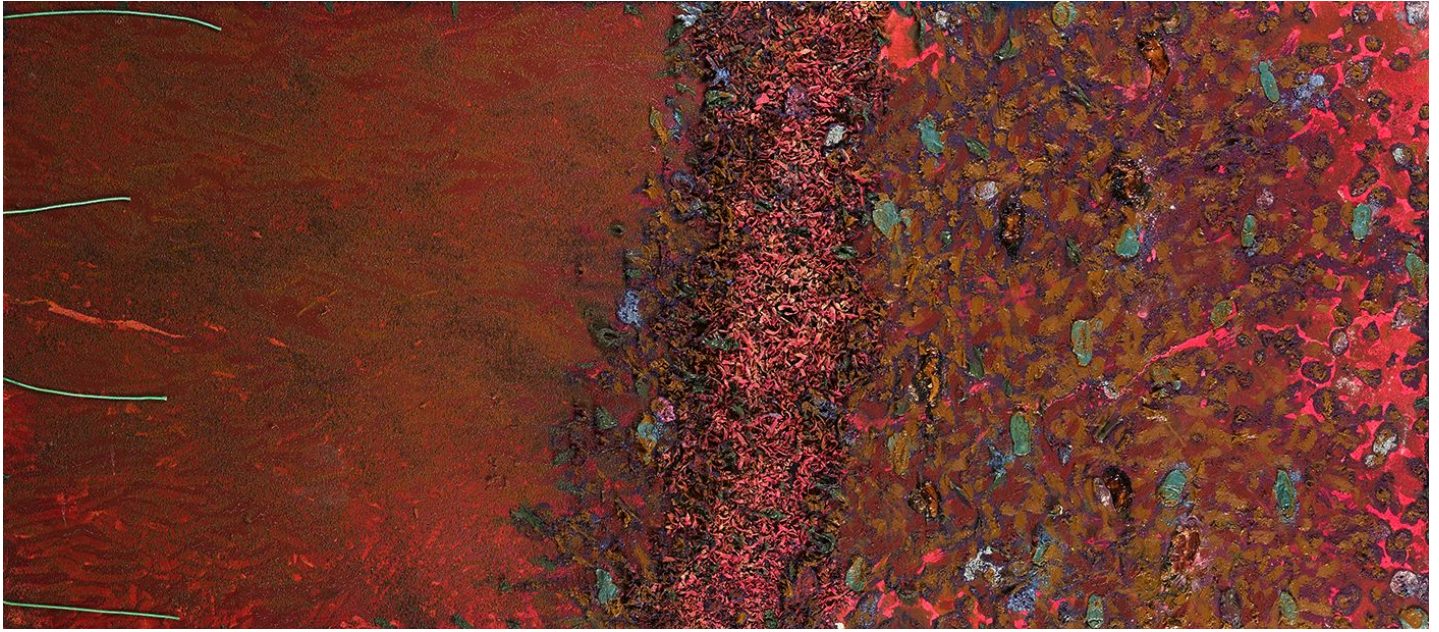

BERRY ■ CAMPBELL

Stanley Boxer, *Nightandstone*, 1996

Oil and mixed media on canvas, 19 1/8 x 42 3/4 in. (48.6 x 108.6 cm)

BOX-00036