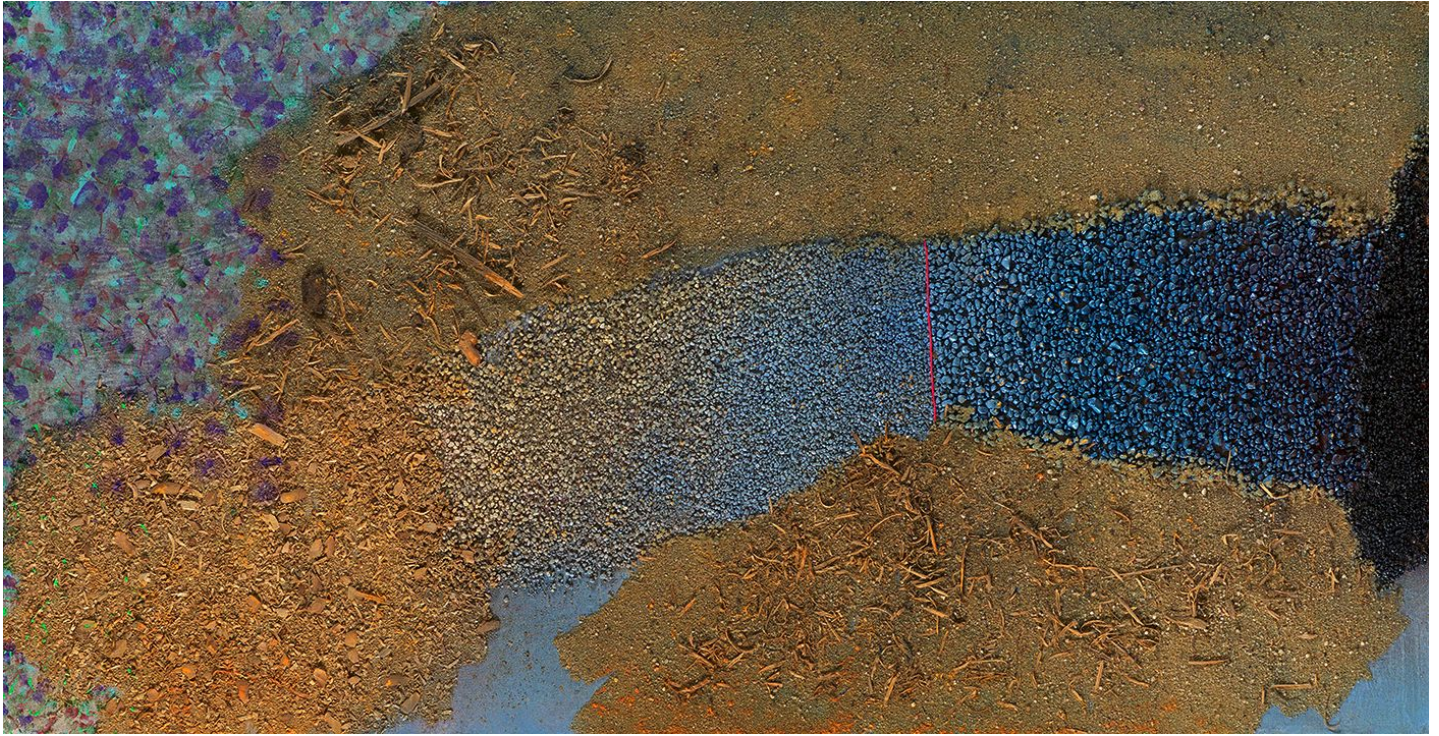

# BERRY CAMPBELL

Stanley Boxer, *Anoonsblush*, 1998

Oil and mixed media on canvas, 27 5/8 x 52 3/4 in. (70.2 x 134 cm)

BOX-00037