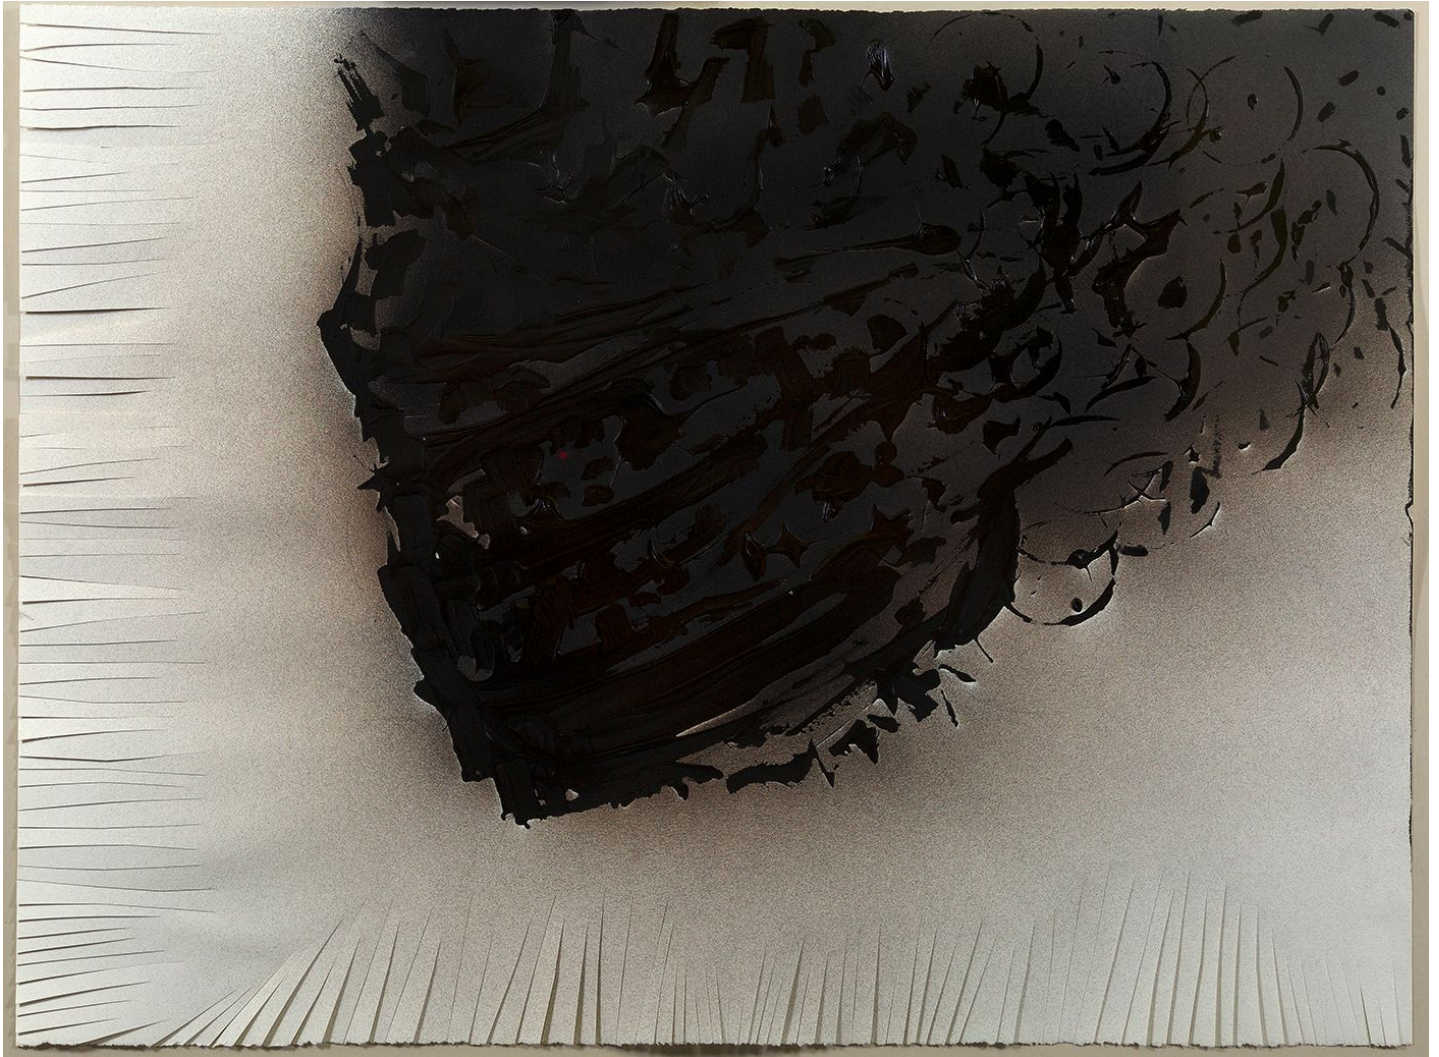

BERRY ■ CAMPBELL

Stanley Boxer, *Barestonehover*, 1987
Mixed media on paper, 22 1/2 x 30 1/4 in. (57.1 x 76.8 cm)
BOX-00061