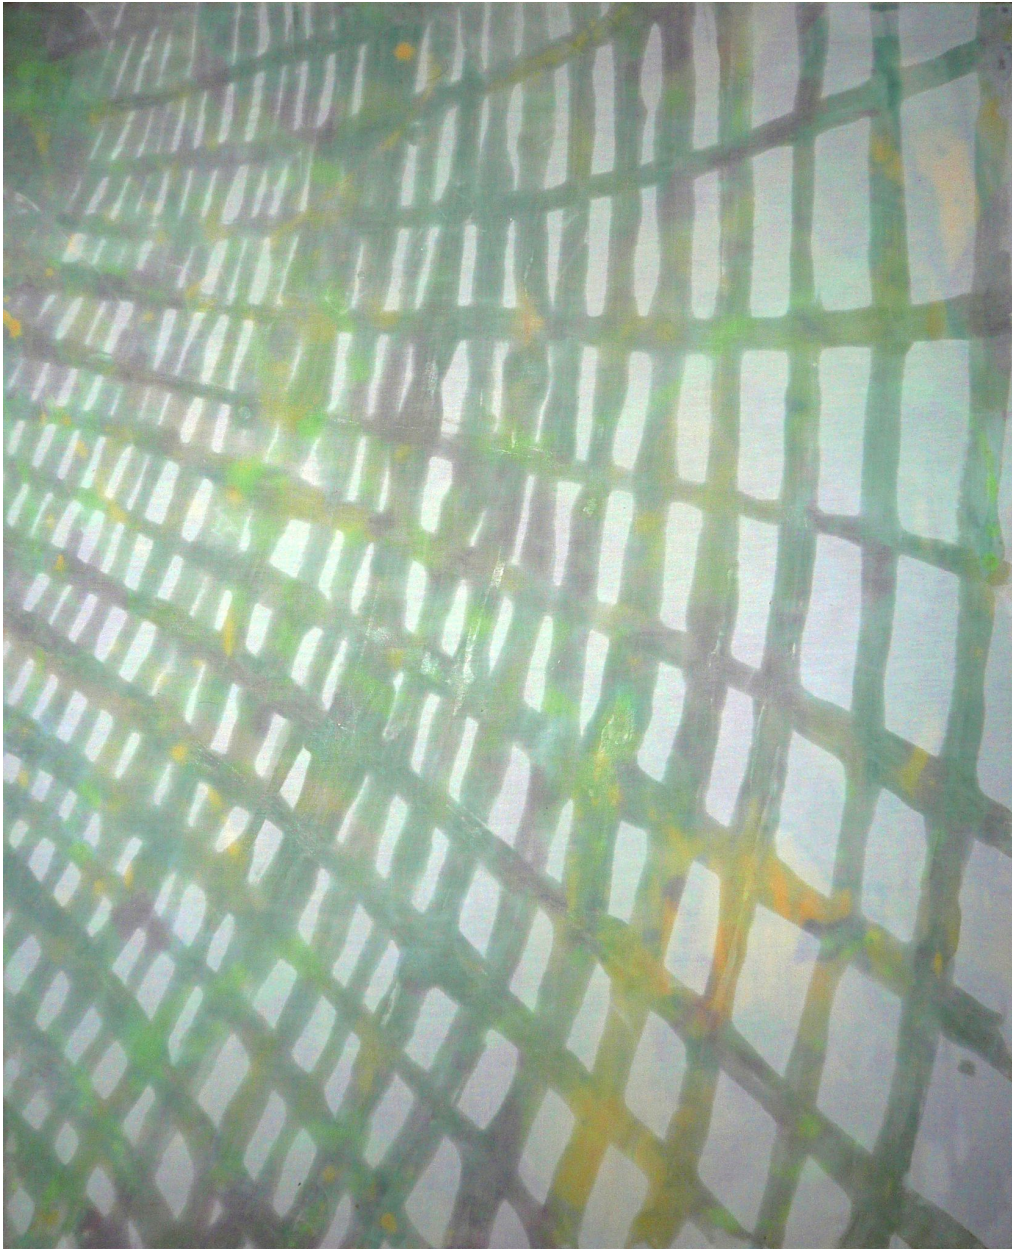

BERRY ■ CAMPBELL

Mike Solomon, *Curtain #2* | SOLD, 2008
Beeswax on muslin/acrylic on canvas, 30 x 24 in. (76.2 x 61 cm)
MSOL-00016