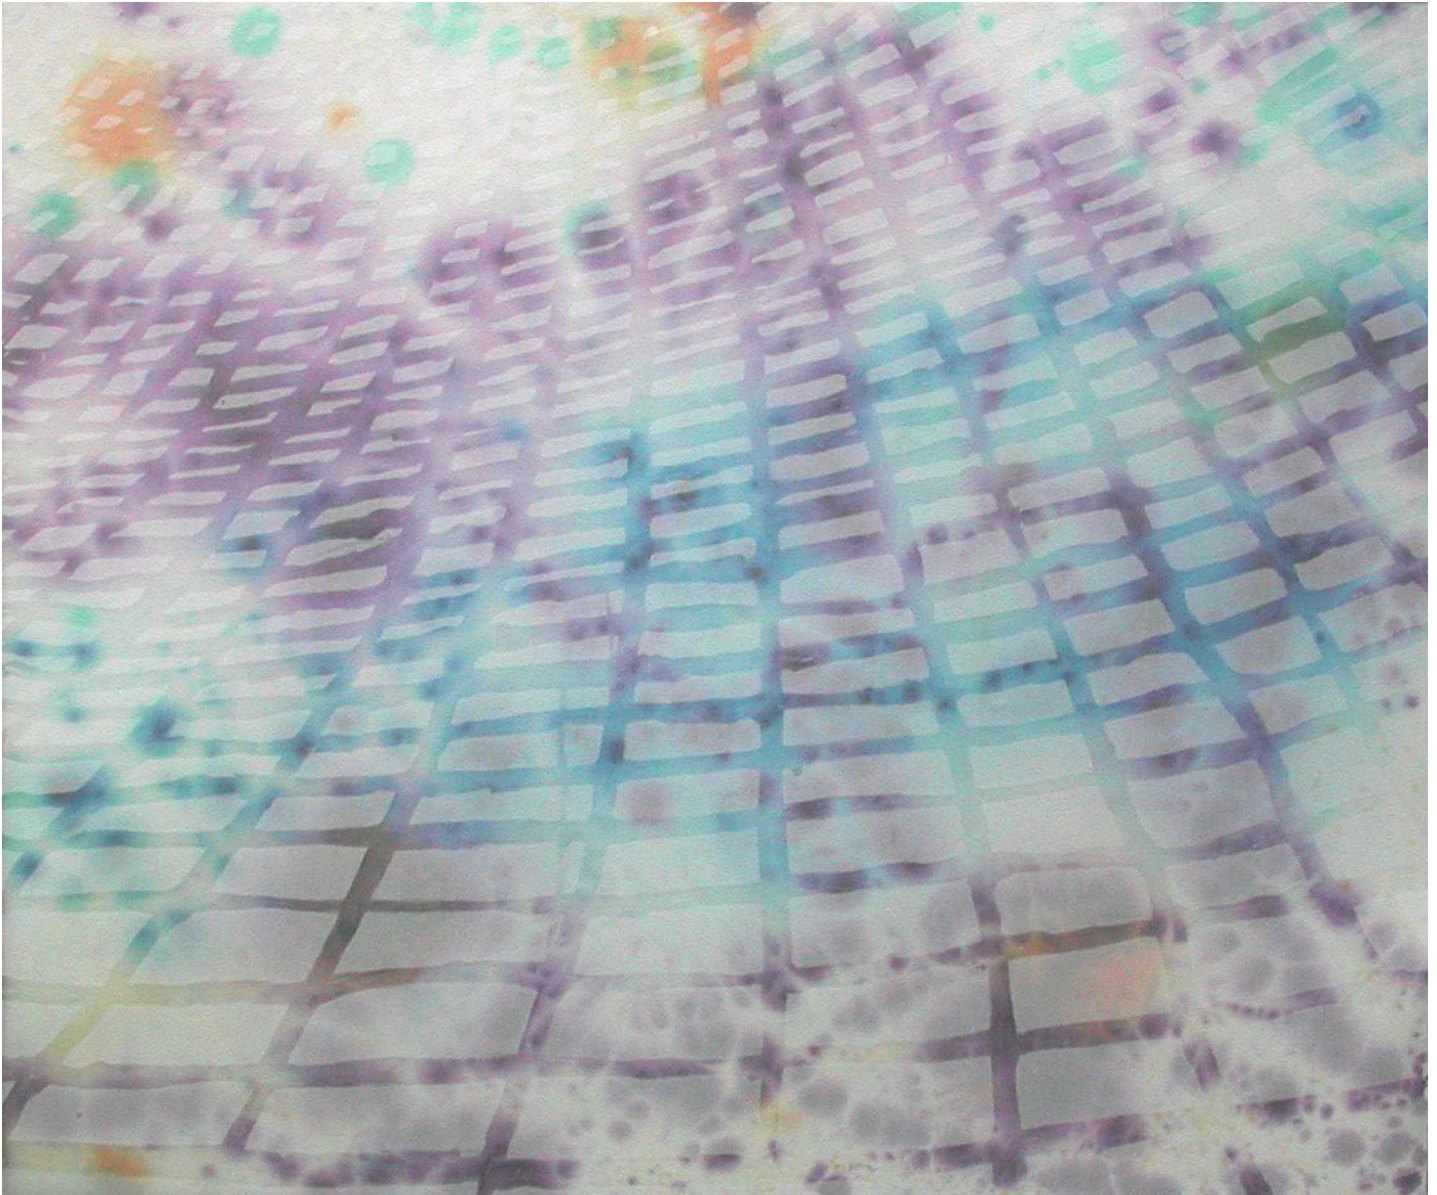

BERRY ■ CAMPBELL

Mike Solomon, #2, 2006
Beeswax on muslin/acrylic on canvas, 60 x 72 in. (152.4 x 182.9 cm)
MSOL-00014